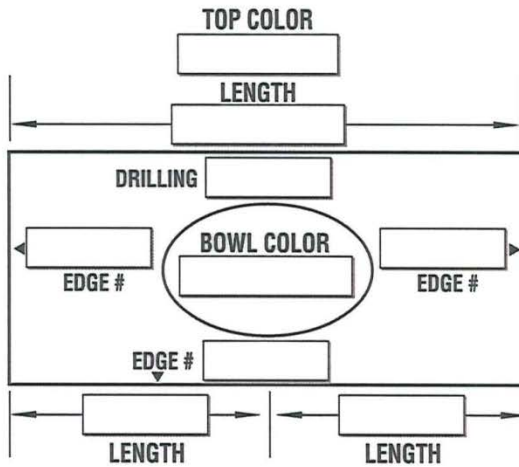

## 2cm Quartz Vanities Order Form

**Soliditas™ Quartz**  
 22 1/2" Deep  
 Finished Corners: 3/4" R Standard

**EDGE PROFILE**

# Holes	Drilling Line Spacing
1	
3	Straight only 4
3	S or Contour 8

Side Splashes	Color	Quantity
Left Side Splashes	<input type="text"/>	<input type="text"/>
Right Side Splashes	<input type="text"/>	<input type="text"/>