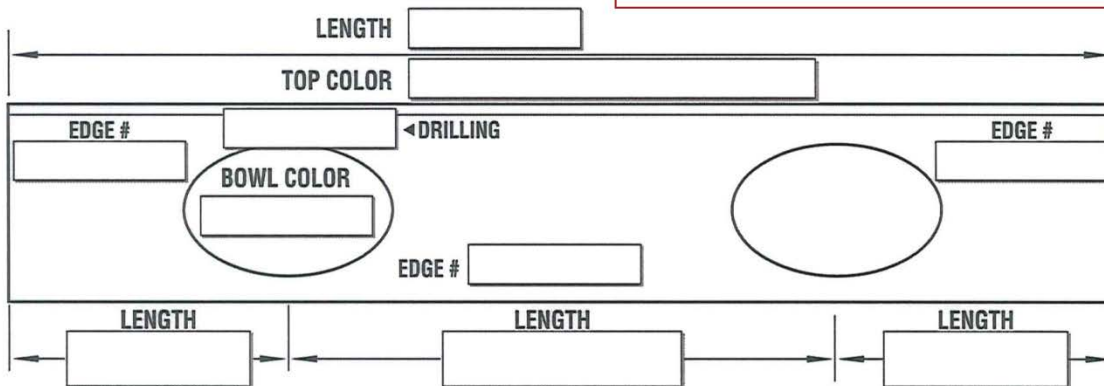

## 2cm Quartz Vanities Order Form

**Soliditas™ Quartz**  
 22 1/2" Deep  
 Finished Corners: 3/4" R Standard

**EDGE PROFILE**

# Holes	Drilling Line Spacing
1	
3	Straight only 4
3	S or Contour 8

Side Splashes	Color	Quantity
Left Side Splashes	<input type="text"/>	<input type="text"/>
Right Side Splashes	<input type="text"/>	<input type="text"/>