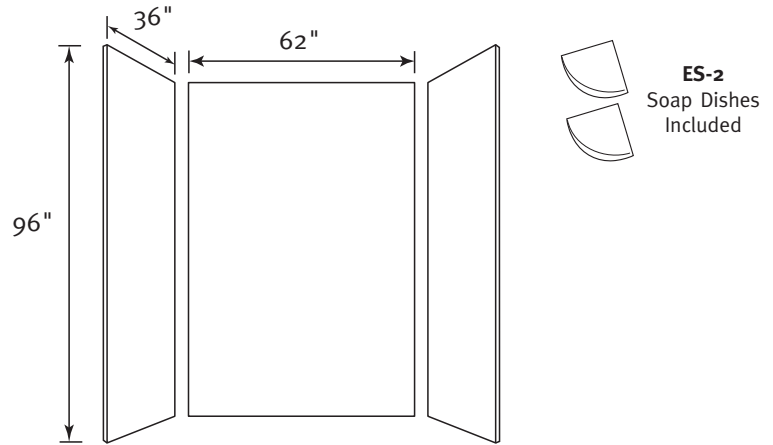

- Reinforced solid surface means color and texture run all the way through and cannot wear away.
- Will not mold or mildew, no grout to clean.
- Ideal for remodeling, panels glue up over existing surface.
- Coordinates with other Swanstone bath products.
- Can be easily trimmed to fit any shower application.
- Widest range of sizes to fit most any project.
- Heat resistant—walls can handle steamer units.
- Compression molding means superior durability.

Model MK 96-3662

Designed to fit floors 36" deep x 62" wide or smaller, including 36" x 60", 34" x 60", 34" x 54", 32" x 60", and 30" x 60" (ADA barrier free)

SPECIFICATIONS
MK96-3662 Multi-Kits

Model	Part	Nominal Dimensions	Ship Wt. Lb.	Ship FedEx	Carton Dims. In.	Cu. Ft.
MK96-3662	MK963662	36"D x 62"W x 96"H	236	—	102 x 68 x 4	16.06

Kit Includes: Two side panels, one back panel, two corner soap dishes and color coordinated silicone.

Packaging: Packed in individual carton with convenient handles and palletized.

ACCESSORIES

See pages 59-60 for complete listing of all wall accessories.