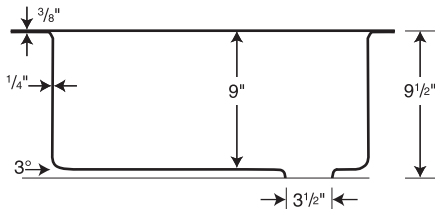

○ Drill Points ● Pre-drilled

Capacity: 13 gallons

SPECIFICATIONS

KSSB-2522 Single Bowl

Table with 7 columns: Model, Part, Nominal Dimensions, Ship Wt. Lb., Ship FedEx, Carton Dims. In., Cu. Ft. Row 1: KSSB-2522, KS02522SB, 25" W x 22" D (635 mm x 559 mm), 23, FedEx, 26 x 14 x 29, 6.11