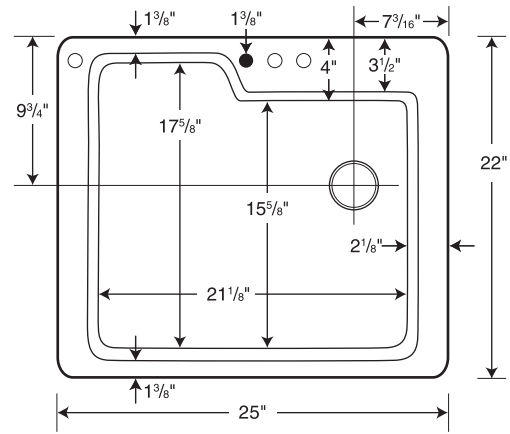

○ Drill Points ● Pre-drilled

Capacity: 13 gallons

SPECIFICATIONS

KSSB-2522 Single Bowl

Table with 7 columns: Model, Part, Nominal Dimensions, Ship Wt. Lb., Ship FedEx, Carton Dims. In., Cu. Ft. Row 1: KSSB-2522, KS02522SB, 25" W x 22" D (635 mm x 559 mm), 23, FedEx, 26 x 14 x 29, 6.11