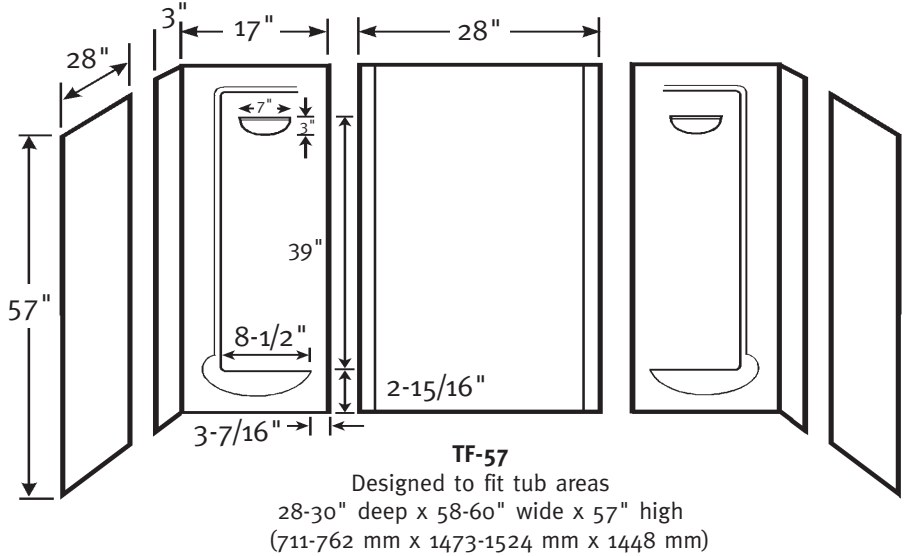

SPECIFICATIONS

TF-57 Veritek® 5-Panel Tub Wall Kit

Model	Part	Tub Area Designed To Fit	Ship Wt. Lb.	Ship FedEx	Carton Dims. In.	Cu. Ft.
TF-57	TF57000	28-30" D x 58-60" W x 57" H (711-762 mm x 1473-1524 mm x 1448 mm)	58	-	60 x 31 x 5	5.39

Kit Includes: One back panel, two corner panels with four molded-in shampoo shelves and soap dishes, two side panels and color coordinated silicone.

Packaging: Each kit is packed in a flat, rectangular carton.