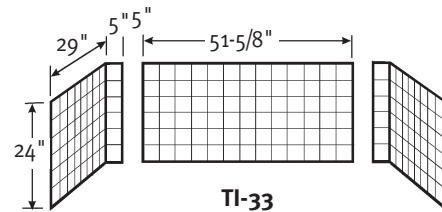

SPECIFICATIONS

TI-3 3-Panel Tub Wall Kit & TI-33 Extension Kit

Model	Part	Tub Area Designed To Fit	Ship Wt. Lb.	Ship FedEx	Carton Dims. In.	Cu. Ft.
TI-3	TI30000	29-30" D x 53-60" W x 59-5/8" H (737-762 mm x 1346-1524 mm x 1514 mm)	67	-	65 x 57 x 6	12.87
TI-33	TI33000	Extends to 83-5/8" H (2124 mm)	26	FedEx	54 x 25 x 6	4.69

TI-3 Kit Includes: One back panel with molded-in soap dish, two end panels and color coordinated silicone.

TI-33 Kit Includes: One back panel, two end panels and installation materials.
Packaging: Each kit is packed in a flat, rectangular carton.

COLORS

(See inside back cover for color sample.)

- White (010)
- Bone (037)
- Bisque (018)
- Bright White (137)
- Pearl (138)

The optional **TI-33** 3-Panel Extension Kit with molded-in color, extends the 59-5/8-inch height of the **TI-3** SwanTile™ walls to an additional 24-inch for a total of 83-5/8-inches above the bathtub edge. Panels can be cut to fit lower ceilings.