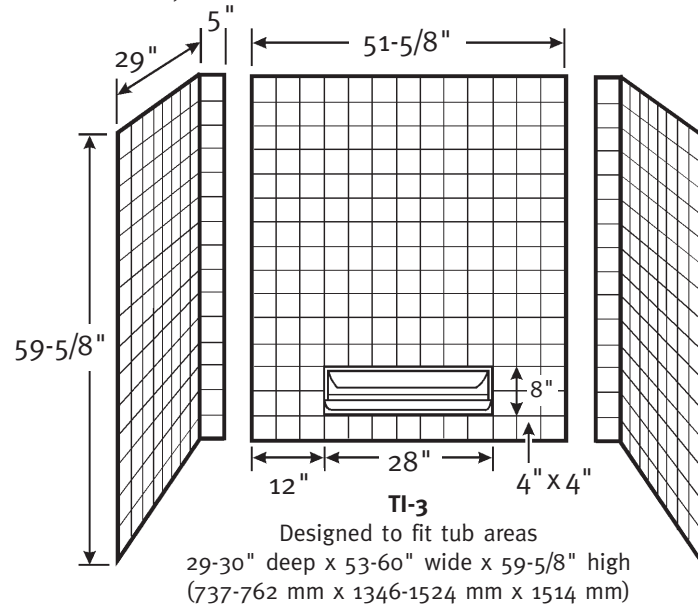

FEATURES

- Has the real tile look, no grout to clean.
- Made of Veritek® with no surface coating to chip or crack—color runs throughout.
- Molded-in soap dish and storage shelf.
- The **TI-3** is a glue-up three piece compression-molded unit with molded-in color.
- Patented design keeps shower head spray from aiming at seams.

SPECIFICATIONS

TI-3 3-Panel Tub Wall Kit & TI-33 Extension Kit

Model	Part	Tub Area Designed To Fit	Ship Wt. Lb.	Ship FedEx	Carton Dims. In.	Cu. Ft.
TI-3	TI30000	29-30" D x 53-60" W x 59-5/8" H (737-762 mm x 1346-1524 mm x 1514 mm)	67	-	65 x 57 x 6	12.87
TI-33	TI33000	Extends to 83-5/8" H (2124 mm)	26	FedEx	54 x 25 x 6	4.69

TI-3 Kit Includes: One back panel with molded-in soap dish, two end panels and color coordinated silicone.

TI-33 Kit Includes: One back panel, two end panels and installation materials.
Packaging: Each kit is packed in a flat, rectangular carton.

COLORS

(See inside back cover for color sample.)

- White (010)
- Bone (037)
- Bisque (018)
- Bright White (137)
- Pearl (138)

The optional **TI-33** 3-Panel Extension Kit with molded-in color, extends the 59-5/8-inch height of the **TI-3** SwanTile™ walls to an additional 24-inch for a total of 83-5/8-inches above the bathtub edge. Panels can be cut to fit lower ceilings.