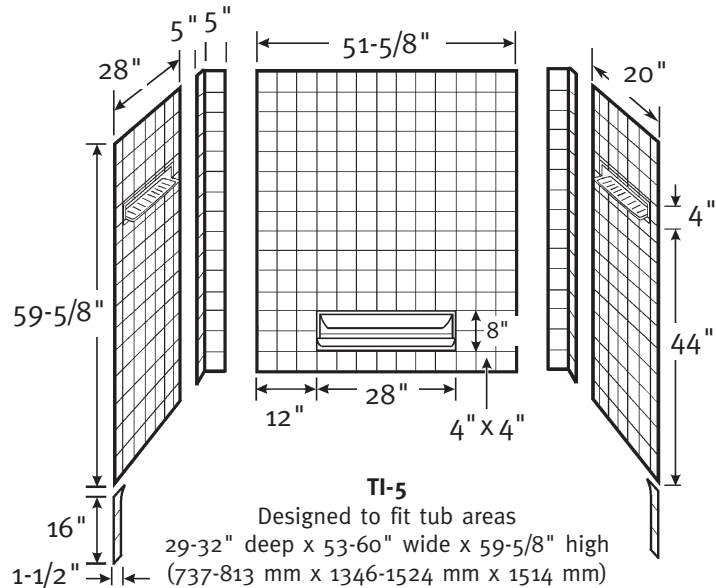

WARRANTY
 Limited Lifetime – Residential
 Limited 5-year – Commercial

Manufactured from Veritek®
 (See page 2 for detailed information.)

FEATURES

- Has the real tile look, no grout to clean.
- Will not mold or mildew.
- Ideal for both remodeling projects and new construction.
- Made of Veritek® with no surface coating to chip or crack—color runs throughout.
- Built-in shelves for storage of toiletries on all three walls.
- The **TI-5** is a glue-up seven piece compression-molded unit with molded-in color.
- Patented design keeps shower head spray from aiming at seams.

SPECIFICATIONS

TI-5 5-Panel Tub Wall Kit & TI-55 Extension Kit

Model	Part	Tub Area Designed To Fit	Ship Wt. Lb.	Ship FedEx	Carton Dims. In.	Cu. Ft.
TI-5	TI50000	29-32" D x 53-60" W x 59-5/8" H (737-813 mm x 1346-1524 mm x 1514 mm)	76	-	65 x 57 x 6	12.87
TI-55	TI55000	Extends to 83-5/8" H (2124 mm)	30	FedEx	54 x 25 x 6	4.69

TI-5 Kit Includes: One back panel with molded-in soap dish, two corner panels, two side panels with molded-in convenience shelves, two apron strips and color coordinated silicone.

TI-55 Kit Includes: One back panel, two corner panels, two side panels and color coordinated silicone.

Packaging: Each kit is packed in a flat, rectangular carton.

COLORS

(See inside back cover for color sample.)

- White (010)
- Bone (037)
- Bisque (018)
- Bright White (137)
- Pearl (138)

The optional **TI-55** 5-Panel Extension Kit with molded-in color, extends the 59-5/8-inch height of the **TI-5** SwanTile™ walls to an additional 24-inch for a total of 83-5/8-inches above the bathtub edge. Panels can be cut to fit lower ceilings.