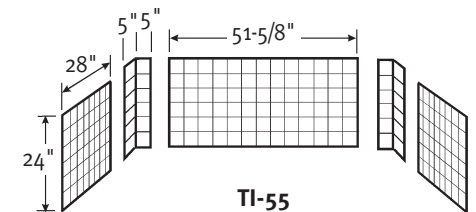

SPECIFICATIONS

TI-5 5-Panel Tub Wall Kit & TI-55 Extension Kit

Model	Part	Tub Area Designed To Fit	Ship Wt. Lb.	Ship FedEx	Carton Dims. In.	Cu. Ft.
TI-5	TI50000	29-32" D x 53-60" W x 59-5/8" H (737-813 mm x 1346-1524 mm x 1514 mm)	76	-	65 x 57 x 6	12.87
TI-55	TI55000	Extends to 83-5/8" H (2124 mm)	30	FedEx	54 x 25 x 6	4.69

TI-5 Kit Includes: One back panel with molded-in soap dish, two corner panels, two side panels with molded-in convenience shelves, two apron strips and color coordinated silicone.

TI-55 Kit Includes: One back panel, two corner panels, two side panels and color coordinated silicone.

Packaging: Each kit is packed in a flat, rectangular carton.

COLORS

(See inside back cover for color sample.)

- White (010)
- Bone (037)
- Bisque (018)
- Bright White (137)
- Pearl (138)

The optional **TI-55** 5-Panel Extension Kit with molded-in color, extends the 59-5/8-inch height of the **TI-5** SwanTile™ walls to an additional 24-inch for a total of 83-5/8-inches above the bathtub edge. Panels can be cut to fit lower ceilings.