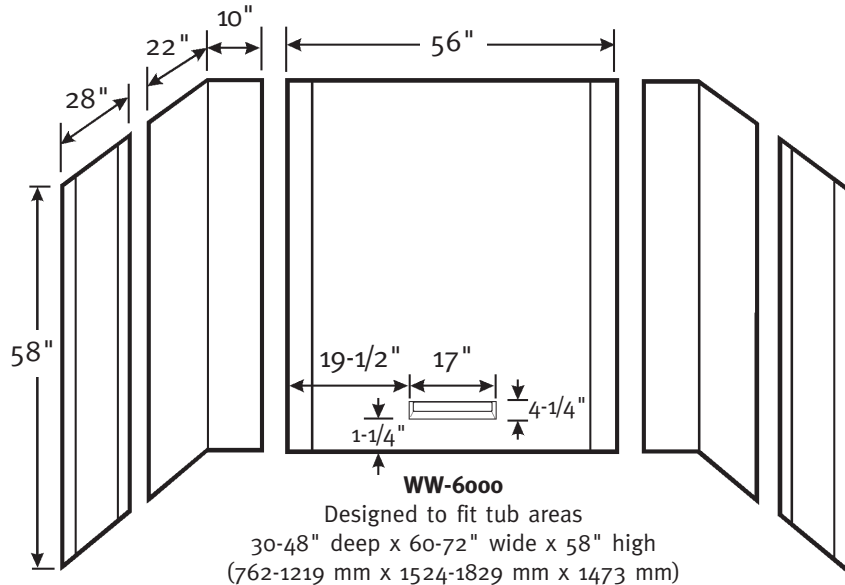

Manufactured from Swan High-Gloss
(See page 2 for detailed information.)

WARRANTY
Limited Lifetime – Residential
Limited 5-year – Commercial

FEATURES

- Will not mold or mildew, no grout to clean.
- Ideal for both remodeling projects and new construction.
- Ultra-bright, glossy surface comes from durable, baked-on finish.
- Designed especially for whirlpool tubs.
- Durable high-gloss walls will not leak or mildew.
- The **WW-6000** is a glue-up five piece compression-molded unit with a high-gloss, smooth surface.

SPECIFICATIONS

WW-6000 High-Gloss 5-Panel Tub Wall Kit

Model	Part	Tub Area Designed To Fit	Ship Wt. Lb.	Ship FedEx	Carton Dims. In.	Cu. Ft.
WW-6000	WW6000	30-48" D x 60-72" W x 58" H (762-1219 mm x 1524-1829 mm x 1473 mm)	99	-	61 x 60 x 11	23.30

Kit Includes: One center panel with molded-in soap dish, two right angle corner panels, two side panels and color coordinated silicone.

Packaging: Each kit is packed in a flat, rectangular carton.

ACCESSORIES