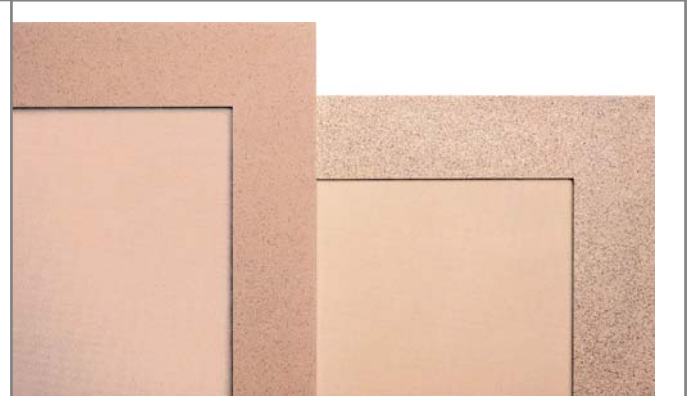

Trim Coordinates TC6072TR TC105TR

Gorgeous traditional American molding made from solid surface with butterfly and fluted designs. These two design options come with every two-sided piece, on both the molding and rosettes. Finish your tub and shower walls with decorative moldings. They also make beautiful casing around doors, windows and mirrors. Transform your bathroom into a bath suite with trim that coordinates with Swanstone solid surface vanity tops. TC6072TR kit includes three 3-3/4" W x 105" H x 9/16" D molding pieces and four rosettes. TC105TR kit includes four molding pieces and four rosettes.

Corner Moldings CM2072 CM2096

Set of two corner moldings. 1/2" D x 1-1/4" W x 72" H (CM2072) or 96" H (CM2096).

Corner Shower Seat CS1616

Add comfort, convenience and safety to your shower, making it easier and more relaxing. It easily fastens securely to corner walls with steel brackets to insure safe installation. The run-off channel means water will not pool, and it will not mold or mildew. This seat coordinates with Swanstone tub and shower walls, floors and accessories.

All Trim Kits, Corner Moldings and Shower Seats are available in White (01), Tahiti White (11), Bisque (18), Arctic Granite (35), Bone (37), Bermuda Sand (40), Almond Galaxy (46), Cornflower (63), Tahiti Desert (A0), Tahiti Sand (A1) and Tahiti Ivory (A9).

Other Swanstone colors are available by special order.

Product No.	Description	Size (Inch)	Unit	Approximate Shipping Weight/Unit
TK6072-##	Trim Kit, Solid	72	each	23 lbs.
TK6072-##	Trim Kit, Aggregate	72	each	23 lbs.
TK105-##	Panel Trim Kit, Solid	96	each	32 lbs.
TK105-##	Panel Trim Kit, Aggregate	96	each	32 lbs.
TC6072TR-##	Coordinates Trim Kit, Solid	72	each	
TC6072TR-##	Coordinates Trim Kit, Agg.	72	each	
TC105TR-##	Coordinates Trim Kit, Solid	96	each	
TC105TR-##	Coordinates Trim Kit, Agg.	96	each	
CM2072-##	Corners, Solid	72	pair	4 lbs.
CM2072-##	Corners, Aggregate	72	pair	4 lbs.
CM2096-##	Corners, Solid	96	pair	6 lbs.
CM2096-##	Corners, Aggregate	96	pair	6 lbs.
CS1616-##	Corner Shower Seat, Solid	-	each	
CS1616-##	Corner Shower Seat, Aggregate	-	each