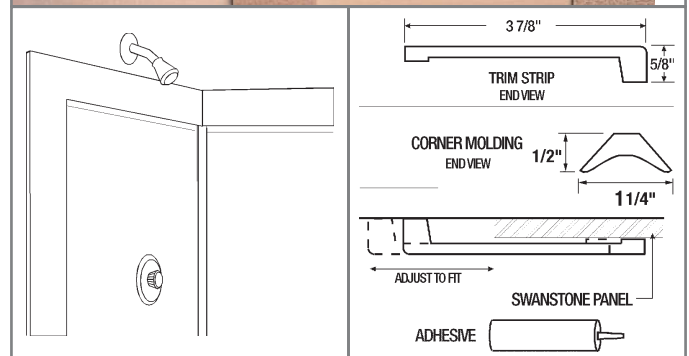

Trim Coordinates TC6072TR TC105TR

Gorgeous traditional American molding made from solid surface with butterfly and fluted designs. These two design options come with every two-sided piece, on both the molding and rosettes. Finish your tub and shower walls with decorative moldings. They also make beautiful casing around doors, windows and mirrors. Transform your bathroom into a bath suite with trim that coordinates with Swanstone solid surface vanity tops. TC6072TR kit includes three 3-3/4" W x 105" H x 9/16" D molding pieces and four rosettes. TC105TR kit includes four molding pieces and four rosettes.

Corner Moldings CM2072 CM2096

Set of two corner moldings. 1/2" D x 1-1/4" W x 72" H (CM2072) or 96" H (CM2096).

Corner Shower Seat CS1616

Add comfort, convenience and safety to your shower, making it easier and more relaxing. It easily fastens securely to corner walls with steel brackets to insure safe installation. The run-off channel means water will not pool, and it will not mold or mildew. This seat coordinates with Swanstone tub and shower walls, floors and accessories.

All Trim Kits, Corner Moldings and Shower Seats are available in White (01), Tahiti White (11), Bisque (18), Arctic Granite (35), Bone (37), Bermuda Sand (40), Almond Galaxy (46), Cornflower (63), Tahiti Desert (A0), Tahiti Sand (A1) and Tahiti Ivory (A9).

Other Swanstone colors are available by special order.

Product No.	Description	Size (Inch)	Unit	Approximate Shipping Weight/Unit
TK6072-##	Trim Kit, Solid	72	each	23 lbs.
TK6072-##	Trim Kit, Aggregate	72	each	23 lbs.
TK105-##	Panel Trim Kit, Solid	96	each	32 lbs.
TK105-##	Panel Trim Kit, Aggregate	96	each	32 lbs.
TC6072TR-##	Coordinates Trim Kit, Solid	72	each	
TC6072TR-##	Coordinates Trim Kit, Agg.	72	each	
TC105TR-##	Coordinates Trim Kit, Solid	96	each	
TC105TR-##	Coordinates Trim Kit, Agg.	96	each	
CM2072-##	Corners, Solid	72	pair	4 lbs.
CM2072-##	Corners, Aggregate	72	pair	4 lbs.
CM2096-##	Corners, Solid	96	pair	6 lbs.
CM2096-##	Corners, Aggregate	96	pair	6 lbs.
CS1616-##	Corner Shower Seat, Solid	-	each	
CS1616-##	Corner Shower Seat, Aggregate	-	each