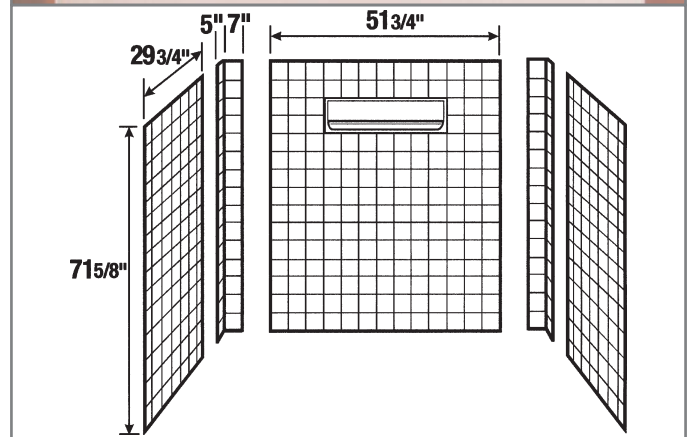

SwanTile Shower Wall Kits

Swanstone Classics SwanTile Shower Wall Kits TI-7260

The SwanTile Shower Wall Kits feature the elegant look of ceramic tile with no grout to clean. It is made of Veritek with no surface coating to chip or crack. A variety of sizes are available for use with Swanstone, Veritek and other standard shower floors. Available in White (01) and Bone (37). Bisque (18) is available by special order.

The TI-7260 is designed to fit wall areas 53-1/4" to 64-3/4" wide, 31" to 36" deep and 71-5/8" high. It is a 5-piece compression molded fiberglass unit with molded-in color. All kits include one back panel with molded-in soap dish, two corner panels, two side panels, factory installed pressure-sensitive tape, five tubes of adhesive, one tube of caulk and complete installation instructions.

Product No.	Description	Unit	Approximate Shipping Weight/Unit
TI-7260-01	SwanTile Shower Wall, White	each	95 lbs.
TI-7260-18	SwanTile Shower Wall, Bisque	each	95 lbs.
TI-7260-37	SwanTile Shower Wall, Bone	each	95 lbs.
VIDEO-TILE	How To Install SwanTile	each	-

Product No.	Description	Panel Size (A"xB")	Unit	Approximate Shipping Weight/Unit
SA3232-01	V. Shower Alcove White	32x32	each	66 lbs.
SA3232-##	V. Shower Alcove Solid	32x32	each	66 lbs.
SA3232-##	V. Shower Alcove Granite	32x32	each	66 lbs.
SA3448-01	V. Shower Alcove White	34x48	each	106 lbs.
SA3448-##	V. Shower Alcove Solid	34x48	each	106 lbs.
SA3448-##	V. Shower Alcove Granite	34x48	each	106 lbs.
SA3636-01	V. Shower Alcove White	36x36	each	84 lbs.
SA3636-##	V. Shower Alcove Solid	36x36	each	84 lbs.
SA3636-##	V. Shower Alcove Granite	36x36	each	84 lbs.
SA38NEO-01	V. Shower Alcove White	38x38	each	55 lbs.
SA38NEO-##	V. Shower Alcove Solid	38x38	each	55 lbs.
SA38NEO-##	V. Shower Alcove Granite	38x38	each	55 lbs.