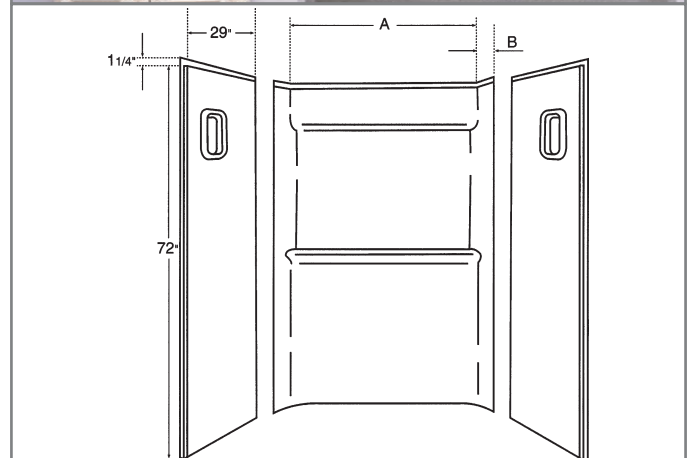

Product No.	Description	Panel Size (A"xB")	Unit	Approximate Shipping Weight/Unit
SA3232-01	V. Shower Alcove White	32x32	each	66 lbs.
SA3232-##	V. Shower Alcove Solid	32x32	each	66 lbs.
SA3232-##	V. Shower Alcove Granite	32x32	each	66 lbs.
SA3448-01	V. Shower Alcove White	34x48	each	106 lbs.
SA3448-##	V. Shower Alcove Solid	34x48	each	106 lbs.
SA3448-##	V. Shower Alcove Granite	34x48	each	106 lbs.
SA3636-01	V. Shower Alcove White	36x36	each	84 lbs.
SA3636-##	V. Shower Alcove Solid	36x36	each	84 lbs.
SA3636-##	V. Shower Alcove Granite	36x36	each	84 lbs.
SA38NEO-01	V. Shower Alcove White	38x38	each	55 lbs.
SA38NEO-##	V. Shower Alcove Solid	38x38	each	55 lbs.
SA38NEO-##	V. Shower Alcove Granite	38x38	each	55 lbs.