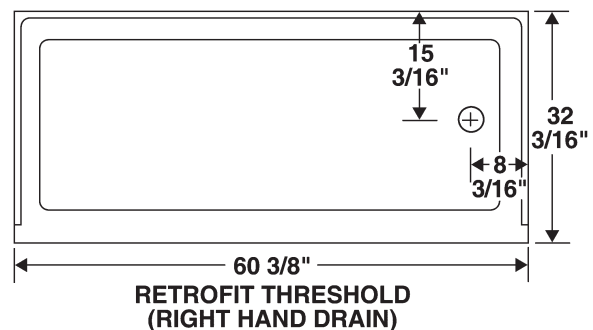

Product No.	Description	Normal Size (Inch)	Rough-In Dimensions (Inches)			
			A	B	C	D
SR3260L-##	Retrofit Shower Floor Left	32x60	— see diagram at right —			
SR3260R-##	Retrofit Shower Floor Right	32x60	— see diagram at right —			
SS3232-##	Shower Floor	32x32	32-3/8	32-3/16	16-3/16	16-3/16
SS3248-##	Shower Floor	32x48	48-3/8	32-3/16	24-3/16	17-3/16
SS3260-##	Shower Floor	32x60	60-3/8	32-3/16	30-3/16	16-3/16
SS3442-##	Shower Floor	34x42	42-3/8	34-3/16	21-3/16	17-3/16
SS3448-##	Shower Floor	34x48	48-3/8	34-3/16	24-3/16	17-3/16
SS3460-##	Shower Floor	34x60	60-3/8	34-3/16	30-3/16	17-3/16
SS3636-##	Shower Floor	36x36	36-3/8	36-1/8	18-3/16	18-3/16
SS36NEO-##	Shower Floor Neo	36x36	36-1/8	18-3/16	25	12-3/16
SS38NEO-##	Shower Floor Neo	38x38	38-1/8	20-3/16	25-1/8	12-3/16
SS4242-##	Shower Floor	42x42	42-3/8	42-3/16	21-3/16	21-3/16
SSDTF-01	Shower Floor White	36x36	36-1/16	36-1/16	18-3/16	18-3/16

Product No.	Description	Normal Size (Inch)	Rough-In Dimensions (Inches)			
			A	B	C	D
FR3260L-01	Left Hand Drain, White	32x60	60-3/8	32-3/16	8-3/16	15-3/16
FR3260L-37	Left Hand Drain, Bone	32x60	60-3/8	32-3/16	8-3/16	15-3/16
FR3260R-01	Right Hand Drain, White	32x60	60-3/8	32-3/16	8-3/16	15-3/16
FR3260R-37	Right Hand Drain, Bone	32x60	60-3/8	32-3/16	8-3/16	15-3/16
RO3232-01	Shower Floor, White	32x32	32-3/8	32-3/16	16-3/16	16-3/16
RO3232-##	Shower Floor, Bisque/Bone	32x32	32-3/8	32-3/16	16-3/16	16-3/16
RO3248-01	Shower Floor, White	32x48	48-3/8	32-3/16	24-3/16	16-3/16
RO3448-01	Shower Floor, White	34x48	48-3/8	34-3/16	24-3/16	17-3/16
RO3448-##	Shower Floor, Bisque/Bone	34x48	48-3/8	34-3/16	24-3/16	17-3/16
RO3636-01	Shower Floor, White	36x36	36-3/8	36-1/8	18-3/16	18-3/16
RO3636-##	Shower Floor, Bisque/Bone	36x36	36-3/8	36-1/8	18-3/16	18-3/16
RO36NEO-01	Shower Floor, White	36Neo	36-1/8	18-3/16	25	12-3/16
RO38NEO-01	Shower Floor, White	38Neo	38-1/8	20-3/16	25-1/8	12-3/16
RO38NEO-##	Shower Floor, Bisque/Bone	38Neo	38-1/8	20-3/16	25-1/8	12-3/16