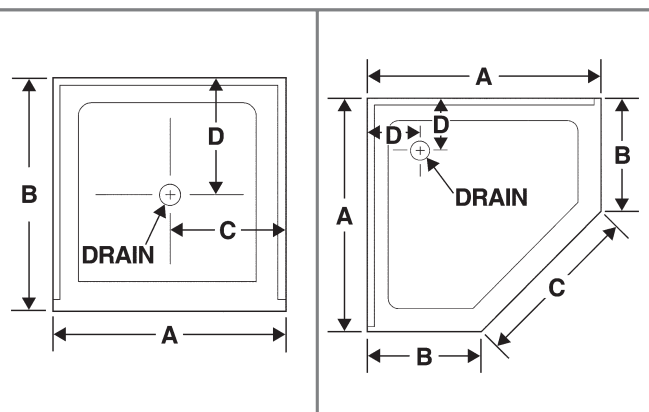

Product No.	Description	Normal Size (Inch)	Rough-In Dimensions (Inches)			
			A	B	C	D
SR3260L-##	Retrofit Shower Floor Left	32x60	— see diagram at right —			
SR3260R-##	Retrofit Shower Floor Right	32x60	— see diagram at right —			
SS3232-##	Shower Floor	32x32	32-3/8	32-3/16	16-3/16	16-3/16
SS3248-##	Shower Floor	32x48	48-3/8	32-3/16	24-3/16	17-3/16
SS3260-##	Shower Floor	32x60	60-3/8	32-3/16	30-3/16	16-3/16
SS3442-##	Shower Floor	34x42	42-3/8	34-3/16	21-3/16	17-3/16
SS3448-##	Shower Floor	34x48	48-3/8	34-3/16	24-3/16	17-3/16
SS3460-##	Shower Floor	34x60	60-3/8	34-3/16	30-3/16	17-3/16
SS3636-##	Shower Floor	36x36	36-3/8	36-1/8	18-3/16	18-3/16
SS36NEO-##	Shower Floor Neo	36x36	36-1/8	18-3/16	25	12-3/16
SS38NEO-##	Shower Floor Neo	38x38	38-1/8	20-3/16	25-1/8	12-3/16
SS4242-##	Shower Floor	42x42	42-3/8	42-3/16	21-3/16	21-3/16
SSDTF-01	Shower Floor White	36x36	36-1/16	36-1/16	18-3/16	18-3/16

Product No.	Description	Normal Size (Inch)	Rough-In Dimensions (Inches)			
			A	B	C	D
FR3260L-01	Left Hand Drain, White	32x60	60-3/8	32-3/16	8-3/16	15-3/16
FR3260L-37	Left Hand Drain, Bone	32x60	60-3/8	32-3/16	8-3/16	15-3/16
FR3260R-01	Right Hand Drain, White	32x60	60-3/8	32-3/16	8-3/16	15-3/16
FR3260R-37	Right Hand Drain, Bone	32x60	60-3/8	32-3/16	8-3/16	15-3/16
RO3232-01	Shower Floor, White	32x32	32-3/8	32-3/16	16-3/16	16-3/16
RO3232-##	Shower Floor, Bisque/Bone	32x32	32-3/8	32-3/16	16-3/16	16-3/16
RO3248-01	Shower Floor, White	32x48	48-3/8	32-3/16	24-3/16	16-3/16
RO3448-01	Shower Floor, White	34x48	48-3/8	34-3/16	24-3/16	17-3/16
RO3448-##	Shower Floor, Bisque/Bone	34x48	48-3/8	34-3/16	24-3/16	17-3/16
RO3636-01	Shower Floor, White	36x36	36-3/8	36-1/8	18-3/16	18-3/16
RO3636-##	Shower Floor, Bisque/Bone	36x36	36-3/8	36-1/8	18-3/16	18-3/16
RO36NEO-01	Shower Floor, White	36Neo	36-1/8	18-3/16	25	12-3/16
RO38NEO-01	Shower Floor, White	38Neo	38-1/8	20-3/16	25-1/8	12-3/16
RO38NEO-##	Shower Floor, Bisque/Bone	38Neo	38-1/8	20-3/16	25-1/8	12-3/16