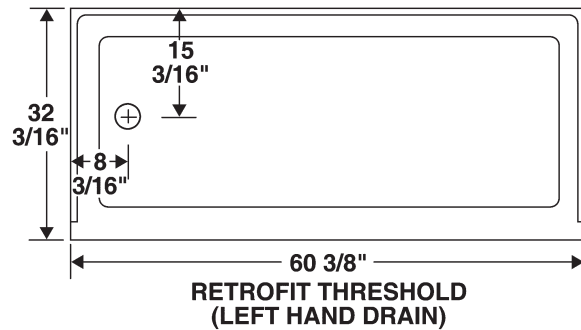

Product No.	Description	Normal Size (Inch)	Rough-In Dimensions (Inches)			
			A	B	C	D
SR3260L-##	Retrofit Shower Floor Left	32x60	— see diagram at right —			
SR3260R-##	Retrofit Shower Floor Right	32x60	— see diagram at right —			
SS3232-##	Shower Floor	32x32	32-3/8	32-3/16	16-3/16	16-3/16
SS3248-##	Shower Floor	32x48	48-3/8	32-3/16	24-3/16	17-3/16
SS3260-##	Shower Floor	32x60	60-3/8	32-3/16	30-3/16	16-3/16
SS3442-##	Shower Floor	34x42	42-3/8	34-3/16	21-3/16	17-3/16
SS3448-##	Shower Floor	34x48	48-3/8	34-3/16	24-3/16	17-3/16
SS3460-##	Shower Floor	34x60	60-3/8	34-3/16	30-3/16	17-3/16
SS3636-##	Shower Floor	36x36	36-3/8	36-1/8	18-3/16	18-3/16
SS36NEO-##	Shower Floor Neo	36x36	36-1/8	18-3/16	25	12-3/16
SS38NEO-##	Shower Floor Neo	38x38	38-1/8	20-3/16	25-1/8	12-3/16
SS4242-##	Shower Floor	42x42	42-3/8	42-3/16	21-3/16	21-3/16
SSDTF-01	Shower Floor White	36x36	36-1/16	36-1/16	18-3/16	18-3/16

Product No.	Description	Normal Size (Inch)	Rough-In Dimensions (Inches)			
			A	B	C	D
FR3260L-01	Left Hand Drain, White	32x60	60-3/8	32-3/16	8-3/16	15-3/16
FR3260L-37	Left Hand Drain, Bone	32x60	60-3/8	32-3/16	8-3/16	15-3/16
FR3260R-01	Right Hand Drain, White	32x60	60-3/8	32-3/16	8-3/16	15-3/16
FR3260R-37	Right Hand Drain, Bone	32x60	60-3/8	32-3/16	8-3/16	15-3/16
RO3232-01	Shower Floor, White	32x32	32-3/8	32-3/16	16-3/16	16-3/16
RO3232-##	Shower Floor, Bisque/Bone	32x32	32-3/8	32-3/16	16-3/16	16-3/16
RO3248-01	Shower Floor, White	32x48	48-3/8	32-3/16	24-3/16	16-3/16
RO3448-01	Shower Floor, White	34x48	48-3/8	34-3/16	24-3/16	17-3/16
RO3448-##	Shower Floor, Bisque/Bone	34x48	48-3/8	34-3/16	24-3/16	17-3/16
RO3636-01	Shower Floor, White	36x36	36-3/8	36-1/8	18-3/16	18-3/16
RO3636-##	Shower Floor, Bisque/Bone	36x36	36-3/8	36-1/8	18-3/16	18-3/16
RO36NEO-01	Shower Floor, White	36Neo	36-1/8	18-3/16	25	12-3/16
RO38NEO-01	Shower Floor, White	38Neo	38-1/8	20-3/16	25-1/8	12-3/16
RO38NEO-##	Shower Floor, Bisque/Bone	38Neo	38-1/8	20-3/16	25-1/8	12-3/16