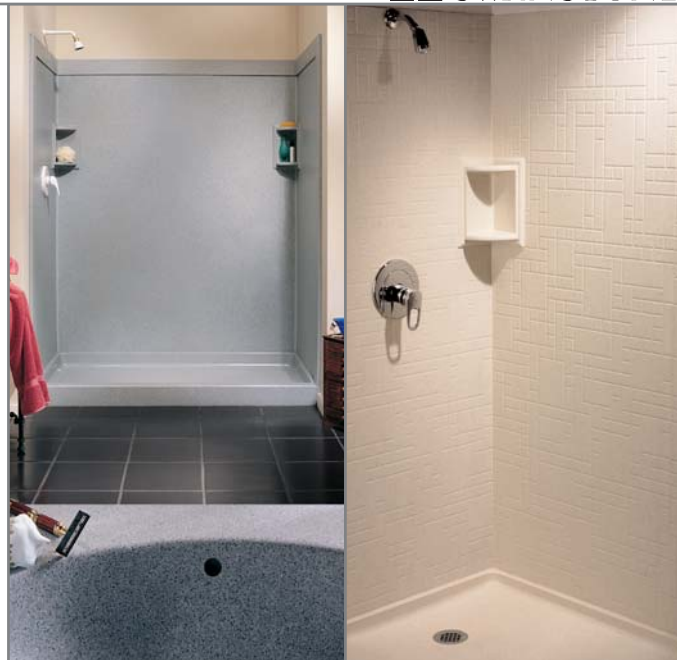

Swanstone Shower Wall Panels and Shower Wall Kits are available in White (01), Tahiti White (11), Bisque (18), Arctic Granite (35), Bone (37), Bermuda Sand (40), Almond Galaxy (46), Cornflower (63), Tahiti Desert (A0), Tahiti Sand (A1) and Tahiti Ivory (A9). Other Swanstone colors are available by special order.

Swanstone Solid Surface Decorative Shower Walls and Kits

We've taken our successful Swanstone Wall Panels and given them three-dimensional texture. Use these innovative designs as tub & shower walls, or get creative with inlays, backsplashes or even wainscoting. The textured panels will not mold or mildew and are ideal for remodeling. All panels are 36"W x 96"H (914mm x 2438mm) and can be cut to size.

Swanstone Decorative Shower Wall Kits are a complete kit with everything you need to design your shower: side and back panels, corner molding strips, batten strips (except in DK363672), corner soap dishes, adhesive, caulk and pressure sensitive tape. Wall panels are designed to fit most shower applications with no trimming required.

Swanstone Decorative Shower Wall Panels and Kits are available by special order only in almost all Swanstone colors.

Product No.	Description	Panel Size (Inch)	Unit	Approximate Shipping Weight/Unit
SS3672-1-##	Shower Wall 1 Panel	36x72	each	53 lbs.
SS3696-1-##	Shower Wall 1 Panel	36x96	each	84 lbs.
SS4896-1-##	Shower Wall 1 Panel	48x96	each	120 lbs.
SS6072-1-##	Shower Wall 1 Panel	60x72	each	90 lbs.
SS3072-2-##	Shower Wall 2 Panel	30x72	each	102 lbs.
SS3672-2-##	Shower Wall 2 Panel	36x72	each	112 lbs.
SS3696-2-##	Shower Wall 2 Panel	36x96	each	131 lbs.
SS3672-3-##	Shower Wall 3 Panel	36x72	each	132 lbs.
SK326072-##	Shower Wall Kit	32x60x72	each	160 lbs.
SK344872-##	Shower Wall Kit	34x48x72	each	140 lbs.
SK363672-##	Shower Wall Kit	36x36x72	each	110 lbs.
DWP3696##1##	Decorative Wall 1 Panel	36x96	each	78 lbs.
DWP3696##2##	Decorative Wall 2 Panel	36x96	each	130 lbs.
DK363672####	Decorative Wall Kit	36x36x72	each	110 lbs.
DK344872####	Decorative Wall Kit	34x48x72	each	140 lbs.
DK326072####	Decorative Wall Kit	32x60x72	each	160 lbs.

DK363672 Decorative Shower Wall Kit

SK363672 Shower Wall Kit

Pebble (PB)

Brushed Sq. (BS)

DK344872 Decorative Shower Wall Kit

SK344872 Shower Wall Kit

Geometric (GO)

Beadboard (BB)

DK326072 Decorative Shower Wall Kit

SK326072 Shower Wall Kit

Barcelona (BA)

Tangier (TN)