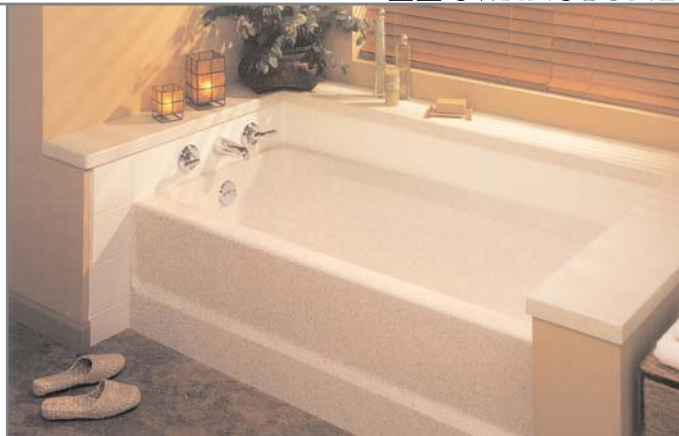

B

Veritek Bathtubs

Everyday Essentials Veritek Bathtubs BT3060L/R

Natural Gloss surface for easy cleaning. Solid and granite colors match many Swanstone and Veritek wall systems. Generous 16" height is deeper than a standard tub.

For tub areas 30" deep and 60" wide. It is a compression molded composite unit with molded-in color and a natural gloss surface. The kit includes one Veritek Natural Gloss Composite Bathtub, six bathtub clips and complete installation instructions.

Available in White (01), Bisque (18), Bone (37), Bermuda Sand (40), Gray Granite (42) and Tahiti Desert (A0).

Product No.	Description	Unit	Approximate Shipping Weight/Unit
BT3060L-01	Veritek Bathtub Left Drain White	each	75 lbs.
BT3060L-##	Veritek Bathtub Left Drain Solid	each	75 lbs.
BT3060L-##	Veritek Bathtub Left Drain Granite	each	75 lbs.
BT3060R-01	Veritek Bathtub Right Drain White	each	75 lbs.
BT3060R-##	Veritek Bathtub Right Drain Solid	each	75 lbs.
BT3060R-##	Veritek Bathtub Right Drain Granite	each	75 lbs.

Veritek Bath Alcove Walls

Everyday Essentials Veritek Bath Alcove Walls BA3060

This three-piece wall system nails directly to studs for fast installation. Sturdy interlocking system for fast installation and one-piece appearance. Made of Veritek with no surface coating to chip or crack.

For tub areas 30" deep, 60" wide and 59-1/2" high. To be used with BT3060L/R Veritek Bathtub only. 1-1/2" additional area required on outer edges of wall panels to accommodate nail-up flange. Three piece compression molded composite unit with molded-in color and a natural gloss surface. The kit includes Veritek Natural Gloss Composite Bath Alcove Walls - one right side panel, one left side panel, one back panel with six factory installed wall mounting clips - and complete installation instructions.

Available in White (01), Bisque (18), Bone (37), Bermuda Sand (40), Gray Granite (42) and Tahiti Desert (A0).