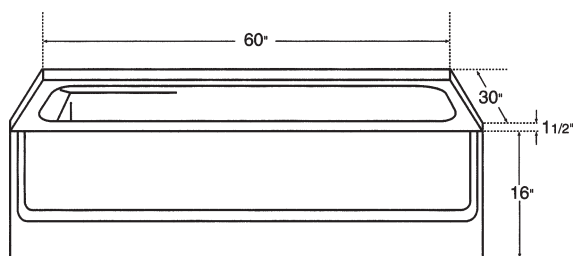

B

Veritek Bathtubs

Everyday Essentials Veritek Bathtubs BT3060L/R

Natural Gloss surface for easy cleaning. Solid and granite colors match many Swanstone and Veritek wall systems. Generous 16" height is deeper than a standard tub.

For tub areas 30" deep and 60" wide. It is a compression molded composite unit with molded-in color and a natural gloss surface. The kit includes one Veritek Natural Gloss Composite Bathtub, six bathtub clips and complete installation instructions.

Available in White (01), Bisque (18), Bone (37), Bermuda Sand (40), Gray Granite (42) and Tahiti Desert (A0).

Product No.	Description	Unit	Approximate Shipping Weight/Unit
BT3060L-01	Veritek Bathtub Left Drain White	each	75 lbs.
BT3060L-##	Veritek Bathtub Left Drain Solid	each	75 lbs.
BT3060L-##	Veritek Bathtub Left Drain Granite	each	75 lbs.
BT3060R-01	Veritek Bathtub Right Drain White	each	75 lbs.
BT3060R-##	Veritek Bathtub Right Drain Solid	each	75 lbs.
BT3060R-##	Veritek Bathtub Right Drain Granite	each	75 lbs.

Veritek Bath Alcove Walls

Everyday Essentials Veritek Bath Alcove Walls BA3060

This three-piece wall system nails directly to studs for fast installation. Sturdy interlocking system for fast installation and one-piece appearance. Made of Veritek with no surface coating to chip or crack.

For tub areas 30" deep, 60" wide and 59-1/2" high. To be used with BT3060L/R Veritek Bathtub only. 1-1/2" additional area required on outer edges of wall panels to accommodate nail-up flange. Three piece compression molded composite unit with molded-in color and a natural gloss surface. The kit includes Veritek Natural Gloss Composite Bath Alcove Walls - one right side panel, one left side panel, one back panel with six factory installed wall mounting clips - and complete installation instructions.

Available in White (01), Bisque (18), Bone (37), Bermuda Sand (40), Gray Granite (42) and Tahiti Desert (A0).