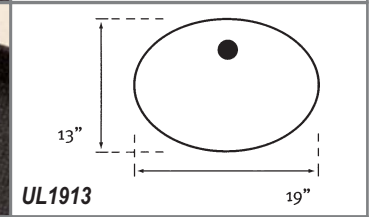

Matching or Contrasting Bowls

Swanstone gives you the option of a seamless matching bowl and vanity top. Or you might prefer a more dramatic look with a contrasting combination. Either way, you can choose from a full range of solid or granite colors.

Custom Vanity Tops Fit All Our Sinks

We offer a range of elegant sink sizes and shapes and all are a perfect match for a Swanstone Custom Vanity Top. Plus, you can choose from a variety of mounting options.

Drop-In and Other Bowl Options

You can always choose our popular Drop-In Vanity Bowl, or have your Swanstone Custom Vanity Top designed around any other bowl to help you create that perfect look for your new bath.

Countertops available in White (01), Tahiti White (11), Night Sky (12), Wild Indigo (22), Prairie Clover (23), Arctic Granite (35), Bermuda Sand (40), Gray Granite (42), Rose Granite (43), Country Blue Granite (44), Mocha Galaxy (45), Almond Galaxy (46), Winter Wheat (60), Ironweed (61), Sawgrass (62), Cornflower (63), Purple Sage (64), Indian Grass (71), Pebble (72), Shell (73), Seafoam (74), Tahiti Desert (A0), Tahiti Sand (A1), Tahiti Rose (A2), Tahiti Gray (A3), Tahiti Terra (A5), Tahiti Blue (A6), Tahiti Evergreen (A7), Tahiti Matrix (A8), Tahiti Ivory (A9).

Bowl colors available in all of the above, plus Bisque (18), Bone (37) and Shell Rose (31).

Edge details

Edge details not available on white.

Please see the order form at the back of this catalog for more ordering information on Custom Vanity Tops.