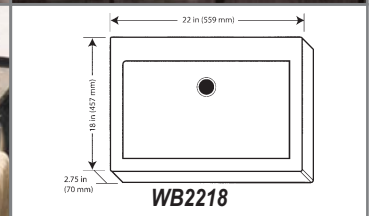

Matching or Contrasting Bowls

Swanstone gives you the option of a seamless matching bowl and vanity top. Or you might prefer a more dramatic look with a contrasting combination. Either way, you can choose from a full range of solid or granite colors.

Custom Vanity Tops Fit All Our Sinks

We offer a range of elegant sink sizes and shapes and all are a perfect match for a Swanstone Custom Vanity Top. Plus, you can choose from a variety of mounting options.

Drop-In and Other Bowl Options

You can always choose our popular Drop-In Vanity Bowl, or have your Swanstone Custom Vanity Top designed around any other bowl to help you create that perfect look for your new bath.

Countertops available in White (01), Tahiti White (11), Night Sky (12), Wild Indigo (22), Prairie Clover (23), Arctic Granite (35), Bermuda Sand (40), Gray Granite (42), Rose Granite (43), Country Blue Granite (44), Mocha Galaxy (45), Almond Galaxy (46), Winter Wheat (60), Ironweed (61), Sawgrass (62), Cornflower (63), Purple Sage (64), Indian Grass (71), Pebble (72), Shell (73), Seafoam (74), Tahiti Desert (A0), Tahiti Sand (A1), Tahiti Rose (A2), Tahiti Gray (A3), Tahiti Terra (A5), Tahiti Blue (A6), Tahiti Evergreen (A7), Tahiti Matrix (A8), Tahiti Ivory (A9).

Bowl colors available in all of the above, plus Bisque (18), Bone (37) and Shell Rose (31).

Edge details

Edge details not available on white.

Please see the order form at the back of this catalog for more ordering information on Custom Vanity Tops.