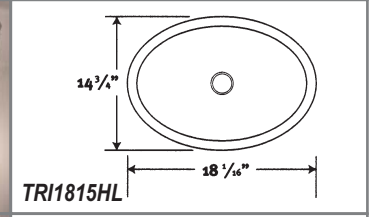

Matching or Contrasting Bowls

Swanstone gives you the option of a seamless matching bowl and vanity top. Or you might prefer a more dramatic look with a contrasting combination. Either way, you can choose from a full range of solid or granite colors.

Custom Vanity Tops Fit All Our Sinks

We offer a range of elegant sink sizes and shapes and all are a perfect match for a Swanstone Custom Vanity Top. Plus, you can choose from a variety of mounting options.

Drop-In and Other Bowl Options

You can always choose our popular Drop-In Vanity Bowl, or have your Swanstone Custom Vanity Top designed around any other bowl to help you create that perfect look for your new bath.

Countertops available in White (01), Tahiti White (11), Night Sky (12), Wild Indigo (22), Prairie Clover (23), Arctic Granite (35), Bermuda Sand (40), Gray Granite (42), Rose Granite (43), Country Blue Granite (44), Mocha Galaxy (45), Almond Galaxy (46), Winter Wheat (60), Ironweed (61), Sawgrass (62), Cornflower (63), Purple Sage (64), Indian Grass (71), Pebble (72), Shell (73), Seafoam (74), Tahiti Desert (A0), Tahiti Sand (A1), Tahiti Rose (A2), Tahiti Gray (A3), Tahiti Terra (A5), Tahiti Blue (A6), Tahiti Evergreen (A7), Tahiti Matrix (A8), Tahiti Ivory (A9).

Bowl colors available in all of the above, plus Bisque (18), Bone (37) and Shell Rose (31).

Edge details

Edge details not available on white.

Please see the order form at the back of this catalog for more ordering information on Custom Vanity Tops.