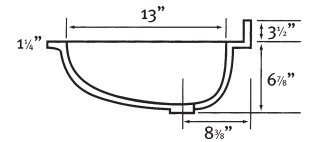

Decorative Edge Treatments RO1 BD1 BL1

Decorative edge treatments are available for Contour, Custom Contrast and Chesapeake vanity tops by special order at additional cost. RO1 is a roman ogee edge, BD1 is a bead edge, and BL1 is a bevel edge. Not available on solid colors. Decorative edge vanity tops are non-refundable.