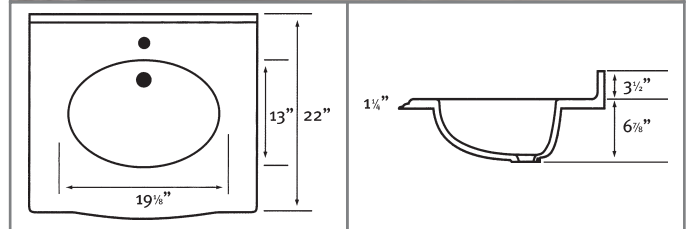

B

Swanstone Europa Vanity Tops

Metropolitan Collection

Gently curved front edge with sculpted ogee detail. Available in single bowls only. Each kit comes includes one compression molded vanity top, integral bowl and backsplash plus complete installation instructions. Bowl size for all models is 19-1/8" x 13" x 6-7/8". Optional EVTSS Side Splash available.

Available in White (01), Tahiti White (11), Bisque (18), Bone (37), Bermuda Sand (40), Almond Galaxy (46), Tahiti Desert (A0), Tahiti Sand (A1) and Tahiti Ivory (A9).

Product No.	Description	Size (Inch)	Unit	Approximate Shipping Weight/Unit
EV1B2225-##	Europa Vanity, Solid	22x25	each	23 lbs.
EV1B2225-##	Europa Vanity, Tahiti/Agg.	22x25	each	23 lbs.
EV1B2231-##	Europa Vanity, Solid	22x31	each	29 lbs.
EV1B2231-##	Europa Vanity, Tahiti/Agg.	22x31	each	29 lbs.
EV1B2237-##	Europa Vanity, Solid	22x37	each	41 lbs.
EV1B2237-##	Europa Vanity, Tahiti/Agg.	22x37	each	41 lbs.
EV1B2243-##	Europa Vanity, Solid	22x43	each	46 lbs.
EV1B2243-##	Europa Vanity, Tahiti/Agg.	22x43	each	46 lbs.
EV1B2249-##	Europa Vanity, Solid	22x49	each	51 lbs.
EV1B2249-##	Europa Vanity, Tahiti/Agg.	22x49	each	51 lbs.

Swanstone Ellipse Vanity Tops

Everyday Essentials

Swanstone solid surface vanity tops and bowls come in a variety of solid colors to turn your bathroom into a designer showcase at an affordable price. Each kit includes one compression molded vanity top, integral bowl and backsplash plus complete installation instructions. Bowl size for VT1B1719 is 14-1/2" x 11" x 5". Bowl size for VT1B1925, VT1B1931 and VT1B1937 are 14-1/2" x 11" x 5-1/2". Bowl size for all others is 16-3/4" x 13-1/2" x 5-1/2". All vanities come with a center bowl unless otherwise noted. Optional VT19SS Side Splash available fits all 19" and smaller models.

VT1B1925, VT1B1931 and VT1B1937 are available in White (01). Other Swanstone colors are available by special order.