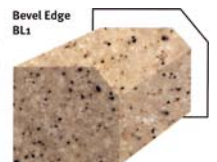

Product No.	Description	Top Size (Inch)	Unit	Approximate Shipping Weight/Unit
CH1B2225-##	Chesapeake Single Vanity	22x25	each	21 lbs.
CH1B2231-##	Chesapeake Single Vanity	22x31	each	26 lbs.
CH1B2237-##	Chesapeake Single Vanity	22x37	each	30 lbs.
CH1B2243-##	Chesapeake Single Vanity	22x43	each	31 lbs.
CH1B2249-##	Chesapeake Single Vanity	22x49	each	36 lbs.
CH1B2255-##	Chesapeake Single Vanity	22x55	each	45 lbs.
CH1B2261-##	Chesapeake Single Vanity	22x61	each	59 lbs.
CH2B2261-##	Chesapeake Double Vanity	22x61	each	50 lbs.
CH2B2273-##	Chesapeake Double Vanity	22x73	each	65 lbs.