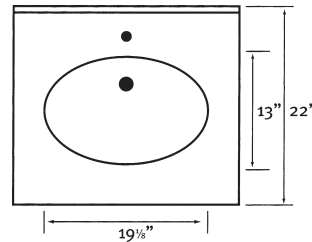

Swanstone Chesapeake Vanity Tops

Swanstone Classics

A larger bowl, a thicker edge and taller backsplash are an updated version of our Everyday Essentials vanity tops. Each kit includes one compression molded vanity top, integral bowl and backsplash plus complete installation instructions. Bowl size for all models is 19-1/8" x 13" x 6-7/8". Optional EVTSS Side Splash available.

Single bowl vanity tops are available in White (01), Tahiti White (11), Bisque (18), Arctic Granite (35), Bone (37), Bermuda Sand (40), Almond Galaxy (46), Cornflower (63), Tahiti Desert (A0), Tahiti Sand (A1) and Tahiti Ivory (A9). Double bowl vanity tops are available in White (01) only.

Other Swanstone colors are available by special order.

Decorative Edge Treatments RO1 BD1 BL1

Decorative edge treatments are available for Contour, Custom Contrast and Chesapeake vanity tops by special order at additional cost. RO1 is a roman ogee edge, BD1 is a bead edge, and BL1 is a bevel edge. Not available on solid colors. Decorative edge vanity tops are non-refundable.