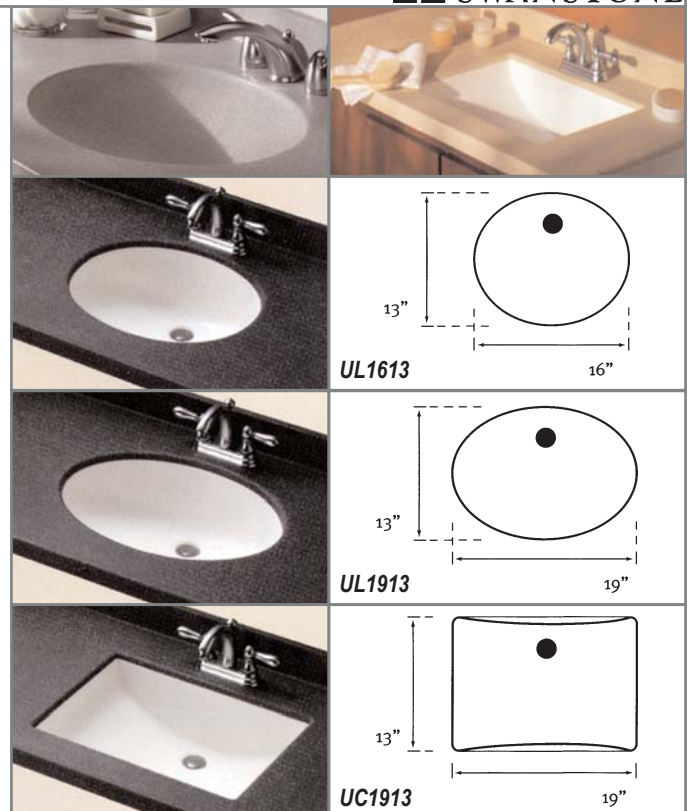

Product No.	Description	Unit	Approximate Shipping Weight/Unit
UL1613-##	Custom Vanity 16x13 Oval	each	13 lbs.
UL6613-01	Custom Vanity UL1613 Six-Pack	each	53 lbs.
UL1913-##	Custom Vanity 19x13 Oval	each	20 lbs.
UL6913-01	Custom Vanity UL1913 Six-Pack	each	66 lbs.
UC1913-##	Custom Vanity 19x13 Contour	each	20 lbs.