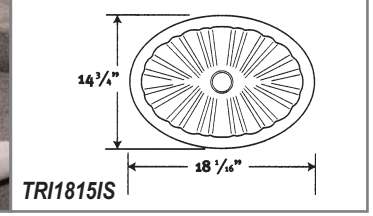

Matching or Contrasting Bowls

Swanstone gives you the option of a seamless matching bowl and vanity top. Or you might prefer a more dramatic look with a contrasting combination. Either way, you can choose from a full range of solid or granite colors.

Custom Vanity Tops Fit All Our Sinks

We offer a range of elegant sink sizes and shapes and all are a perfect match for a Swanstone Custom Vanity Top. Plus, you can choose from a variety of mounting options.

Drop-In and Other Bowl Options

You can always choose our popular Drop-In Vanity Bowl, or have your Swanstone Custom Vanity Top designed around any other bowl to help you create that perfect look for your new bath.

Countertops available in White (01), Tahiti White (11), Night Sky (12), Wild Indigo (22), Prairie Clover (23), Arctic Granite (35), Bermuda Sand (40), Gray Granite (42), Rose Granite (43), Country Blue Granite (44), Mocha Galaxy (45), Almond Galaxy (46), Winter Wheat (60), Ironweed (61), Sawgrass (62), Cornflower (63), Purple Sage (64), Indian Grass (71), Pebble (72), Shell (73), Seafoam (74), Tahiti Desert (A0), Tahiti Sand (A1), Tahiti Rose (A2), Tahiti Gray (A3), Tahiti Terra (A5), Tahiti Blue (A6), Tahiti Evergreen (A7), Tahiti Matrix (A8), Tahiti Ivory (A9).

Bowl colors available in all of the above, plus Bisque (18), Bone (37) and Shell Rose (31).

Edge details

Edge details not available on white.

Please see the order form at the back of this catalog for more ordering information on Custom Vanity Tops.