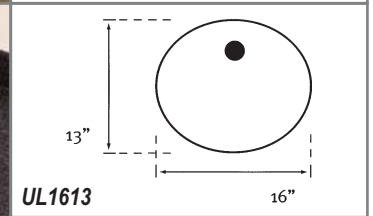

Matching or Contrasting Bowls

Swanstone gives you the option of a seamless matching bowl and vanity top. Or you might prefer a more dramatic look with a contrasting combination. Either way, you can choose from a full range of solid or granite colors.

Custom Vanity Tops Fit All Our Sinks

We offer a range of elegant sink sizes and shapes and all are a perfect match for a Swanstone Custom Vanity Top. Plus, you can choose from a variety of mounting options.

Drop-In and Other Bowl Options

You can always choose our popular Drop-In Vanity Bowl, or have your Swanstone Custom Vanity Top designed around any other bowl to help you create that perfect look for your new bath.

Countertops available in White (01), Tahiti White (11), Night Sky (12), Wild Indigo (22), Prairie Clover (23), Arctic Granite (35), Bermuda Sand (40), Gray Granite (42), Rose Granite (43), Country Blue Granite (44), Mocha Galaxy (45), Almond Galaxy (46), Winter Wheat (60), Ironweed (61), Sawgrass (62), Cornflower (63), Purple Sage (64), Indian Grass (71), Pebble (72), Shell (73), Seafoam (74), Tahiti Desert (A0), Tahiti Sand (A1), Tahiti Rose (A2), Tahiti Gray (A3), Tahiti Terra (A5), Tahiti Blue (A6), Tahiti Evergreen (A7), Tahiti Matrix (A8), Tahiti Ivory (A9).

Bowl colors available in all of the above, plus Bisque (18), Bone (37) and Shell Rose (31).

Edge details

Edge details not available on white.

Please see the order form at the back of this catalog for more ordering information on Custom Vanity Tops.