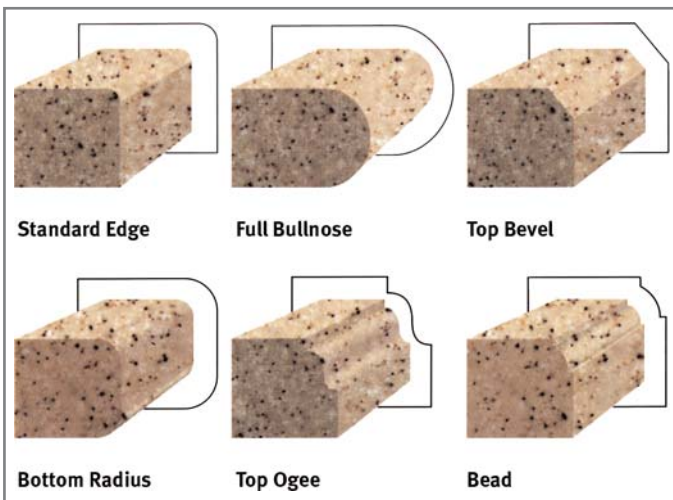

Custom Vanity Tops Fit All Our Sinks

We offer a range of elegant sink sizes and shapes and all are a perfect match for a Swanstone Custom Vanity Top. Plus, you can choose from a variety of mounting options.

Drop-In and Other Bowl Options

You can always choose our popular Drop-In Vanity Bowl, or have your Swanstone Custom Vanity Top designed around any other bowl to help you create that perfect look for your new bath.

Countertops available in White (01), Tahiti White (11), Night Sky (12), Wild Indigo (22), Prairie Clover (23), Arctic Granite (35), Bermuda Sand (40), Gray Granite (42), Rose Granite (43), Country Blue Granite (44), Mocha Galaxy (45), Almond Galaxy (46), Winter Wheat (60), Ironweed (61), Sawgrass (62), Cornflower (63), Purple Sage (64), Indian Grass (71), Pebble (72), Shell (73), Seafoam (74), Tahiti Desert (A0), Tahiti Sand (A1), Tahiti Rose (A2), Tahiti Gray (A3), Tahiti Terra (A5), Tahiti Blue (A6), Tahiti Evergreen (A7), Tahiti Matrix (A8), Tahiti Ivory (A9).

Bowl colors available in all of the above, plus Bisque (18), Bone (37) and Shell Rose (31).

Edge details

Edge details not available on white.

Please see the order form at the back of this catalog for more ordering information on Custom Vanity Tops.