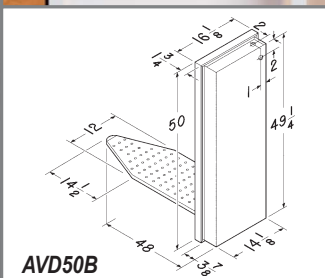

Storage:

- Hot iron storage shelf - deep and tall to accommodate today's larger sized irons
- Additional storage shelf - ability to store spray bottles, starch, other items in cabinet

Electrical:

- Silent timer - choose when power is supplied, no "ticking" noise
- Pilot light - since timer is silent, shows when power is "on"
- Built-in light - provides functional lighting behind a shielded cover (40 watt bulb recommended, but not included)
- Safety switch/auto shutoff - electric supply is turned off when door is closed
- UL and cUL Approved & Listed - unit meets electrical safety standards in US and Canada

Wall Installation Choices:

- Recess mount - provides stream-lined, "built-in" appearance
- Surface mount (collar required) - easy to mount, no hole to cut in wall (collar sold separately)

Hardware:

- Magnetic catch - keeps door closed and neatly in place
- Door hinges (for left or right mounting) - provides flexibility for your specific installation

Door Options:

- PressRite™ Ironing Centers are sold without doors allowing you to choose a PressRite™ custom door (sold separately), or create a door to match your woodwork

Deluxe Iron Center AVD50B

In addition to the Standard Iron Center features above, the Deluxe Iron Center has:

- Three height settings - adjust board height for optimum ironing comfort
- 180 degree swivel - unit can fit in tight corners, provides additional ergonomics