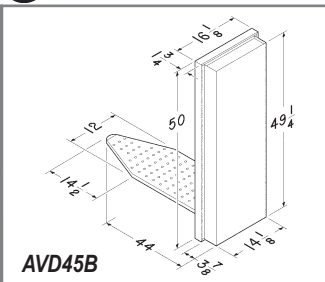

Storage:

- Hot iron storage shelf - deep and tall to accommodate today's larger sized irons
- Additional storage shelf - ability to store spray bottles, starch, other items in cabinet

Electrical:

- Silent timer - choose when power is supplied, no "ticking" noise
- Pilot light - since timer is silent, shows when power is "on"
- Built-in light - provides functional lighting behind a shielded cover (40 watt bulb recommended, but not included)
- Safety switch/auto shutoff - electric supply is turned off when door is closed
- UL and cUL Approved & Listed - unit meets electrical safety standards in US and Canada

Wall Installation Choices:

- Recess mount - provides stream-lined, "built-in" appearance
- Surface mount (collar required) - easy to mount, no hole to cut in wall (collar sold separately)

Hardware:

- Magnetic catch - keeps door closed and neatly in place
- Door hinges (for left or right mounting) - provides flexibility for your specific installation

Door Options:

- PressRite™ Ironing Centers are sold without doors allowing you to choose a PressRite™ custom door (sold separately), or create a door to match your woodwork

Deluxe Iron Center AVD50B

In addition to the Standard Iron Center features above, the Deluxe Iron Center has:

- Three height settings - adjust board height for optimum ironing comfort
- 180 degree swivel - unit can fit in tight corners, provides additional ergonomics