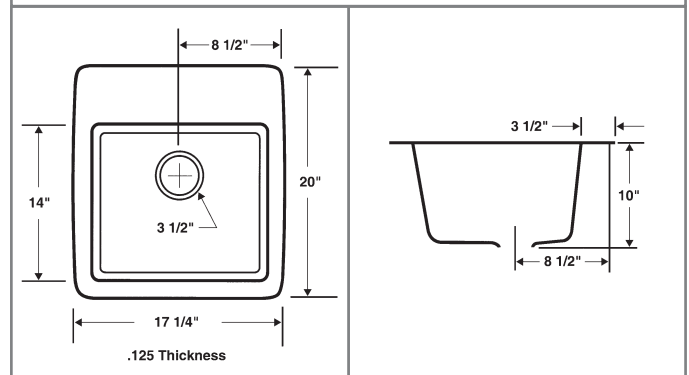

Drop-In Veritek Laundry Tub DITS

This 8 gallon capacity unit includes one self-rimming drop-in tub, hardware for countertop attachment and complete installation instructions. The tub fits an opening of 15-7/8" wide x 18-5/8" deep.

Available in the colors below.

Product No.	Description	Unit	Approximate Shipping Weight/Unit
DITS-01	DI Veritek Laundry Tub, White	each	12 lbs.
DITS-18	DI Veritek Laundry Tub, Bisque	each	12 lbs.
DITS-37	DI Veritek Laundry Tub, Bone	each	12 lbs.
DITS-42	DI Veritek Laundry Tub, Gray Granite	each	12 lbs.
DITS-A0	DI Veritek Laundry Tub, Tahiti Desert	each	12 lbs.