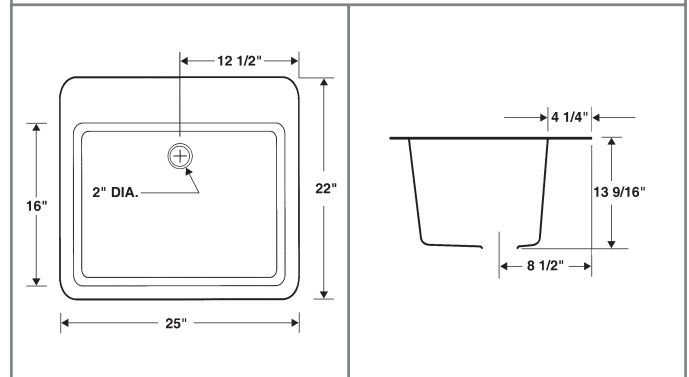

Veritek Drop-In Laundry Tub

Installs into countertop for an upgrade laundry room look. Also available in limited granite colors.

Drop-In Veritek Laundry Tub DIT

This 20 gallon capacity unit includes one self-rimming drop-in tub, drain assembly kit, hardware for countertop attachment and complete installation instructions. The tub fits an opening of 23-5/8" wide x 20-5/8" deep. Available in the colors below.

Product No.	Description	Unit	Approximate Shipping Weight/Unit
DIT-01	DI V. Laundry Tub, White	each	17 lbs.
DIT-18	DI V. Laundry Tub, Bisque	each	17 lbs.
DIT-37	DI V. Laundry Tub, Bone	each	17 lbs.
DIT-42	DI V. Laundry Tub, Gray Granite	each	17 lbs.
DIT-A0	DI V. Laundry Tub, Tahiti Desert	each	17 lbs.
DG55	Wire Drying Rack (White)	each	1 lb.
WS-1	Removable Work Surface	each	1 lb.

Veritek Drop-In Laundry Tub

An upgrade countertop laundry tub in a compact size. Also available in limited granite colors.

Drop-In Veritek Laundry Tub DITS

This 8 gallon capacity unit includes one self-rimming drop-in tub, hardware for countertop attachment and complete installation instructions. The tub fits an opening of 15-7/8" wide x 18-5/8" deep.