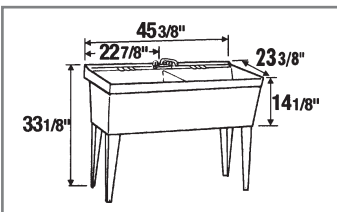

B

Veritek Laundry Tubs

Veritek Double Laundry Tub

This 44 gallon capacity unit with exclusive molded-in wash board includes one floor mount tub, drain assembly kit, one set of four angular steel legs for the MF-2F floor standing tub or wall bracket assembly for the MF-2W wall mounted tub plus all necessary hardware including molded-in drain and 4" centers, and complete installation instructions. Available in White only.

Veritek Single Laundry Tubs

These 22 gallon capacity units with exclusive molded-in wash boards include one floor mount tub, drain assembly kit, one set of four angular steel legs for the MF-1F floor standing tub or wall bracket assembly for the MF-1W wall mounted tub plus all necessary hardware including molded-in drain and 4" centers, and complete installation instructions. Available in White only.