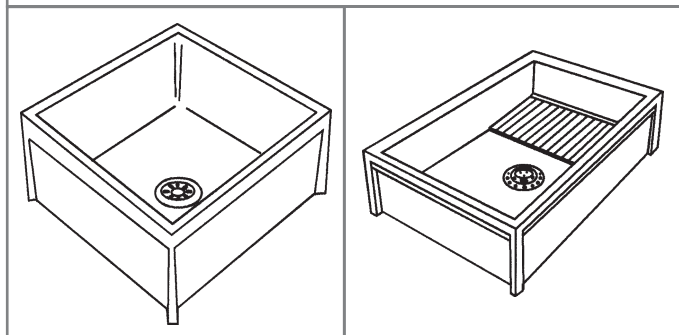

Product No.	Description	Unit	Approximate Shipping Weight/Unit
MS2424-3-01	Mop Service Sink 24x24, White	each	55 lbs.
MS2436-3-01	Mop Service Sink 24x36, White	each	70 lbs.