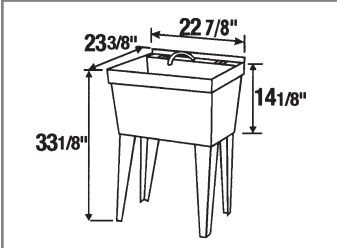

B

Veritek Laundry Tubs

Veritek Double Laundry Tub

This 44 gallon capacity unit with exclusive molded-in wash board includes one floor mount tub, drain assembly kit, one set of four angular steel legs for the MF-2F floor standing tub or wall bracket assembly for the MF-2W wall mounted tub plus all necessary hardware including molded-in drain and 4" centers, and complete installation instructions. Available in White only.

Veritek Single Laundry Tubs

These 22 gallon capacity units with exclusive molded-in wash boards include one floor mount tub, drain assembly kit, one set of four angular steel legs for the MF-1F floor standing tub or wall bracket assembly for the MF-1W wall mounted tub plus all necessary hardware including molded-in drain and 4" centers, and complete installation instructions. Available in White only.