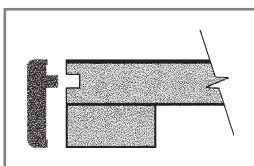

T-Edge

Edgemold T-Edge is a bolder, more sensible solution for T-Edging applications. It is flexible, colorful and withstands repeated impact. T-Edge material is semi-soft to the touch and features a rich, textured surface. It is also stain resistant, U.V. stable and flame retardant. Made of durable elastomer urethane, it has 3/4" to 1-1/4" radii at the outside corners and it is antimicrobial, meaning no food trap, no bacterial growth and no water absorbancy. T-Edge has excellent tear strength, wear resistance and adhesion qualities, and installs easily to table edges, displays, counters and walls. It is offered in a choice of edge profiles and a variety of colors. Custom profiles and colors are also available. Each T-Edge order is supplied with enough epoxy adhesive for the job at no additional charge. An adhesive application gun is available upon request.

T-Edge Rectangular Profile RT15

RT15 is heavy duty T-Edge for commercial or residential countertops. Rectangular profile is 1.58" high x 7/16" thick. It is supplied in 16 foot lengths. Approximate weight per length is six pounds. Available in over 40 colors.

T-Edge Bullnose Profile BN78

BN78 has smooth lines with a friendly radius. Designed for point of purchase displays, trade show exhibits and shelves. The Bullnose profile is 0.78" high x 7/16" thick. It is supplied in 16 foot lengths. Approximate weight per length is three pounds. Available in over 40 colors.

T-Edge Bullnose Profile BN12

BN12 is our standard size - ideal for table tops. The Bullnose profile is 1.20" high x 7/16" thick. It is supplied in 16 foot lengths. Approximate weight per length is five pounds. Available in over 40 colors.