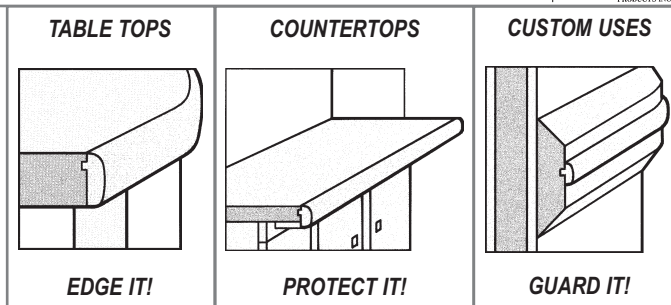

Brand	Name	Laminate	Edgemold	Edgemold Name
		Color Number	Color Number	
Formica	Astro Green	427-58	24	Astro Green
Formica	Blackberry	842-58	12	Blackberry
Formica	Bordeaux	876-58	38	Bordeaux
Formica	Burgundy	966-58	07	Wine
Formica	Concrete	437-58	43	Concrete
Formica	Copper Rose	893	40	Copper Beige
Formica	Cordovan	875-58	08	Cordovan
Formica	Dusty Jade	879-58	28	Dusty Jade
Formica	Fog	961-58	33	Fog
Formica	Grotto	846-58	18	Sea
Formica	Hunter Green	967-58	21	Green
Formica	Maplenut	861-58	41	Maplenut
Formica	Navy Blue	969-58	15	Navy
Formica	Nile	942-58	23	Nile
Formica	Royal Lavender	965-58	11	Purple
Formica	Saffron	7024-58	03	Saffron
Formica	Spectrum Blue	851-58	16	Spectrum Blue
Formica	Spectrum Red	845-58	06	Red
Formica	Surf	923	34	Cool Grey
Formica	Toast	901-58	44	Toast
Formica	Victorian Teal	956-58	25	Victorian Teal
Laminart	Aloe	9053-T	27	Aloe
Nevarmar	Aster Purple	S-3-24T	13	Light Purple
Nevarmar	Black Pearl	S-6-14T	30	Grey
Nevarmar	Capital Green	S-5-45T	22	Light Green
Nevarmar	Caution Yellow	S-4-21T	02	Yellow
Nevarmar	Deep Green	S-5-34T	20	Deep Green
Nevarmar	Graphite Blue	S-3-23T	17	Blue Grey
Nevarmar	Sage Green	S-5-35T	26	Teal Grey
Pionite	Canyon	SO308	39	Canyon
Pionite	Caramel	ST622	42	Beige
Pionite	Cream Peach	SO307	04	Meringue
Pionite	Forsythia	SY913	01	Forsythia
Pionite	Horizon Blue	SB017	14	Sky
Pionite	Ice Green	SV716	29	Mint
Pionite	Moss Grey	SG240	31	Moss Grey
Pionite	Plum	SP402	09	Burgundy
Wilsonart	Black	1595-60	05	Black
Wilsonart	Cayenne	D306-6	36	Brick
Wilsonart	Ivory Rose	D308-6	46	Rose Beige
Wilsonart	Mahogany	D384-6	35	Brown
Wilsonart	Pebble	D337-6	45	Pebble
Wilsonart	Pewter	D73-13	32	Pewter
Wilsonart	Rosedust	D13-6	37	Rosedust
Wilsonart	Tyrol Green	D351-6	19	Teal
Wilsonart	White	1570-60	10	White