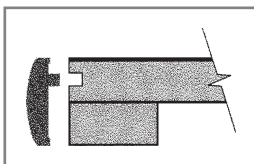

T-Edge Bullnose Profile BN15

BN15 is the logical choice for commercial or residential countertops. The Bullnose profile is 1.58" high x 7/16" thick. It is supplied in 16 foot lengths. Approximate weight per length is six pounds. Available in over 40 colors.

Color Selection Guide (right)

Custom colors are available. Please call for quote and availability. Use the Color Selection Guide to the right to find the Edgemold Color Number and insert it in place of the "##" symbols in the chart below.

Product No.	Description	Approximate Shipping Weight/Item	Quantity Per Box
RT15-##	Rectangular Profile, 1.58" H	6 lbs.	1 each
BN78-##	Bullnose Profile, 0.78" H	3 lbs.	1 each
BN12-##	Bullnose Profile, 1.20" H	5 lbs.	1 each
BN15-##	Bullnose Profile, 1.58" H	6 lbs.	1 each