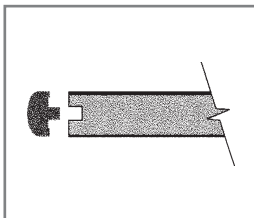

T-Edge

Edgemold T-Edge is a bolder, more sensible solution for T-Edging applications. It is flexible, colorful and withstands repeated impact. T-Edge material is semi-soft to the touch and features a rich, textured surface. It is also stain resistant, U.V. stable and flame retardant. Made of durable elastomer urethane, it has 3/4" to 1-1/4" radii at the outside corners and it is antimicrobial, meaning no food trap, no bacterial growth and no water absorbancy. T-Edge has excellent tear strength, wear resistance and adhesion qualities, and installs easily to table edges, displays, counters and walls. It is offered in a choice of edge profiles and a variety of colors. Custom profiles and colors are also available. Each T-Edge order is supplied with enough epoxy adhesive for the job at no additional charge. An adhesive application gun is available upon request.

T-Edge Rectangular Profile RT15

RT15 is heavy duty T-Edge for commercial or residential countertops. Rectangular profile is 1.58" high x 7/16" thick. It is supplied in 16 foot lengths. Approximate weight per length is six pounds. Available in over 40 colors.

T-Edge Bullnose Profile BN78

BN78 has smooth lines with a friendly radius. Designed for point of purchase displays, trade show exhibits and shelves. The Bullnose profile is 0.78" high x 7/16" thick. It is supplied in 16 foot lengths. Approximate weight per length is three pounds. Available in over 40 colors.

T-Edge Bullnose Profile BN12

BN12 is our standard size - ideal for table tops. The Bullnose profile is 1.20" high x 7/16" thick. It is supplied in 16 foot lengths. Approximate weight per length is five pounds. Available in over 40 colors.