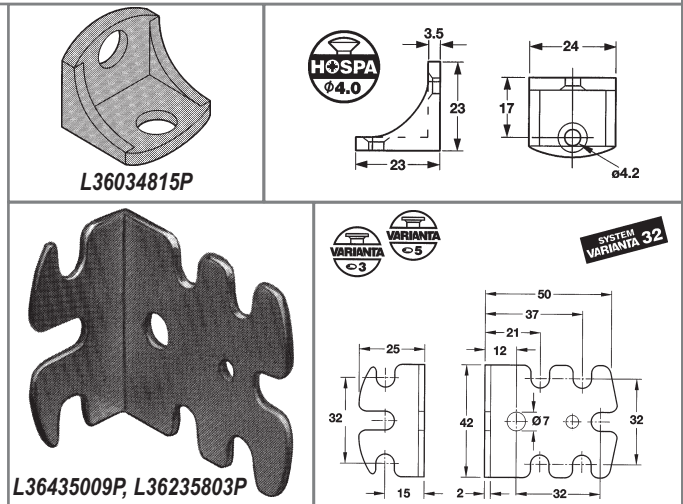

Connecting Brackets

Angle Bracket L36034815P

These small, inconspicuous angle brackets allow easy screw mounting of various furniture components including back panels and rails. No boring is required due to surface mounting. Finish is white plastic.

Joint Connectors

Work Surface Fastener L36203052P

The work surface fastener is easily installed and quickly assembled for material from 5/8" (16mm). By providing even pressure between the surface joint pieces, this fastener holds without glue. The joint can be disassembled if necessary. Screw length is 3-1/2" (89mm).

M4 sleeve with M4 internal thread and universal head for flat-blade, phillips and cross-slot screw-drivers. Use on wood thicknesses 37-45mm. Sleeve is 35mm long. Finish is nickel plated steel. Use with M4 screw with combination slot. Finish is nickel plated.

M6 Fastening Screw (complete fitting) L14210839P

M6 fastening screw featuring plastic socket and screw head with galvanized steel threaded bolt and screwdriver slot. Length is 35-41mm. Finish is white plastic.