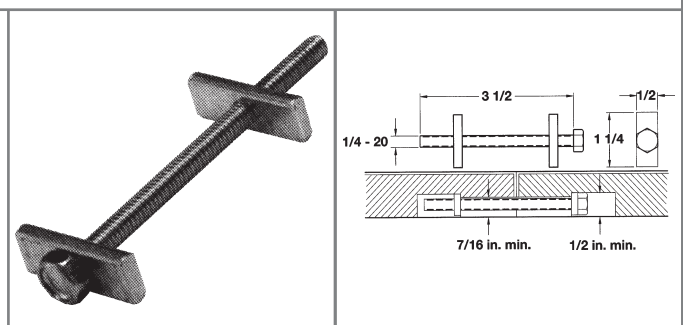

Joint Connectors

Work Surface Fastener L36203052P

The work surface fastener is easily installed and quickly assembled for material from 5/8" (16mm). By providing even pressure between the surface joint pieces, this fastener holds without glue. The joint can be disassembled if necessary. Screw length is 3-1/2" (89mm).

Product #	Description	Qty Per Box
L36203052P	Work Surface Fastener 3-1/2" x 1/4"	100