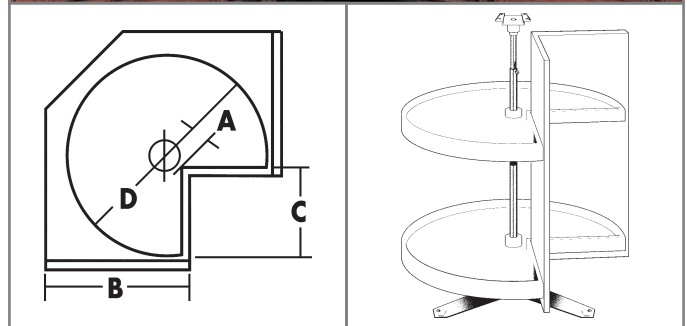

Polymer Door-Mount Lazy Susans

Polymer Door-Mount Lazy Susans

This susan features a textured surface, with zinc-plated 1" diameter telescoping post for easy pole height adjustment. It also has an extra deep one inch rim shelf height and independent shelf rotation featuring steel bearing pins. Exceeds ANSI/BHMA Grade 1 performance requirements.

Includes two polymer kidney-shaped lazy susan shelves, post, installation template and hardware. Top/bottom mount, for post height ranges 25" to 33". Also available in bisque.

Product #	Description	A	B	C	Shelf Dia.	
					D	
PPN24S-W	Poly. Door Mount LS White	2-1/4"	15-1/2"	10-1/2"	24"	
PPN28S-W	Poly. Door Mount LS White	4-1/4"	19"	10-7/8"	28"	

Polymer Half-Moon Lazy Susans

Polymer Half-Moon Glide/Glide (G/G) Lazy Susans

This susan is designed for use in base blind corner cabinets. It features a textured surface, with zinc-plated 1" diameter post. It also has an extra deep 1-1/2" rim shelf height and independent shelf glide motion. The gliding shelves extend 10" on precision ball bearing slides, and operates in both right- and left-handed applications. Exceeds ANSI/BHMA Grade 1 performance requirements.

Includes two polymer half-moon lazy susan shelves, post, installation template and hardware. For 17" post height range. Also available in bisque.