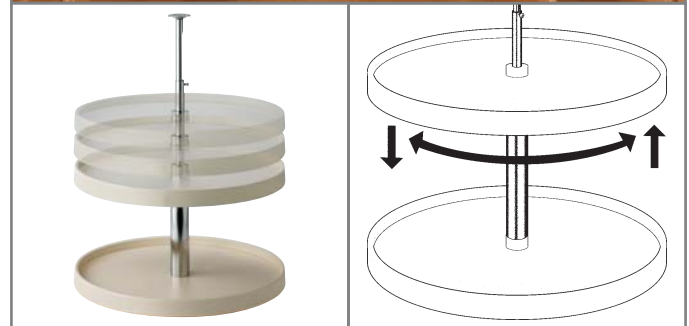

### Pir-o-et Polymer Adjustable Full-Round Lazy Susans

#### Pir-o-et™ Polymer Adjustable Full-Round Lazy Susans

We're downright proud of the performance of the "Piroet," our newest lazy susan by Real Solutions For Real Life™. This susan redefines height adjustability: simply spin the top shelf clockwise to lower it, or counter-clockwise to raise it. And there's no need to unload the shelf to make the adjustment. Piroet - another stellar performance in kitchen storage and organization products by Knap & Vogt.

A simple push of the engagement pin locks in the adjustable feature, chrome tubing attractively conceals the height-adjustable mechanism, and it has five different height positions. Exceeds ANSI/BHMA Grade 1 performance requirements. Includes two polymer full-round lazy susan shelves, post, installation template and hardware. Top/bottom mount, for post height ranges 25-1/2" to 31-1/2". Patent pending. Also available in bisque.

Product #	Description	Post Height Range	Shelf Dia. D
PFADJ18ST-W	P. Adj. Round Lazy Susan White	25-1/2" to 31-1/2"	18"
PFADJ20ST-W	P. Adj. Round Lazy Susan White	25-1/2" to 31-1/2"	20"
PFADJ24ST-W	P. Adj. Round Lazy Susan White	25-1/2" to 31-1/2"	24"
PFADJ28ST-W	P. Adj. Round Lazy Susan White	25-1/2" to 31-1/2"	28"
PFADJ32ST-W	P. Adj. Round Lazy Susan White	25-1/2" to 31-1/2"	32"