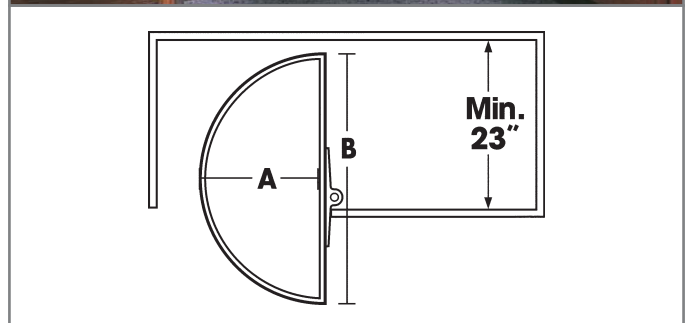

Product #	Description	Shelf Radius	Shelf Length	Post Height	Shelf Motion
		A	B		
PHM28GG-W	Poly. Half-Moon LS White	14"	27-7/8"	17"	G/G
PHM34GG-W	Poly. Half-Moon LS White	17"	33-7/8"	17"	G/G
PHM40GG-W	Poly. Half-Moon LS White	20"	39-7/8"	17"	G/G