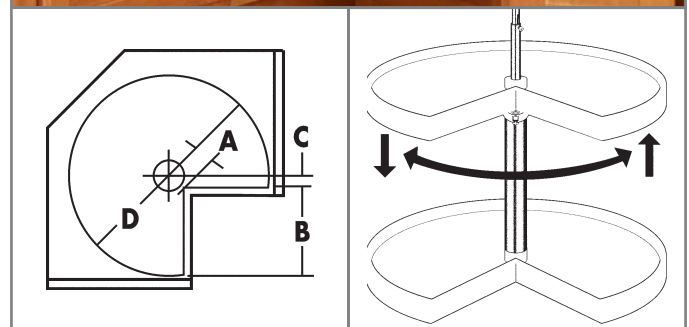

Product #	Description	A	B	C	Shelf Dia. D
PKADJ24ST-W	P. Adj. Kidney LS White	2-1/4"	10-1/4"	1-5/8"	24"
PKADJ28ST-W	P. Adj. Kidney LS White	4-1/4"	10-5/8"	3"	28"
PKADJ32ST-W	P. Adj. Kidney LS White	6-1/4"	10-7/8"	4-7/16"	32"