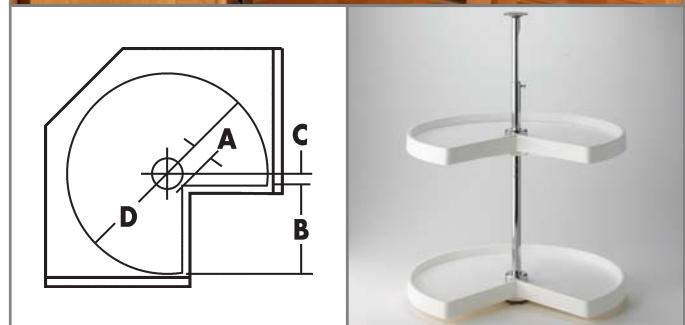

Product #	Description	A	B	C	Shelf Dia. D
PKN18ST-W	Polymer Kidney LS White	1-1/4"	8"	7/8"	18"
PKN24ST-W	Polymer Kidney LS White	2-1/4"	10-1/4"	1-5/8"	24"
PKN28ST-W	Polymer Kidney LS White	4-1/4"	10-5/8"	3"	28"
PKN32ST-W	Polymer Kidney LS White	6-1/4"	10-7/8"	4-7/16"	32"