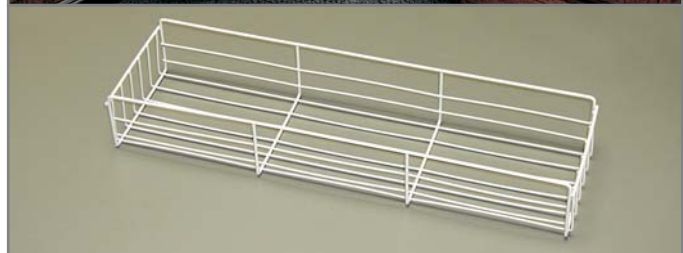

Base Cabinet Organizer

Base Cabinet Organizer B1700-W

This double-sided organizer provides ample room for cleaning supplies and other larger items. The rollout assembly, designed for base cabinets, allows for up to four baskets per side. It features epoxy-coated, roller bearing slides and four vertical basket adjustment positions. Pantry baskets (sold separately) hand on either side of the unit depending upon need or cabinet constraints. Available in white epoxy-coated steel. Offered 1 assembly per box with mounting hardware and installations instructions. Add 3/4" to width requirement for frameless cabinets.

Base Roll-Out

Base Roll-Out BCO20E-W BCO2456-W

Base roll-out transforms a narrow cabinet into an efficient storage space. It is designed to fit narrow "filler" base cabinets without a top drawer and features six vertical basket positions (only two on BCO20E-W) and fits system 32 boring patterns. Bi-directional slides are rated at 75-pound class and include a stay-closed feature at either end. The unit is non-handed and fits either right or left-handed door applications. Pantry baskets are sold separately. Available in white epoxy-coated steel. Offered 1 kit per carton with mounting hardware and installations instructions.

Slide-Out Base Blind Corner Unit

Slide-Out Base Blind Corner Unit

Now you see it, now you don't. The Slide-Out Base Blind Corner Unit by Real Solutions For Real Life™ turns a wasted corner cabinet interior into premium storage space. A quick pull of the handle and the unit glides out of the cabinet on cool and quiet KV precision ball-bearing slides. One more pull exposes the entire unit. And when you're done, simply slide it back into its hiding place. Seeing is believing. With its premium components and high-end design, it's a fine example of kitchen storage and organization innovation by Knappe & Vogt. Made in the USA.