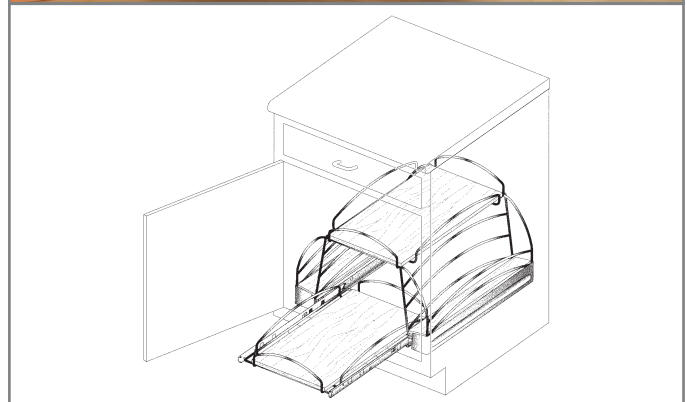

Base Cabinet Organizer

Base Cabinet Organizer B1700-W

This double-sided organizer provides ample room for cleaning supplies and other larger items. The rollout assembly, designed for base cabinets, allows for up to four baskets per side. It features epoxy-coated, roller bearing slides and four vertical basket adjustment positions. Pantry baskets (sold separately) hand on either side of the unit depending upon need or cabinet constraints. Available in white epoxy-coated steel. Offered 1 assembly per box with mounting hardware and installations instructions. Add 3/4" to width requirement for frameless cabinets.

Product #	Description	Min. Cab. Height	Min. Cab. Width	Min. Cab. Depth
BBCS-L-15	Base Blind Cabinet Short/Left	20"	15"	23"
BBCS-R-15	Base Blind Cabinet Short/Right	20"	15"	23"
BBCT-L-15	Base Blind Cabinet Tall/Left	27"	15"	23"
BBCT-R-15	Base Blind Cabinet Tall/Right	27"	15"	23"

Slide-Out Pot & Pan Caddy

Slide-Out Pot & Pan Caddy SPS21-C

Could you imagine anything better than not having to manhandle those pesky pots and Pans? Well, we did!

Our Real Solutions Slide-Out Pot & Pan Caddy, with upscale details, provides attractive, yet secure, organization. Two birch-veneered wood shelves, finished with a durable and protective clear catalyzed lacquer finish, and two side racks provide ample space for a variety of cookware sizes. Top and bottom shelves slide out individually on KV precision ball-bearing slides, giving you access to all those items you used to struggle to find and wrestle with to store.

The Slide-Out Pot and Pan Caddy features pre-finished birch-veneer platforms with chrome-plated heavy duty wire surrounds, with contoured skirting and chrome plated heavy-gauge wire fencing. Two birch-veneered wood shelves and two side racks provide generous space for a variety of cookware and lids. Each shelf carries a maximum of 25 pounds and slides out individually on KV full extension precision ball bearing slides.