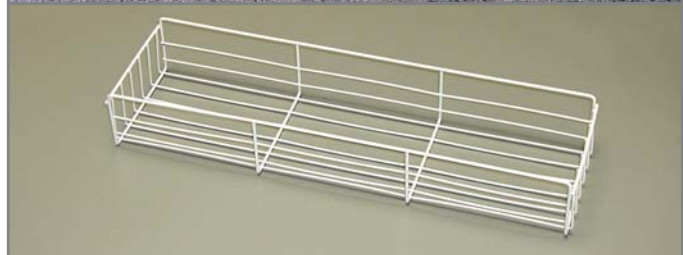

Base Cabinet Organizer

Base Cabinet Organizer B1700-W

This double-sided organizer provides ample room for cleaning supplies and other larger items. The rollout assembly, designed for base cabinets, allows for up to four baskets per side. It features epoxy-coated, roller bearing slides and four vertical basket adjustment positions. Pantry baskets (sold separately) hand on either side of the unit depending upon need or cabinet constraints. Available in white epoxy-coated steel. Offered 1 assembly per box with mounting hardware and installations instructions. Add 3/4" to width requirement for frameless cabinets.

Base Roll-Out

Base Roll-Out BCO20E-W BCO2456-W

Base roll-out transforms a narrow cabinet into an efficient storage space. It is designed to fit narrow "filler" base cabinets without a top drawer and features six vertical basket positions (only two on BCO20E-W) and fits system 32 boring patterns. Bi-directional slides are rated at 75-pound class and include a stay-closed feature at either end. The unit is non-handed and fits either right or left-handed door applications. Pantry baskets are sold separately. Available in white epoxy-coated steel. Offered 1 kit per carton with mounting hardware and installations instructions.

Slide-Out Base Blind Corner Unit

Slide-Out Base Blind Corner Unit

Now you see it, now you don't. The Slide-Out Base Blind Corner Unit by Real Solutions For Real Life™ turns a wasted corner cabinet interior into premium storage space. A quick pull of the handle and the unit glides out of the cabinet on cool and quiet KV precision ball-bearing slides. One more pull exposes the entire unit. And when you're done, simply slide it back into its hiding place. Seeing is believing. With its premium components and high-end design, it's a fine example of kitchen storage and organization innovation by Knappe & Vogt. Made in the USA.