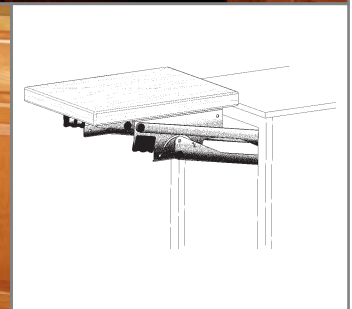

Appliance Lift

Appliance Lift HAL-1

The appliance lift utilizes gas cylinders to easily raise and lower a small appliance in and out of the cabinet. Rated at 65 lbs. Optional maple blocks offer a premade platform (13.5" and 16.5" widths).

Maple Block Platforms WAL13.5-20 WAL16.5-20

Maple block platforms for HAL-1 Appliance Lift.