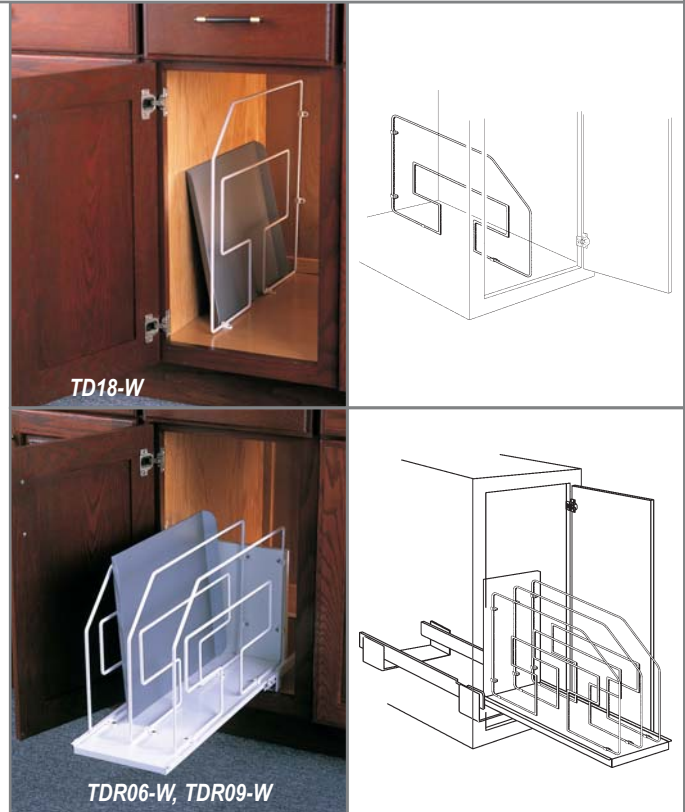

Tray Dividers

Tray Dividers TD12-W TD18-W

Tray divider keeps baking tins and trays organized and partitioned for efficient use of a base or wall cabinet. Nylon fittings make it easy to snap in and out. Made from epoxy-coated wire, it deters rust and corrosion. Width dimension refers to width of fitting.

Tray Divider Roll-Outs TDR06-W TDR09-W

Sliding base assembly is 1/2" thick laminated melamine mounted on epoxy-coated slides. Rolls out for easy access to trays. Epoxy-coated white wire deters rust and corrosion. Add 3/4" to width requirement for frameless cabinets.

Product #	Description	Height	Width	Depth
TD12-W	Tray Divider White	12-1/4"	7/8"	19-3/4"
TD18-W	Tray Divider White	18-1/4"	7/8"	19-3/4"
TDR06-W	Tray Divider Roll-Out White	13-3/4"	6"	22"
TDR09-W	Tray Divider Roll-Out White	13-3/4"	9"	22"

Vegetable Bin Assembly

Vegetable Bin Assembly VBA11-3-W VBA14-3-W

Three-tiered, slide-out baskets organize vegetables, linens or toys. Made of white epoxy-coated wire that's easy to clean and deters rust. Installs easily in most base cabinets.