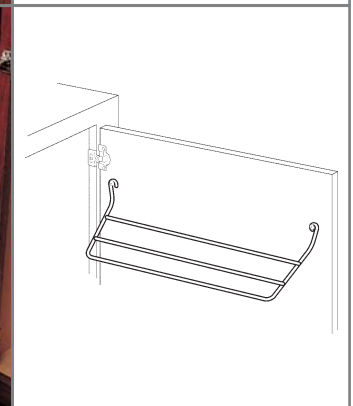

Product #	Description	Height	Width	Depth
TB-3P-W	Slide-/Pull-Out Towel Bar White	3-3/4"	6-3/4"	19"
TB-W	Door Mount Towel Bar White	6-1/4"	12-3/8"	4-1/2"