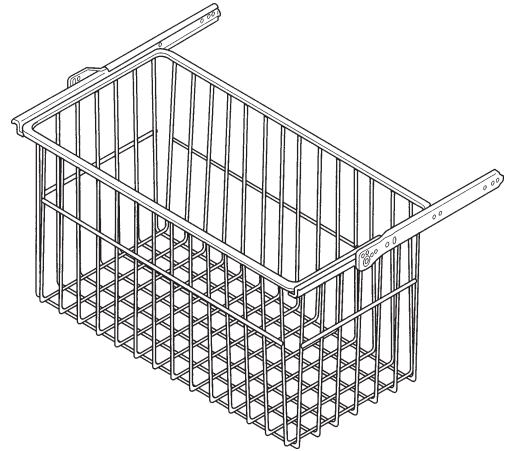

Wire Basket Pull Outs

Wire basket with steel rim for 24" inside cabinet width, with use of optional L52345xxx slides only. The width is 23" (586mm), the finish is steel, white.

See the "Hardware: Door & Drawer" section for compatible slides.

Product #	Description	Depth		Height		Qty Per Box
		Inches	mm	Inches	mm	
L64051746	Wire Basket PO	13.88	350	4.00	100	10
L64051755	Wire Basket PO	13.88	350	7.88	200	10
L64051764	Wire Basket PO	13.88	350	11.88	300	5
L64051871	Wire Basket PO	15.75	400	19.88	500	5

Roll-Out Plastic Hamper

Roll-Out Plastic Hamper PSH15-1-60-W PDMSH15-1-60
60 quart roll-out plastic hamper features KV 1" overtravel heavy-duty precision ball-bearing slides. The "DM" version indicates door-mounting hardware is included (for 1-1/2" face frame cabinetry).

Replacement Hamper QT60PB-W
Replacement hamper for PSH15-1-60-W and PDMSH15-1-60.