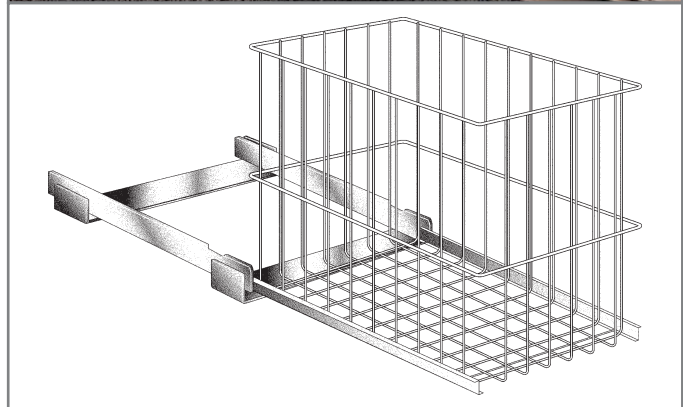

Roll-Out Wire Hamper

Roll-Out Wire Hamper H1215-W H1515-W H1518-W

This large hamper is designed for base cabinet applications, and is removable for transport. It rolls on KV epoxy-coated roller slides. Add 3/4" to width requirement for frameless cabinets.

Product #	Description	Height	Width	Depth
H1215-W	Roll-Out Wire Hamper White	14-1/4"	11"	18-3/4"
H1515-W	Roll-Out Wire Hamper White	14-1/4"	14"	18-3/4"
H1518-W	Roll-Out Wire Hamper White	18-1/2"	14"	18-3/4"

Toilet Paper Holders

Toilet Paper Holder TPH-531-W

The white epoxy-coated wire rack mounts to the inside of a cabinet door or wall and holds up to 4 rolls of toilet paper. Easy to install with just two screws.