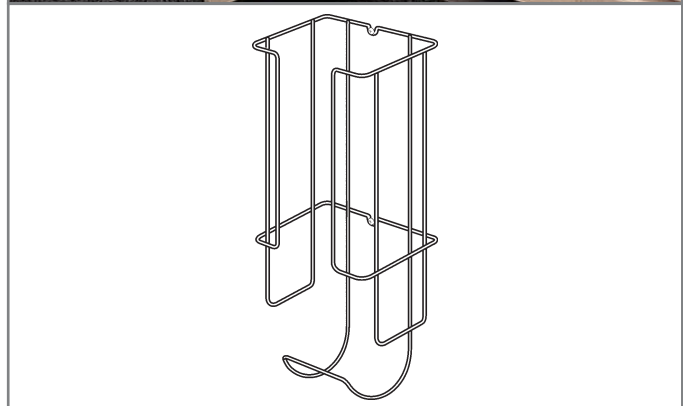

Product #	Description	Height	Width	Depth
TPH-531-W	Toilet Paper Holder White	16"	5-3/8"	5-1/2"