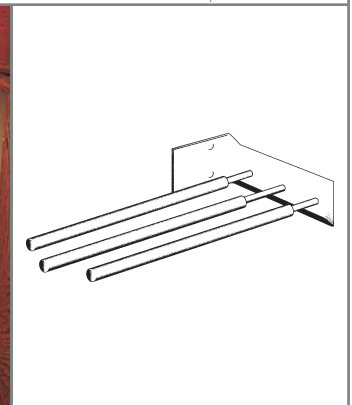

Appliance Lift

Appliance Lift HAL-1

The appliance lift utilizes gas cylinders to easily raise and lower a small appliance in and out of the cabinet. Rated at 65 lbs. Optional maple blocks offer a premade platform (13.5" and 16.5" widths).

Maple Block Platforms WAL13.5-20 WAL16.5-20

Maple block platforms for HAL-1 Appliance Lift.

Product #	Description	Height	Width
HAL-1	Appliance Lift Mechanism	42-3/8" to 49-1/8"	-
WAL13.5-20	Maple Block Platform for Appl. Lift	-	13-1/2"
WAL16.5-20	Maple Block Platform for Appl. Lift	-	16-1/2"

Towel Bars

Slide-Out & Pull-Out Towel Bar TB-3P-W

This towel bar includes a friction-free ball-bearing carrier in an economy design, featuring plastic extrusion extension bars sliding on a steel rod.

Door Mount Towel Bar TB-W

Previously unused space is great for hanging dish towels and cloths. This easy to install unit mounts to the inside of a cabinet door to keep towels and clothes close at hand. The durable, smooth finish deters rust and corrosion. Available in a white finish to coordinate with any decor.

TB-3P-W

TB-W

Product #	Description	Height	Width	Depth
TB-3P-W	Slide-/Pull-Out Towel Bar White	3-3/4"	6-3/4"	19"
TB-W	Door Mount Towel Bar White	6-1/4"	12-3/8"	4-1/2"