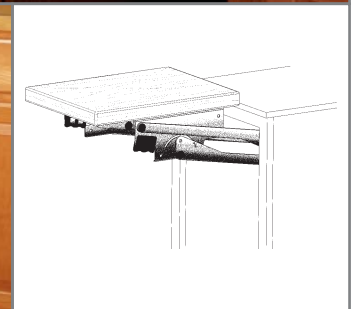

Appliance Lift

Appliance Lift HAL-1

The appliance lift utilizes gas cylinders to easily raise and lower a small appliance in and out of the cabinet. Rated at 65 lbs. Optional maple blocks offer a premade platform (13.5" and 16.5" widths).

Maple Block Platforms WAL13.5-20 WAL16.5-20

Maple block platforms for HAL-1 Appliance Lift.

Product #	Description	Height	Width
HAL-1	Appliance Lift Mechanism	42-3/8" to 49-1/8"	-
WAL13.5-20	Maple Block Platform for Appl. Lift	-	13-1/2"
WAL16.5-20	Maple Block Platform for Appl. Lift	-	16-1/2"