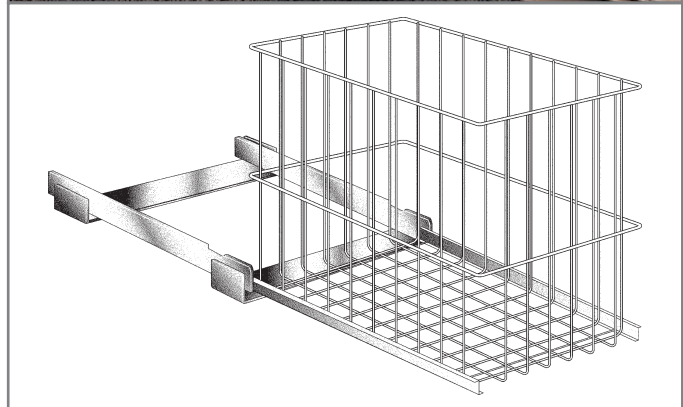

Roll-Out Plastic Hamper

Roll-Out Plastic Hamper PSH15-1-60-W PDMSH15-1-60
60 quart roll-out plastic hamper features KV 1" overtravel heavy-duty precision ball-bearing slides. The "DM" version indicates door-mounting hardware is included (for 1-1/2" face frame cabinetry).

Replacement Hamper QT60PB-W
Replacement hamper for PSH15-1-60-W and PDMSH15-1-60.

Product #	Description	Height	Width	Depth
PSH15-1-60-W	Roll-Out Plastic Hamper White	20"	15"	19"
PDMSH15-1-60	Roll-Out Plastic DM Hamper White	20"	15"	19"
QT60PB-W	Replacement Hamper White	20"	15"	19"

Roll-Out Wire Hamper

Roll-Out Wire Hamper H1215-W H1515-W H1518-W

This large hamper is designed for base cabinet applications, and is removable for transport. It rolls on KV epoxy-coated roller slides. Add 3/4" to width requirement for frameless cabinets.