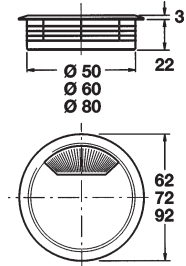

#### Furniture Alignment Wedges L10600000P

Plastic strips can be broken off from 1mm to 8mm to level furniture. To use, place strip under furniture, and when aligned, simply break off. Finish is brown plastic.

### Cable Grommets

This is a round, two-piece cable set with spring closure. Use for press-fitting or gluing. The finish is plastic in the colors listed. 6626 is a round, two-piece wire grommet with living hinge tabbed opening, fine pebble textured finish and overlapping trim edge. Use for press-fitting or gluing.

Product No.	Description	Diameter		Qty Per Box
		Inches	mm	
L52909120	Grommet - Almond	2.38	60	100
L52909139	Grommet - Almond	2.00	50	100
L52909148	Grommet - Almond	3.19	80	100
L52909228	Grommet - Brown	2.38	60	100
L52909246	Grommet - Brown	3.19	80	100
L52909424	Grommet - Black	2.38	60	100
L52909433	Grommet - Black	2.00	50	100
L52909442	Grommet - Black	3.19	80	100
L52909620	Grommet - Gray	2.38	60	100
L52909639	Grommet - Gray	2.00	50	100
L52909826	Grommet - White	2.38	60	100
L52909835	Grommet - White	2.00	50	100
6626	Grommet - Black	1.75	44	20