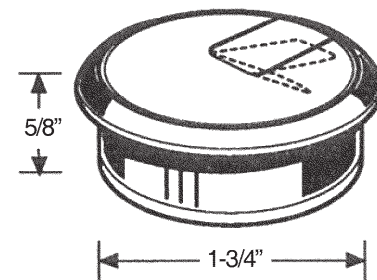

#### Furniture Alignment Wedges L10600000P

Plastic strips can be broken off from 1mm to 8mm to level furniture. To use, place strip under furniture, and when aligned, simply break off. Finish is brown plastic.

### Cable Grommets

This is a round, two-piece cable set with spring closure. Use for press-fitting or gluing. The finish is plastic in the colors listed. 6626 is a round, two-piece wire grommet with living hinge tabbed opening, fine pebble textured finish and overlapping trim edge. Use for press-fitting or gluing.

Product No.	Description	Diameter		Qty Per Box
		Inches	mm	
L52909120	Grommet - Almond	2.38	60	100
L52909139	Grommet - Almond	2.00	50	100
L52909148	Grommet - Almond	3.19	80	100
L52909228	Grommet - Brown	2.38	60	100
L52909246	Grommet - Brown	3.19	80	100
L52909424	Grommet - Black	2.38	60	100
L52909433	Grommet - Black	2.00	50	100
L52909442	Grommet - Black	3.19	80	100
L52909620	Grommet - Gray	2.38	60	100
L52909639	Grommet - Gray	2.00	50	100
L52909826	Grommet - White	2.38	60	100
L52909835	Grommet - White	2.00	50	100
6626	Grommet - Black	1.75	44	20