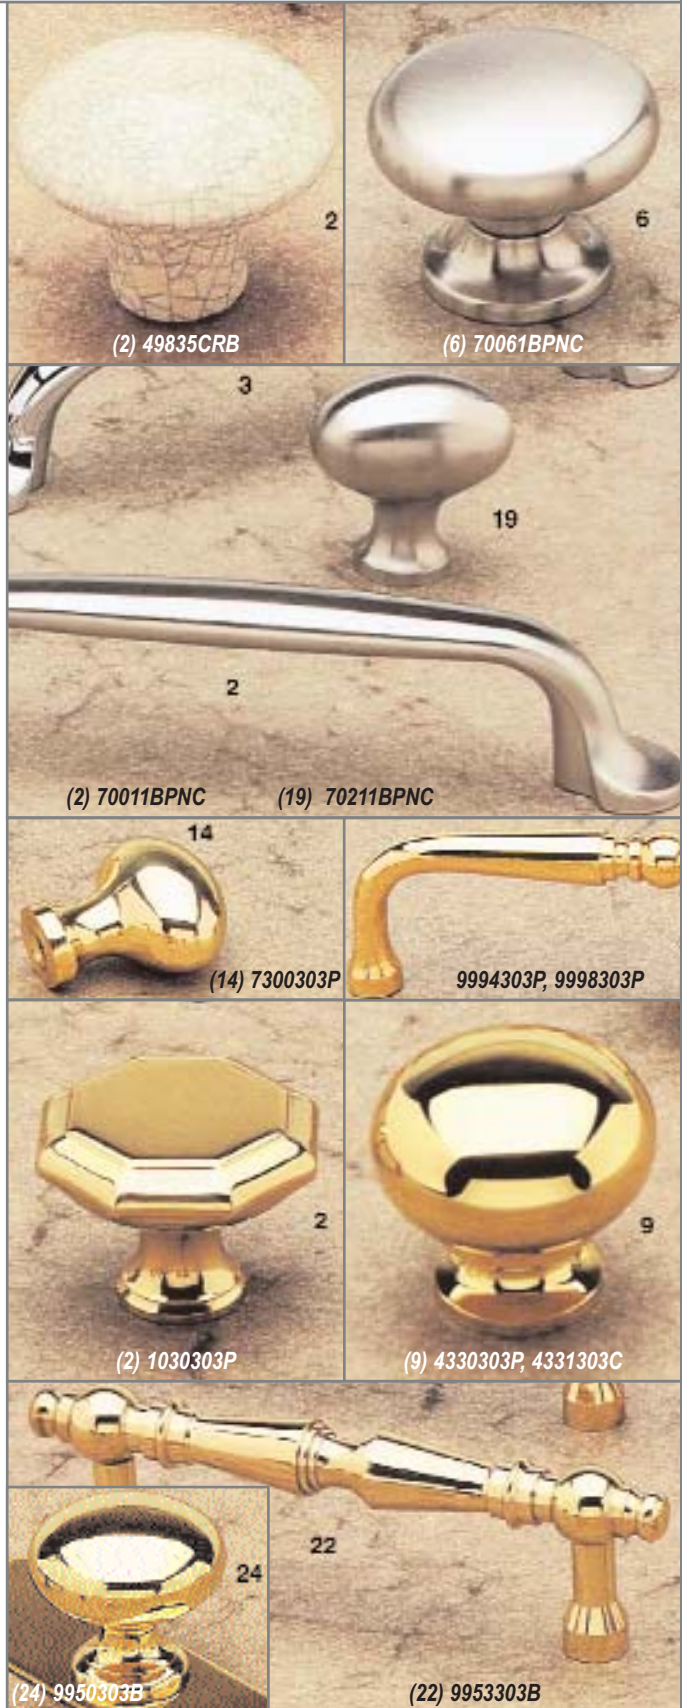

Berenson Parts Selection Guide

Berenson

Parts are identified throughout the Berenson section as follows:

- Four-digit item code (followed by a dash)
- One-digit primary material code
- Two-digit code or a character code (two or three letters) to distinguish the finish (followed by a dash)
- One-letter packaging code

Berenson

American Heritage includes 49835CRB knob.

Valencia includes 70011BPNC pull, 70061BPNC knob, 70211BPNC knob.

Plymouth includes 7300303C knob, 9994303B & 9998303B pulls.

Canterbury includes 1030303B knob, 4330303B knob, 4331303B knob and 9953303B pull.

Manchester includes 9918338B knob, 9921339B pull, 9922339B knob and 9950303B knob.

Product #	Length	Width	Height	Dia.	Base	CC	Tap
49835CRB			1-1/8"	1-3/8"	5/8"		8-32
70011BPNC	4-15/16"	13/16"	1"	1-3/8"	11/16"	96mm	M4
70061BPNC			1"	1-3/8"	15/16"		M4
70211BPNC	1-3/16"	3/4"	1-3/16"	1-3/16"	9/16"		M4
7300303B	1-3/16"	13/16"	1-1/4"	1-3/16"	9/16"		8-32
9994303B	4-3/8"	3/8"	1-3/16"		3/8"	4"	8-32
9998303B	3-7/8"	3/8"	1-3/16"		3/8"	3-1/2"	8-32
1030303B			1-1/16"	1-3/8"	5/8"		8-32
4330303B			1-1/8"	1-1/4"	3/4"		8-32
4331303B			1-3/16"	1-1/2"	7/8"		8-32
9953303B	4"	7/16"	1-1/8"		3/8"	3"	8-32
9918338B			15/16"	1-3/16"	9/16"		8-32
9921339B	3-5/8"	9/16"	1-1/4"		5/8"	3"	8-32
9922339B			15/16"	1-3/16"	9/16"		8-32
9950303B			1-1/8"	1-1/4"	3/4"		8-32