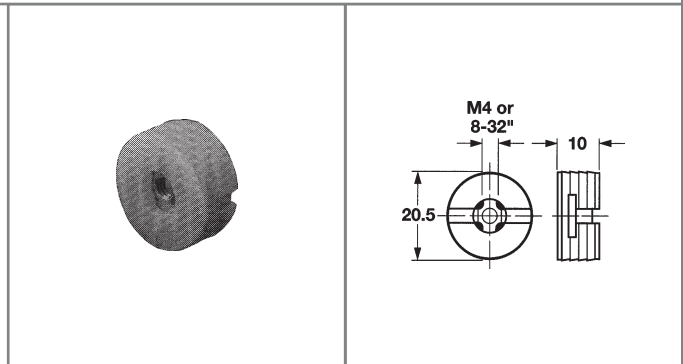

Door Bumpers

Door Bumpers L45631528P

Durable polyurethane door bumpers with self-adhesive, acrylate adhesive. 144 pieces on a single sheet. Finish is clear plastic.

Product #	Description	Qty Per Box
L45631528P	Door Bumper Transparent	1000

Drawer Front Connector

Drawer Front Connector L53000804P L53000813P

Pressed in a 20mm hole in drawer front. Allows for +/-2mm horizontal or vertical adjustment. Finish is white plastic.

Product #	Description	Qty Per Box
L53000804P	Drawer Front Connector M4 White	100
L53000813P	Drawer Front Connector 8-32 White	100