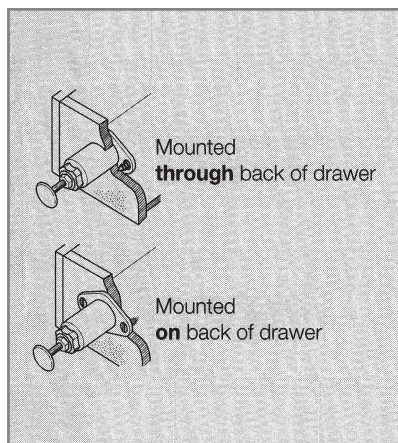

Drawer Front Connector

Drawer Front Connector L53000804P L53000813P

Pressed in a 20mm hole in drawer front. Allows for +/-2mm horizontal or vertical adjustment. Finish is white plastic.

Product #	Description	Qty Per Box
L53000804P	Drawer Front Connector M4 White	100
L53000813P	Drawer Front Connector 8-32 White	100

Flexi-Touch Drawer Latch

Flexi-Touch Drawer Latch L34562503

Spring latch releases drawer with the touch of a finger. Attachable from back or through back of drawer. Not for overlay drawer fronts. Screws are included. Finish is beige plastic.