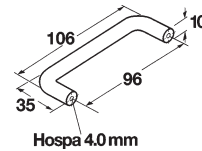

Nylon Pulls L21666403 L21666501 L21666618 L21666805
96mm nylon wire handles available in black, almond, light grey and white.

Product #	Description	Unit	Qty Per Box
L21666403	Nylon Wire Pull 96mm Black	each	100
L21666501	Nylon Wire Pull 96mm Almond	each	100
L21666618	Nylon Wire Pull 96mm Light Grey	each	100
L21666805	Nylon Wire Pull 96mm White	each	100

Brass Wire Pulls

Brass Wire Pulls
3" - 4" brass wire handles available in polished chrome plated, brushed (matt) chrome plated, brushed (matt) brass, and polished and lacquered brass. 8-32 x 25mm mounting screws are included in each package.

Product #	Description	Size Ax B	Hole Space C	Qty Per Box
L21649331	Wire Pull Polished Chrome 3"	84x30	76	50
L21649340	Wire Pull Polished Chrome 3.5"	97x30	89	50
L21649368	Wire Pull Polished Chrome 4"	110x30	102	50
L21649537	Wire Pull Brushed Chrome 3"	84x30	76	50
L21649546	Wire Pull Brushed Chrome 3.5"	97x30	89	50
L21649564	Wire Pull Brushed Chrome 4"	110x30	102	50
L21649635	Wire Pull Brushed Brass 3"	84x30	76	50
L21649644	Wire Pull Brushed Brass 3.5"	97x30	89	50
L21649662	Wire Pull Brushed Brass 4"	110x30	102	50
L21649939	Wire Pull Polished Brass 3"	84x30	76	50
L21649948	Wire Pull Polished Brass 3.5"	97x30	89	50
L21649966	Wire Pull Polished Brass 4"	110x30	102	50