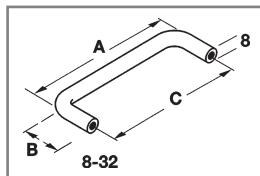

Nylon Pulls L21666403 L21666501 L21666618 L21666805
96mm nylon wire handles available in black, almond, light grey and white.

Product #	Description	Unit	Qty Per Box
L21666403	Nylon Wire Pull 96mm Black	each	100
L21666501	Nylon Wire Pull 96mm Almond	each	100
L21666618	Nylon Wire Pull 96mm Light Grey	each	100
L21666805	Nylon Wire Pull 96mm White	each	100

Brass Wire Pulls

Brass Wire Pulls
3" - 4" brass wire handles available in polished chrome plated, brushed (matt) chrome plated, brushed (matt) brass, and polished and lacquered brass. 8-32 x 25mm mounting screws are included in each package.