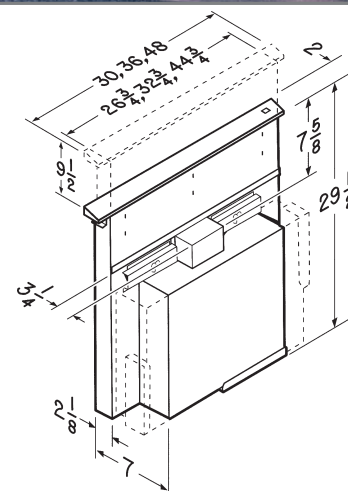

Built-In Specialty Down Draft System

Rangemaster RMDD Downdraft System RMDD3004

K Designed specifically to be compatible with most conventional and commercial style cooktops combining a sensational appearance with high performance features. Stainless steel construction on all exposed surfaces provides a durable finish and an unforgettable look.

The compact design is installed directly behind the cooktop for an unobtrusive appearance, while the thin profile saves precious space under the cabinet. The chimney rises over 9-1/2" when activated, ideal for large pots and pans. An infinitely adjustable control is designed to provide convenient access to govern the blower speed for effective and quiet operation, and an optional remote control will activate down draft from an alternate location. Heat Sentry adjusts blower speed to high in case of excess heat. Dishwasher-safe filters are easy to remove and feature a stylish brushed stainless steel appearance for a professional look. A unique ducting capability allows the internal or remote blower connection to be ducted to the left, right or downward (from left to right). Interior 500 CFM centrifugal blower or exterior blower options from 600 to 1500 CFM are available.