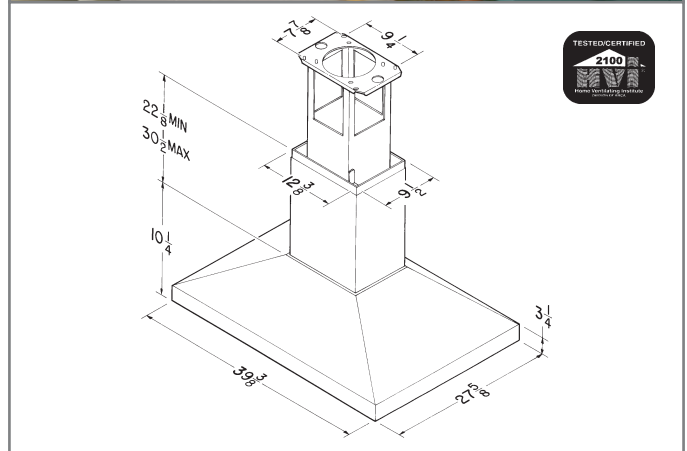

Provisa also features a concealed three-speed control in a 70cm x 100cm (27-5/8" x 39-3/8") size and an easily removable dishwasher safe stainless steel grease filter. This unit includes a telescopic flue to accommodate 8 to 9 foot ceilings.