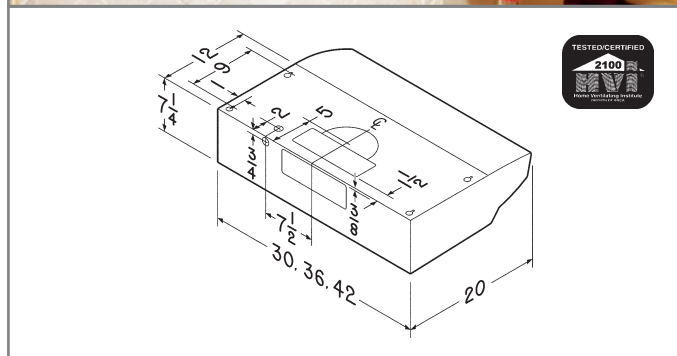

Product No.	Description	Width	Blower	Volts/ Amps	CFM	Duct Size
QS330##	QS3 Hood non-SS	30"	-	120/2.8	400*	var.**
QS330SS	QS3 Hood SS	30"	-	120/2.8	400*	var.**
QS336##	QS3 Hood non-SS	36"	-	120/2.8	400*	var.**
QS336SS	QS3 Hood SS	36"	-	120/2.8	400*	var.**
SP300108	Wall Shield WW/AA	30"	-	-	-	-
SP300223	Wall Shield BC/BL	30"	-	-	-	-
SP3004	Wall Shield SS	30"	-	-	-	-
SP360108	Wall Shield WW/AA	36"	-	-	-	-
SP360223	Wall Shield BC/BL	36"	-	-	-	-
SP3604	Wall Shield SS	36"	-	-	-	-