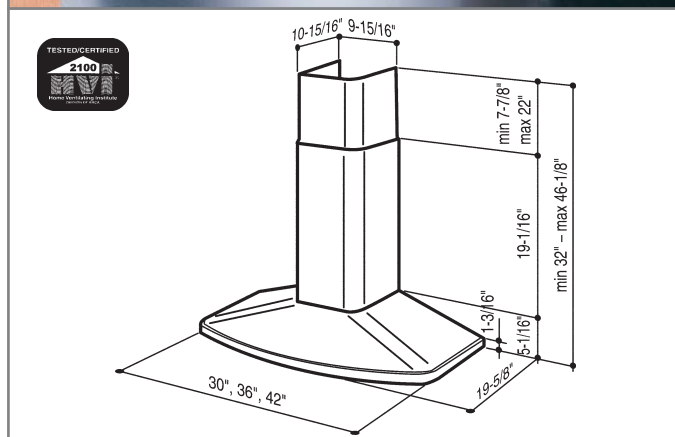

Product No.	Description	Width	Blower	Volts/ Amps	CFM	Duct Size
RM523004	RM52000 Hood	30"	-	120/3.1	370	6" RD
RM523604	RM52000 Hood	36"	-	120/3.1	370	6" RD