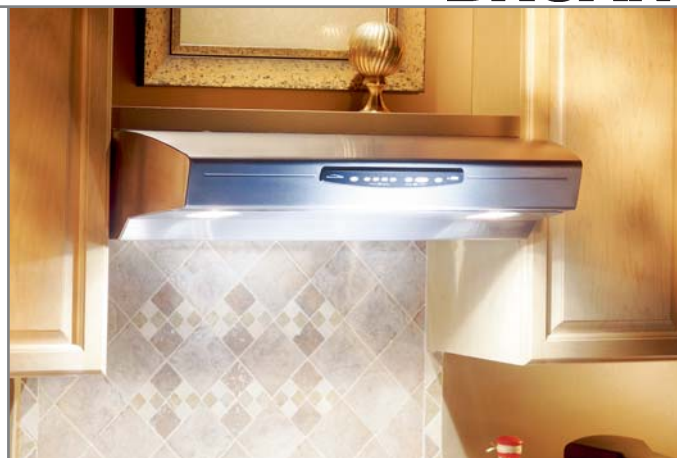

Product No.	Description	Width	Blower	Volts/ Amps	CFM	Duct Size
QS330##	QS3 Hood non-SS	30"	-	120/2.8	400*	var.**
QS330SS	QS3 Hood SS	30"	-	120/2.8	400*	var.**
QS336##	QS3 Hood non-SS	36"	-	120/2.8	400*	var.**
QS336SS	QS3 Hood SS	36"	-	120/2.8	400*	var.**
SP300108	Wall Shield WW/AA	30"	-	-	-	-
SP300223	Wall Shield BC/BL	30"	-	-	-	-
SP3004	Wall Shield SS	30"	-	-	-	-
SP360108	Wall Shield WW/AA	36"	-	-	-	-
SP360223	Wall Shield BC/BL	36"	-	-	-	-
SP3604	Wall Shield SS	36"	-	-	-	-