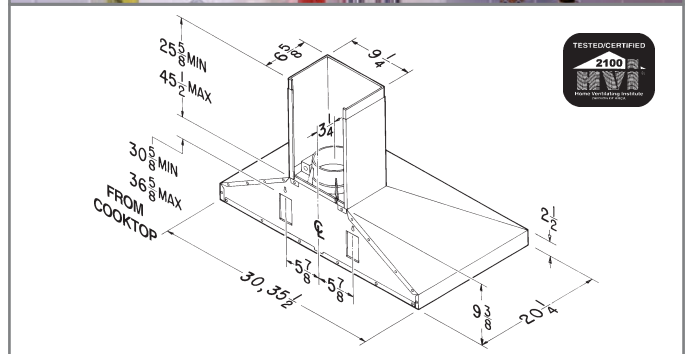

Product No.	Description	Width	Blower	Volts/ Amps	CFM	Duct Size
613004	RM Ballista Hood	30"	Interior	120/3.1	450	6" RD

K