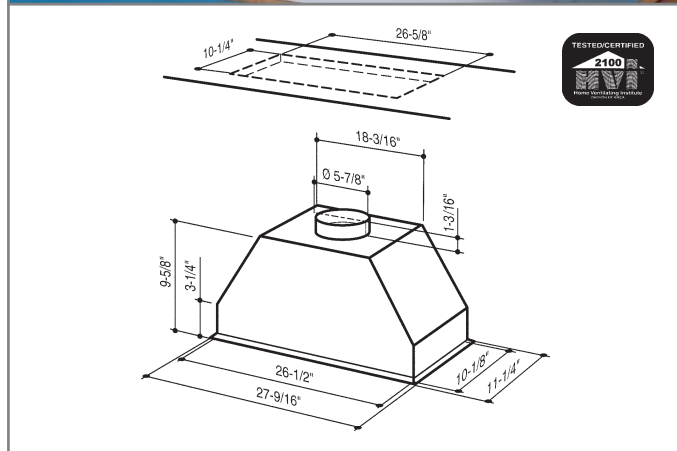

Custom Power Pack

Rangemaster Custom Power Pack RMP1 RMP17004

The Rangemaster Custom Power Pack is designed to fit flush with the bottom of a cabinet or custom hood that's 30 to 42 inches wide. The 400 CFM centrifugal blower is combined with a multispeed control to provide quiet and effective performance. Two 20-watt halogen lamps compliments the beauty of a fully enclosed bottom containing dishwasher-safe aluminum filters with a quick-release latch and a professional-style appearance.

Exterior blower model (RMPE) is also available, which provides higher exhaust options and a choice of 600, 900, 1200 or 1500 CFM. Requires separate purchase of a non-ducted kit for indoor exhaust recirculation. Install power pack so that the bottom of the unit is 24 to 30 inches above the cooking surface.

Product No.	Description	Width	Blower	Volts/ Amps	CFM	Duct Size
RMP17004	RMP1 Power Pack	27.6"	Interior	120/3.1	400	6" RD

Allure III Range Hoods

Allure III QS3 Series QS330 QS336

Allure combines modern styling with advanced features like three-speed electronic control plus boost-speed mode, delay-off and filter cleaning reminder. Easy cleaning is assured by a DuPont Teflon® bottom pan in a fully enclosed range hood containing dishwasher-safe professional-style filters. Three-level light settings are powered by dual PAR20 flood halogen lamps (not included). The Allure III QS3 Series is an ultra quiet 0.4 sones at normal speed, with an extra powerful 400 CFM boost (*100 CFM at Normal setting, 250 CFM and 3.5 sones at High setting, 7 sones at Boost). Advanced Heat Sentry™ detects excessive heat and adjusts hood speed for proper ventilation. Cyclonic Action improves capture performance, and offers **four-way convertibility 3-1/4" x 10" (horizontal and vertical, included), 7" round (vertical) and non-ducted (non-ducted CS filters sold separately). Available in Almond (AA), Biscuit (BC), Black (BL), Stainless Steel (SS) and White (WW).