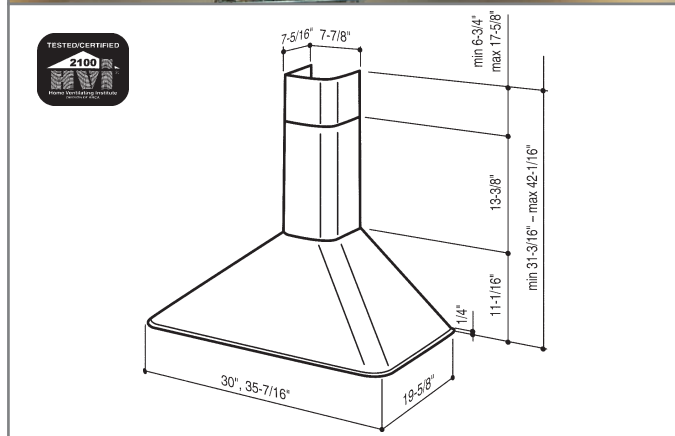

The 50000 Series includes a ducted/non-ducted telescopic flue to accommodate 8 to 9 foot ceilings. Extension flues for higher ceilings are also available for ducted applications. It also includes a non-ducted kit for indoor exhaust recirculation. Install hood so that the bottom of the unit is 24 to 30 inches above the cooking surface.