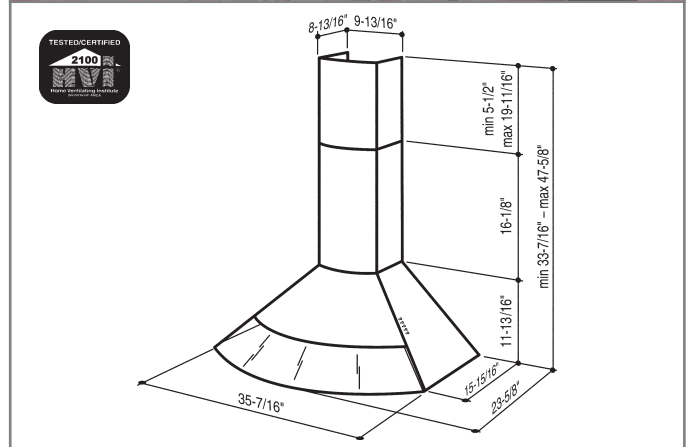

Product No.	Description	Width	Blower	Volts/ Amps	CFM	Duct Size
RM659004	RM65000 Hood	35.5"	-	120/3.1	450	6" RD