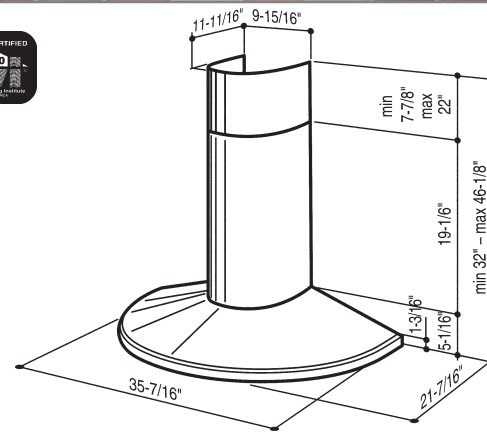

Fashion Chimney RM51000

Rangemaster RM51000 Series RM519004

The 51000 Series is a wall-mounted chimney hood with sleek, graceful curves that is engineered to meet the requirements of today's highly styled, conventional appliances and kitchens. Its 370 CFM centrifugal blower and multispeed slide control provide quiet, effective performance. Two 20-watt halogen lamps accentuates the beauty of a fully enclosed bottom containing dishwasher-safe aluminum filters with a quick-release latch and a professional-style appearance.

The 51000 Series includes a ducted/non-ducted telescopic flue to accommodate 8 to 9 foot ceilings. Extension flues for higher ceilings are also available for ducted applications. The non-ducted flue requires separate purchase of a non-ducted kit for indoor exhaust recirculation. Install hood so that the bottom of the unit is 24 to 30 inches above the cooking surface.