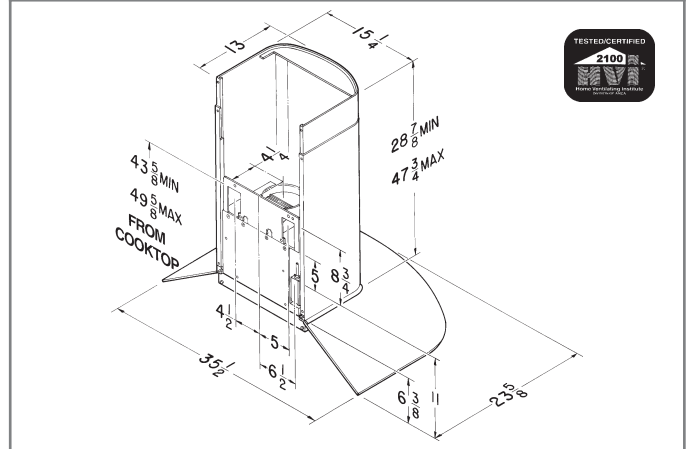

Mirage also features easy to clean seamless corners in an impactful 90cm (35-1/2") size and a stylish dishwasher safe stainless steel grease filter. This unit includes a telescopic flue to accommodate 8 to 10 foot ceilings.