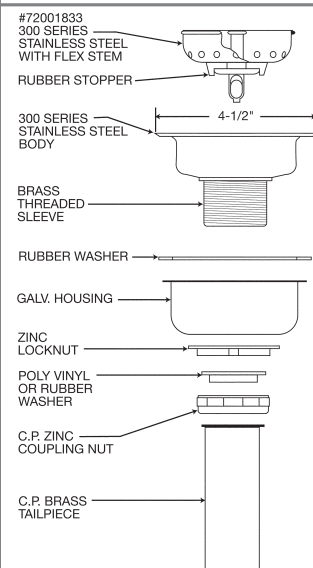

Stainless Steel Drain and Strainer LKJ35

Basket and body made of 300 series stainless steel. Basket has flex stem. Chrome plated brass tailpiece. Fits 3-1/2" opening, with overall top diameter of approximately 4-1/2". Snap fit strainer basket stem – no orientation for opening and closing needed. This drain is sold both as an accessory item, as well as with selected sink packages.

Stainless Steel Bottom Grids LKWOBG

Stainless steel wire bottom grids that protect the bottom of your Elkay sink. All bottom grids are custom designed to fit only Elkay sinks and are formed from stainless steel with a bright polished finish and black vinyl feet. Models LKWOBG are designed to be used with bowls that have an off-center drain opening.

Other Accessories

Other accessories like colanders, cutting boards and more are available by special order.

LK313

LKJ35

LKWRB1115SS

Removable Dish Rack

LKWERBSS

LKWUCSS

LKWOBG1115SS

LKWOBG1316SS/1418SS/2816SS

Product No.	Description	Overall Dimensions (inches)	Fits Bowl Size (inches)
LK313CR	Elkay Soap Dispenser Chrome	2 ¹⁵ / ₁₆ ht,reach	
LK313NK	Elkay Soap Dispenser Br Nickel	2 ¹⁵ / ₁₆ ht,reach	
LKJ35	Elkay SS Drain and Strainer	4 ¹ / ₂ dia.	3 ¹ / ₂ opening
LKWRB1115SS	Elkay Rinsing Basket	10 ¹ / ₂ x 14 x 7	11 ¹ / ₂ x 15
LKWERBSS	Elkay Exp. Rinsing Basket	12 ² / ₈ x 15 ³ / ₈ + x 5 ¹ / ₂	13 ¹ / ₂ -20 x 15-18
LKWUCSS	Elkay Utensil Caddy	5 ¹ / ₈ x 3 ¹ / ₂ x 4 ³ / ₈	fits all baskets
LKWOBG1115SS	Elkay Bottom Grid	10 ¹ / ₂ x 14	11 ¹ / ₂ x 15
LKWOBG1316SS	Elkay Bottom Grid	12 ¹ / ₂ x 15	13 ¹ / ₂ x 16
LKWOBG1418SS	Elkay Bottom Grid	13 x 17	14 x 18
LKWOBG2816SS	Elkay Bottom Grid	26 ¹ / ₂ x 14 ³ / ₄	28 x 16
LKSB16	Elkay Stainless Butler Cleaner		