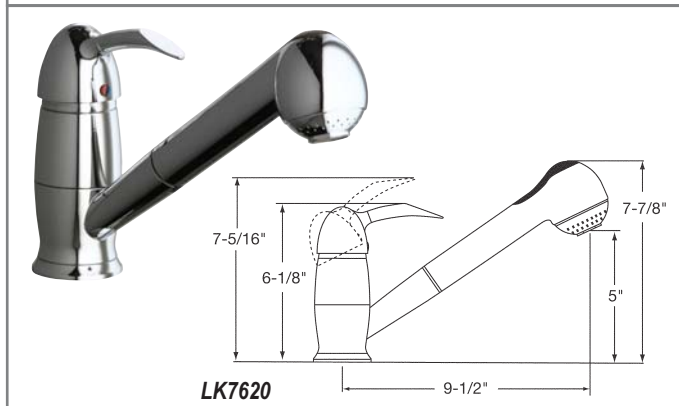

All Elkay custom design undermount sinks are designed to affix easily to the underside of any solid surface countertop. Template and countertop mounting clips are packed with every sink.

Product No.	Description	Small Bowl on...	Minimum Cabinet Size
ELUH3120L	Stainless Steel UM Double Bowl	left	36"
ELUH3120R	Stainless Steel UM Double Bowl	right	36"

Installation Profile of ELUH Double Bowl Models
The template provided with each ELUH sink provides the only type of installation recommended by Elkay.

Elkay Accessories

ELKAY®

Faucets

- Solid brass construction
- 3/8" O.D. flexible braided supply tubes with 1/2" I.P.S. adapters
- One faucet hole installation
- Maximum countertop thickness 1-1/2"
- Each features water saving flow restrictor: 2.5 gallons per minute (G.P.M.) or 9.5 liters per minute (L/min) at 80 P.S.I.G. supply pressure
- Due to the weight of these faucets, Elkay recommends that they be installed to an 18 gauge stainless steel sink (or heavier) or to a solid surface countertop

Arezzo™ Faucet LK7420CR LK7420NK

- Single-lever, top-mount pre-rinse faucet
- 5-5/8" spout height from deck to aerator, 6-5/8" reach
- 360 degree swing spout from center, 360 degree swing base

Ferrara™ Faucet LK7620CR LK7620NK

- Single-lever, top-mount spray and stream pull-out faucet
- 5" spout height from deck to aerator, 9-1/2" reach

Product No.	Description	Size
LK7420CR	Elkay Arezzo Faucet - Chrome	18-1/16" overall height
LK7420NK	Elkay Arezzo Faucet - Brushed Nickel	18-1/16" overall height
LK7620CR	Elkay Ferrara Faucet - Chrome	7-7/8" overall height
LK7620NK	Elkay Ferrara Faucet - Brushed Nickel	7-7/8" overall height