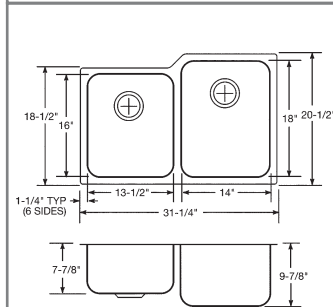

Stainless Steel UM Double Bowl Sink

ELKAY®

Lustertone®

Stainless Steel UM Double Bowl Sink with Reveal ELUH3120L/R

31-1/4" W x 20-1/2" D (794mm x 521mm) OD

7-7/8" (200mm) deep small bowl, 9-7/8" (251mm) deep large bowl

- ELUH3120L (small bowl on left) shown
- Formed from 18 gauge, type 304 stainless steel
- Highest quality
- Seamlessly formed from nickel bearing stainless steel
- Exposed surfaces are hand-blended to a lustrous highlighted Lustertone® satin finish
- Underside of sink is fully protected by heavy duty Sound Guard™ under-coating
- Elkay's custom design undermount sinks are now available with high-shine reveal, giving you even more design options. These undermount sinks can be installed with a recessed countertop showing the highlighted inside top bowl radius
- Drain opening size is 3-1/2"

All Elkay custom design undermount sinks are designed to affix easily to the underside of any solid surface countertop. Template and countertop mounting clips are packed with every sink.

Product No.	Description	Small Bowl on...	Minimum Cabinet Size
ELUH3120L	Stainless Steel UM Double Bowl	left	36"
ELUH3120R	Stainless Steel UM Double Bowl	right	36"

Installation Profile of ELUH Double Bowl Models
The template provided with each ELUH sink provides the only type of installation recommended by Elkay.

Elkay Accessories

ELKAY®

Faucets

- Solid brass construction
- 3/8" O.D. flexible braided supply tubes with 1/2" I.P.S. adapters
- One faucet hole installation
- Maximum countertop thickness 1-1/2"
- Each features water saving flow restrictor: 2.5 gallons per minute (G.P.M.) or 9.5 liters per minute (L/min) at 80 P.S.I.G. supply pressure
- Due to the weight of these faucets, Elkay recommends that they be installed to an 18 gauge stainless steel sink (or heavier) or to a solid surface countertop