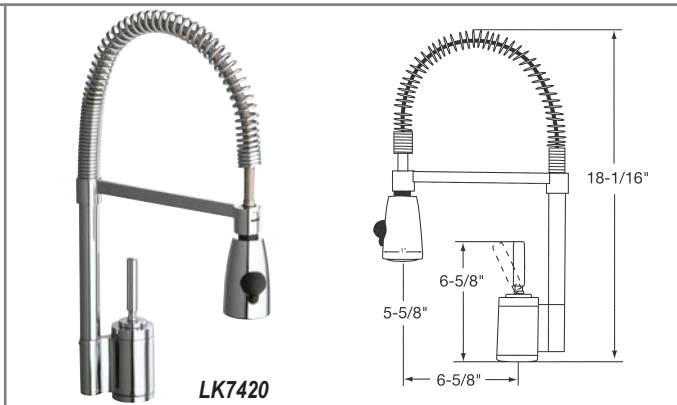

All Elkay custom design undermount sinks are designed to affix easily to the underside of any solid surface countertop. Template and countertop mounting clips are packed with every sink.

Product No.	Description	Small Bowl on...	Minimum Cabinet Size
ELUH3120L	Stainless Steel UM Double Bowl	left	36"
ELUH3120R	Stainless Steel UM Double Bowl	right	36"

Installation Profile of ELUH Double Bowl Models
The template provided with each ELUH sink provides the only type of installation recommended by Elkay.

Elkay Accessories

ELKAY®

Faucets

- Solid brass construction
- 3/8" O.D. flexible braided supply tubes with 1/2" I.P.S. adapters
- One faucet hole installation
- Maximum countertop thickness 1-1/2"
- Each features water saving flow restrictor: 2.5 gallons per minute (G.P.M.) or 9.5 liters per minute (L/min) at 80 P.S.I.G. supply pressure
- Due to the weight of these faucets, Elkay recommends that they be installed to an 18 gauge stainless steel sink (or heavier) or to a solid surface countertop

Arezzo™ Faucet LK7420CR LK7420NK

- Single-lever, top-mount pre-rinse faucet
- 5-5/8" spout height from deck to aerator, 6-5/8" reach
- 360 degree swing spout from center, 360 degree swing base

Ferrara™ Faucet LK7620CR LK7620NK

- Single-lever, top-mount spray and stream pull-out faucet
- 5" spout height from deck to aerator, 9-1/2" reach

Product No.	Description	Size
LK7420CR	Elkay Arezzo Faucet - Chrome	18-1/16" overall height
LK7420NK	Elkay Arezzo Faucet - Brushed Nickel	18-1/16" overall height
LK7620CR	Elkay Ferrara Faucet - Chrome	7-7/8" overall height
LK7620NK	Elkay Ferrara Faucet - Brushed Nickel	7-7/8" overall height