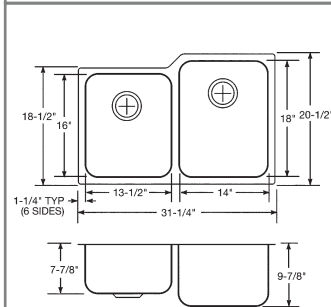

Stainless Steel UM Double Bowl Sink

ELKAY®

Lustertone®

Stainless Steel UM Double Bowl Sink with Reveal ELUH3120L/R

31-1/4" W x 20-1/2" D (794mm x 521mm) OD

7-7/8" (200mm) deep small bowl, 9-7/8" (251mm) deep large bowl

- ELUH3120L (small bowl on left) shown
- Formed from 18 gauge, type 304 stainless steel
- Highest quality
- Seamlessly formed from nickel bearing stainless steel
- Exposed surfaces are hand-blended to a lustrous highlighted Lustertone® satin finish
- Underside of sink is fully protected by heavy duty Sound Guard™ under-coating
- Elkay's custom design undermount sinks are now available with high-shine reveal, giving you even more design options. These undermount sinks can be installed with a recessed countertop showing the highlighted inside top bowl radius
- Drain opening size is 3-1/2"

All Elkay custom design undermount sinks are designed to affix easily to the underside of any solid surface countertop. Template and countertop mounting clips are packed with every sink.

Product No.	Description	Small Bowl on...	Minimum Cabinet Size
ELUH3120L	Stainless Steel UM Double Bowl	left	36"
ELUH3120R	Stainless Steel UM Double Bowl	right	36"

Installation Profile of ELUH Double Bowl Models
The template provided with each ELUH sink provides the only type of installation recommended by Elkay.

Elkay Accessories

ELKAY®

Faucets

- Solid brass construction
- 3/8" O.D. flexible braided supply tubes with 1/2" I.P.S. adapters
- One faucet hole installation
- Maximum countertop thickness 1-1/2"
- Each features water saving flow restrictor: 2.5 gallons per minute (G.P.M.) or 9.5 liters per minute (L/min) at 80 P.S.I.G. supply pressure
- Due to the weight of these faucets, Elkay recommends that they be installed to an 18 gauge stainless steel sink (or heavier) or to a solid surface countertop