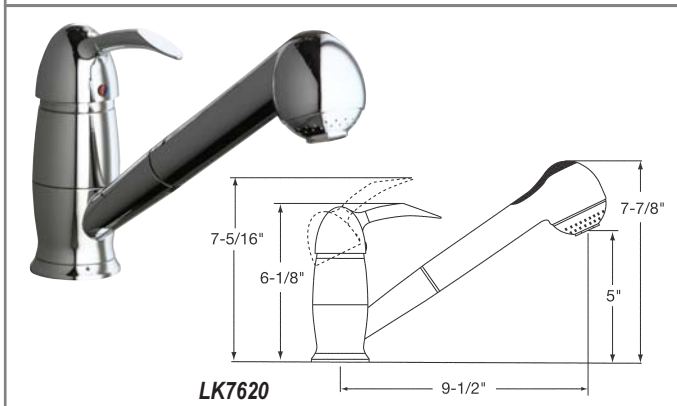

All Elkay custom design undermount sinks are designed to affix easily to the underside of any solid surface countertop. Template and countertop mounting clips are packed with every sink.

Product No.	Description	Small Bowl on...	Minimum Cabinet Size
ELUH3120L	Stainless Steel UM Double Bowl	left	36"
ELUH3120R	Stainless Steel UM Double Bowl	right	36"

Installation Profile of ELUH Double Bowl Models
The template provided with each ELUH sink provides the only type of installation recommended by Elkay.

Elkay Accessories

ELKAY®

Faucets

- Solid brass construction
- 3/8" O.D. flexible braided supply tubes with 1/2" I.P.S. adapters
- One faucet hole installation
- Maximum countertop thickness 1-1/2"
- Each features water saving flow restrictor: 2.5 gallons per minute (G.P.M.) or 9.5 liters per minute (L/min) at 80 P.S.I.G. supply pressure
- Due to the weight of these faucets, Elkay recommends that they be installed to an 18 gauge stainless steel sink (or heavier) or to a solid surface countertop

Arezzo™ Faucet LK7420CR LK7420NK

- Single-lever, top-mount pre-rinse faucet
- 5-5/8" spout height from deck to aerator, 6-5/8" reach
- 360 degree swing spout from center, 360 degree swing base

Ferrara™ Faucet LK7620CR LK7620NK

- Single-lever, top-mount spray and stream pull-out faucet
- 5" spout height from deck to aerator, 9-1/2" reach

Product No.	Description	Size
LK7420CR	Elkay Arezzo Faucet - Chrome	18-1/16" overall height
LK7420NK	Elkay Arezzo Faucet - Brushed Nickel	18-1/16" overall height
LK7620CR	Elkay Ferrara Faucet - Chrome	7-7/8" overall height
LK7620NK	Elkay Ferrara Faucet - Brushed Nickel	7-7/8" overall height