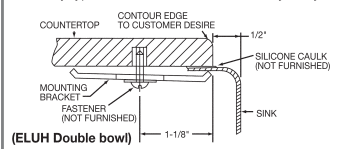

Stainless Steel UM Double Bowl Sink

ELKAY®

Lustertone®

Stainless Steel UM Double Bowl Sink with Reveal ELUH3120L/R

31-1/4" W x 20-1/2" D (794mm x 521mm) OD

7-7/8" (200mm) deep small bowl, 9-7/8" (251mm) deep large bowl

- ELUH3120L (small bowl on left) shown
- Formed from 18 gauge, type 304 stainless steel
- Highest quality
- Seamlessly formed from nickel bearing stainless steel
- Exposed surfaces are hand-blended to a lustrous highlighted Lustertone® satin finish
- Underside of sink is fully protected by heavy duty Sound Guard™ under-coating
- Elkay's custom design undermount sinks are now available with high-shine reveal, giving you even more design options. These undermount sinks can be installed with a recessed countertop showing the highlighted inside top bowl radius
- Drain opening size is 3-1/2"

Installation Profile of ELUH Double Bowl Models
The template provided with each ELUH sink provides the only type of installation recommended by Elkay.

Elkay Accessories

ELKAY®

Faucets

- Solid brass construction
- 3/8" O.D. flexible braided supply tubes with 1/2" I.P.S. adapters
- One faucet hole installation
- Maximum countertop thickness 1-1/2"
- Each features water saving flow restrictor: 2.5 gallons per minute (G.P.M.) or 9.5 liters per minute (L/min) at 80 P.S.I.G. supply pressure
- Due to the weight of these faucets, Elkay recommends that they be installed to an 18 gauge stainless steel sink (or heavier) or to a solid surface countertop