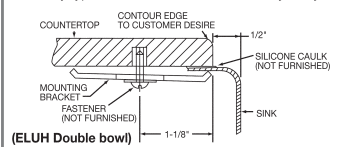

Stainless Steel UM Double Bowl Sink

ELKAY®

Lustertone®

Stainless Steel UM Double Bowl Sink with Reveal ELUH3120L/R

31-1/4" W x 20-1/2" D (794mm x 521mm) OD

7-7/8" (200mm) deep small bowl, 9-7/8" (251mm) deep large bowl

- ELUH3120L (small bowl on left) shown
- Formed from 18 gauge, type 304 stainless steel
- Highest quality
- Seamlessly formed from nickel bearing stainless steel
- Exposed surfaces are hand-blended to a lustrous highlighted Lustertone® satin finish
- Underside of sink is fully protected by heavy duty Sound Guard™ under-coating
- Elkay's custom design undermount sinks are now available with high-shine reveal, giving you even more design options. These undermount sinks can be installed with a recessed countertop showing the highlighted inside top bowl radius
- Drain opening size is 3-1/2"

Installation Profile of ELUH Double Bowl Models
The template provided with each ELUH sink provides the only type of installation recommended by Elkay.

Elkay Accessories

ELKAY®

Faucets

- Solid brass construction
- 3/8" O.D. flexible braided supply tubes with 1/2" I.P.S. adapters
- One faucet hole installation
- Maximum countertop thickness 1-1/2"
- Each features water saving flow restrictor: 2.5 gallons per minute (G.P.M.) or 9.5 liters per minute (L/min) at 80 P.S.I.G. supply pressure
- Due to the weight of these faucets, Elkay recommends that they be installed to an 18 gauge stainless steel sink (or heavier) or to a solid surface countertop