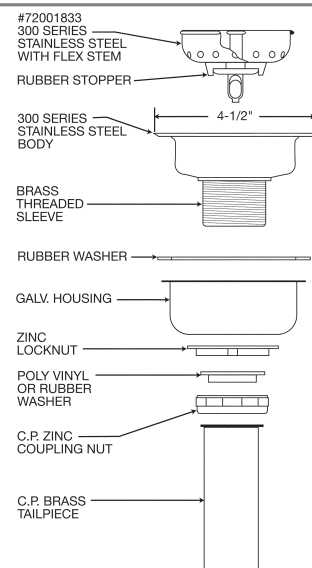

Stainless Steel Drain and Strainer LKJ35

Basket and body made of 300 series stainless steel. Basket has flex stem. Chrome plated brass tailpiece. Fits 3-1/2" opening, with overall top diameter of approximately 4-1/2". Snap fit strainer basket stem – no orientation for opening and closing needed. This drain is sold both as an accessory item, as well as with selected sink packages.

Stainless Steel Bottom Grids LKWOBG

Stainless steel wire bottom grids that protect the bottom of your Elkay sink. All bottom grids are custom designed to fit only Elkay sinks and are formed from stainless steel with a bright polished finish and black vinyl feet. Models LKWOBG are designed to be used with bowls that have an off-center drain opening.

Other Accessories

Other accessories like colanders, cutting boards and more are available by special order.

LK313

LKJ35

LKWRB1115SS

Removable Dish Rack

LKWERBSS

LKWUCSS

LKWOBG1115SS

LKWOBG1316SS/1418SS/2816SS

Product No.	Description	Overall Dimensions (inches)	Fits Bowl Size (inches)
LK313CR	Elkay Soap Dispenser Chrome	2 ¹⁵ / ₁₆ ht,reach	
LK313NK	Elkay Soap Dispenser Br Nickel	2 ¹⁵ / ₁₆ ht,reach	
LKJ35	Elkay SS Drain and Strainer	4 ¹ / ₂ dia.	3 ¹ / ₂ opening
LKWRB1115SS	Elkay Rinsing Basket	10 ¹ / ₂ x 14 x 7	11 ¹ / ₂ x 15
LKWERBSS	Elkay Exp. Rinsing Basket	12 ² / ₈ x 15 ³ / ₈ + x 5 ¹ / ₂	13 ¹ / ₂ -20 x 15-18
LKWUCSS	Elkay Utensil Caddy	5 ¹ / ₈ x 3 ¹ / ₂ x 4 ³ / ₈	fits all baskets
LKWOBG1115SS	Elkay Bottom Grid	10 ¹ / ₂ x 14	11 ¹ / ₂ x 15
LKWOBG1316SS	Elkay Bottom Grid	12 ¹ / ₂ x 15	13 ¹ / ₂ x 16
LKWOBG1418SS	Elkay Bottom Grid	13 x 17	14 x 18
LKWOBG2816SS	Elkay Bottom Grid	26 ¹ / ₂ x 14 ³ / ₄	28 x 16
LKSB16	Elkay Stainless Butler Cleaner		