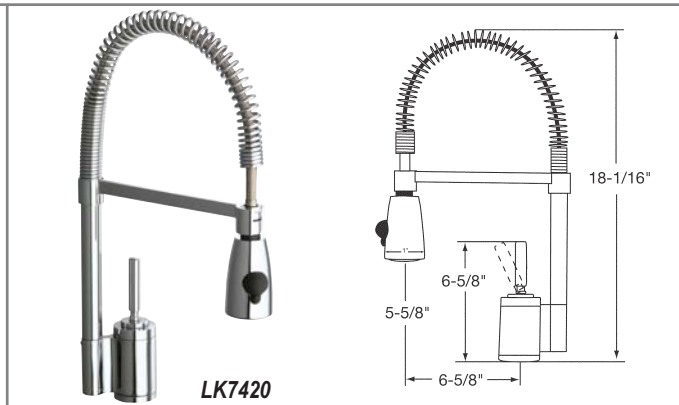

All Elkay custom design undermount sinks are designed to affix easily to the underside of any solid surface countertop. Template and countertop mounting clips are packed with every sink.

Product No.	Description	Small Bowl on...	Minimum Cabinet Size
ELUH3120L	Stainless Steel UM Double Bowl	left	36"
ELUH3120R	Stainless Steel UM Double Bowl	right	36"

Installation Profile of ELUH Double Bowl Models
The template provided with each ELUH sink provides the only type of installation recommended by Elkay.

Elkay Accessories

ELKAY®

Faucets

- Solid brass construction
- 3/8" O.D. flexible braided supply tubes with 1/2" I.P.S. adapters
- One faucet hole installation
- Maximum countertop thickness 1-1/2"
- Each features water saving flow restrictor: 2.5 gallons per minute (G.P.M.) or 9.5 liters per minute (L/min) at 80 P.S.I.G. supply pressure
- Due to the weight of these faucets, Elkay recommends that they be installed to an 18 gauge stainless steel sink (or heavier) or to a solid surface countertop

Arezzo™ Faucet LK7420CR LK7420NK

- Single-lever, top-mount pre-rinse faucet
- 5-5/8" spout height from deck to aerator, 6-5/8" reach
- 360 degree swing spout from center, 360 degree swing base

Ferrara™ Faucet LK7620CR LK7620NK

- Single-lever, top-mount spray and stream pull-out faucet
- 5" spout height from deck to aerator, 9-1/2" reach

Product No.	Description	Size
LK7420CR	Elkay Arezzo Faucet - Chrome	18-1/16" overall height
LK7420NK	Elkay Arezzo Faucet - Brushed Nickel	18-1/16" overall height
LK7620CR	Elkay Ferrara Faucet - Chrome	7-7/8" overall height
LK7620NK	Elkay Ferrara Faucet - Brushed Nickel	7-7/8" overall height