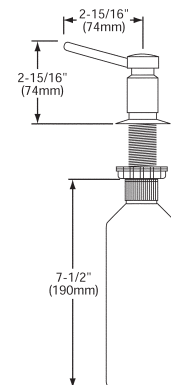

Elkay Accessories

ELKAY®

Soap/Lotion Dispenser LK313CR LK313NK

Deluxe plunger type dispenser for liquid soap or hand lotion. Plastic, concealed 1/2 pint container fills from top. LK313CR is chrome plated finish, LK313NK is brushed nickel finish.

Stainless Steel Drain and Strainer LKJ35

Basket and body made of 300 series stainless steel. Basket has flex stem. Chrome plated brass tailpiece. Fits 3-1/2" opening, with overall top diameter of approximately 4-1/2". Snap fit strainer basket stem – no orientation for opening and closing needed. This drain is sold both as an accessory item, as well as with selected sink packages.

Stainless Steel Rinsing Baskets LKWRB1115SS LKWERBSS

Ideal for rinsing food or drying dishes. All rinsing baskets are custom designed to fit Elkay sinks and are formed from stainless steel with a bright polished finish and black vinyl feet. LKWRB1115SS comes with removable dish rack 6-3/4" x 10" x 2-3/4". LKWERBSS is expandable from 15-3/8" to 24-1/2" and fits bowl sizes from 13-1/2" x 15" to 20" x 18". LKWUCSS Utensil Caddy fits all rinsing baskets.

Stainless Steel Bottom Grids LKWOBG

Stainless steel wire bottom grids that protect the bottom of your Elkay sink. All bottom grids are custom designed to fit only Elkay sinks and are formed from stainless steel with a bright polished finish and black vinyl feet. Models LKWOBG are designed to be used with bowls that have an off-center drain opening.

Stainless Butler LKSB16