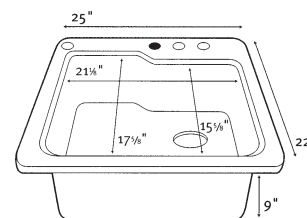

Product No.	Description	Unit	Approximate Shipping Weight/Unit
KSSB2522-##	Swanstone Single Bowl Kitchen Sink	each	23 lbs.