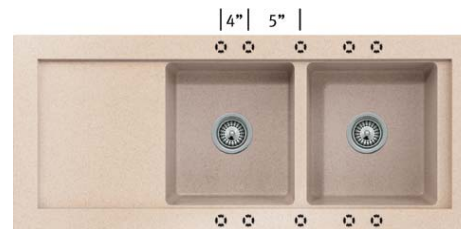

QZDB4820

Swanstone Single Bowl Sink

Swanstone Classics

Solid Surface Single Bowl Kitchen Sink KSSB2522

25" W x 22" D (635mm x 559mm), 9" (229mm) deep bowls OD

This bowl incorporates specialized convenience features into a compact design. All Swanstone drop-in kitchen sinks can also be installed as undermount. See the Decorative Surfaces/Fabrication section for more undermount sinks.

KSSB2522 kit includes one compression molded kitchen sink, mounting hardware and nylon screws, and complete installation instructions.

Available in White (01), Tahiti White (11), Black Galaxy (15), Bisque (18), Arctic Granite (35), Bone (37), Bermuda Sand (40), Gray Granite (42), Almond Galaxy (46), Tahiti Desert (A0), Tahiti Sand (A1) and Tahiti Ivory (A9).

Other Swanstone colors available by special order.