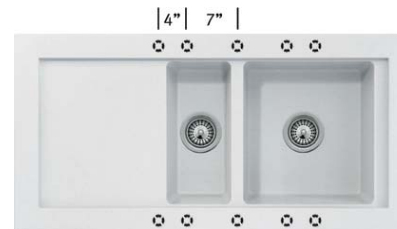

Granite Elara Kitchen Sinks

Metropolitan Collection Granite Double Bowl Kitchen Sinks

Made from 80% quartz and hard polymer resin, these sinks have the feel of natural stone. The hard, durable surface resists chipping and scratching and looks great under glossy materials like natural granite. Stylish, contemporary European sink designs can be installed drop-in or undermount (UMQZ-00 undermount clips sold separately and must block to cut notch in, or use UC100 PNS clips with Sink Setter). One hole for single-stem faucets, additional holes can be drilled with a 1-1/4" hole saw. The non-porous material resists staining and can be cleaned with common household cleansers. Available in Nero (77). Bianca (75) and Granito (76) available by special order.

Granite Elara Double Bowl QZDB3620-77

36-3/16" W x 20-5/8" D (919mm x 524mm), 8" (203mm) deep bowls OD

Granite Elara Double Bowl w/drainboard QZLS4120-77

41-5/8" W x 20-5/8" D (1057mm x 524mm), 8" (203mm) deep bowls OD
Large/small layout offers flexibility, drainboard can be installed left or right.

Granite Elara Double Bowl w/drainboard QZDB4820-77

48" W x 20-5/8" D (1219mm x 524mm), 8" (203mm) deep bowls OD
Great work space and large bowls, drainboard can be installed left or right.

Product No.	Description	Unit	Approximate Shipping Weight/Unit
QZDB3620-77	Quartz Elara Double Bowl, Nero	each	60 lbs.
QZLS4120-77	Quartz Elara Double Bowl, Nero	each	65 lbs.
QZDB4820-77	Quartz Elara Double Bowl, Nero	each	70 lbs.

QZLS4120

Swanstone Single Bowl Sink

Swanstone Classics

Solid Surface Single Bowl Kitchen Sink KSSB2522

25" W x 22" D (635mm x 559mm), 9" (229mm) deep bowls OD