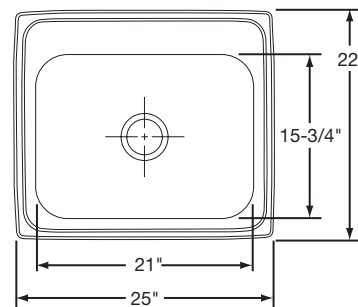

Cabinet Size: 36"

Bowl Size: 21" x 15 3/4" Left Bowl
 7 1/2" x 15 3/4" Right Bowl

Shipping Weight: 18 1/2 lbs.

WLDO3322D8_5DGL

\$540.00

Bowl Type: Double
Depth: 5" Left Bowl
 8" Right Bowl
Material: 18 Gauge Premium 304 Nickel-Bearing Stainless Steel
Finish: High-Lustre Diamond-Glo
 Fully Undercoated
Hole Drillings: 3 or 4
Drain Opening: 3 1/2" (Center Drain)
Rinsing Baskets: RRB715CR (Small Bowl), RERBSS (Large Bowl)
Cutting Board: RCB816 (Small Bowl), RCB1516 (Large Bowl)

Cabinet Size: 36"

Bowl Size: 7 1/2" x 15 3/4" Left Bowl
 21" x 15 3/4" Right Bowl

Shipping Weight: 18 1/2 lbs.

WLS2522D7DG

\$418.00

Bowl Type: Single
Depth: 7"
Material: 18 Gauge Premium 304 Nickel-Bearing Stainless Steel
Finish: High-Lustre Diamond-Glo Fully Undercoated
Hole Drillings: 3 or 4
Drain Opening: 3 1/2" (Center Drain)
Rinsing Basket: RERBSS
Cutting Board: RCB1516

Cabinet Size: 30"

Bowl Size: 21" x 15 3/4"

Shipping Weight: 12 lbs.

WLS2522D10DG

\$482.00

Bowl Type: Single
Depth: 10"
Material: 18 Gauge Premium 304 Nickel-Bearing Stainless Steel
Finish: High-Lustre Diamond-Glo Fully Undercoated
Hole Drillings: 3 or 4
Drain Opening: 3 1/2" (Center Drain)
Rinsing Basket: RERBSS
Cutting Board: RCB1516

Cabinet Size: 30"

Bowl Size: 21" x 15 3/4"

Shipping Weight: 12 lbs.

WLS2522D12DG

\$514.00

Bowl Type: Single
Depth: 12"
Material: 18 Gauge Premium 304 Nickel-Bearing Stainless Steel
Finish: High-Lustre Diamond-Glo Fully Undercoated
Hole Drillings: 3 or 4
Drain Opening: 3 1/2" (Center Drain)
Rinsing Basket: RERBSS
Cutting Board: RCB1516