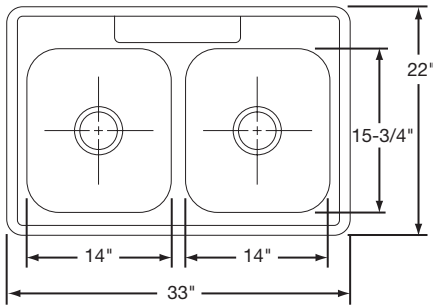

PBLD3322D8SN

$174.00

Bowl Type: Double
Depth: 8"
Material: 300 Series Stainless Steel
Finish: Soft Satin-Buffed and Machine Ground Fully Undercoated
Hole Drillings: 3 or 4
Drain Opening: 3 1/2" (Center Drain)
Rinsing Baskets: RRB1414CR, RERBSS
Cutting Board: RCB1516
Cabinet Size: 36"
Bowl Size: 14" x 15 3/4"
Shipping Weight: 16 lbs.