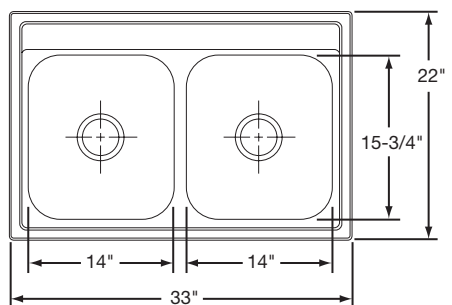

Cabinet Size: 48"
Bowl Size: 14" x 15³/₄" Left & Right
 7¹/₂" x 15³/₄" Center

Shipping Weight: 23 lbs.

WLT4822D10DG

\$1,005.00

Bowl Type: Triple
Depth: 10"
Material: 18 Gauge Premium 304 Nickel-Bearing Stainless Steel
Finish: High-Lustre Diamond-Glo Fully Undercoated
Hole Drillings: 3 or 4
Drain Opening: 3¹/₂" (Center Drain)
Bottom Grid: RBG1416CR
Rinsing Baskets: RRB1414CR, RERBSS
Cutting Board: RCB1516

Bowl Type: Double
Depth: 8"

Cabinet Size: 36"
Bowl Size: 14" x 15¾"

Material: 20 Gauge Premium 304 Nickel-Bearing Stainless Steel
Finish: Diamond-Glo
Fully Undercoated

Hole Drillings: 3 or 4

Drain Opening: 3½" (Center Drain)

Shipping Weight: 16½ lbs.

Bottom Grid: RBG1416CR

Rinsing Basket: RRB1414CR, RERBSS

Cutting Board: RCB1516

CLDO3322D8_5DGR

\$383.00

Bowl Type: Double
Depth: 8" Left Bowl
 5" Right Bowl
Material: 20 Gauge Premium 304 Nickel-Bearing Stainless Steel
Finish: Diamond-Glo
 Fully Undercoated
Hole Drillings: 3 or 4
Drain Opening: 3 1/2" (Center Drain)
Rinsing Baskets: RRB715CR (Small Bowl), RERBSS (Large Bowl)
Cutting Board: RCB816 (Small Bowl), RCB1516 (Large Bowl)
Cabinet Size: 36"
Bowl Size: 21" x 15 3/4" Left Bowl
 7 1/2" x 15 3/4" Right Bowl
Shipping Weight: 16 1/2 lbs.

CLDO3322D8_5DGL

\$383.00

Bowl Type: Double
Depth: 5" Left Bowl
 8" Right Bowl
Material: 20 Gauge Premium 304 Nickel-Bearing Stainless Steel
Finish: Diamond-Glo
 Fully Undercoated
Hole Drillings: 3 or 4
Drain Opening: 3 1/2" (Center Drain)
Rinsing Baskets: RRB715CR (Small Bowl), RERBSS (Large Bowl)
Cutting Board: RCB816 (Small Bowl), RCB1516 (Large Bowl)
Cabinet Size: 36"
Bowl Size: 7 1/2" x 15 3/4" Left Bowl
 21" x 15 3/4" Right Bowl
Shipping Weight: 16 1/2 lbs.