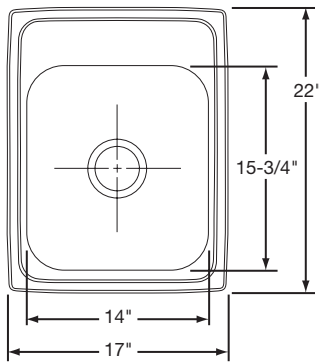

Example: WLD3322 D8 GM = Waterford – Faucet Ledge – Double Bowl – 8" Depth – Gleaming Mirror Finish

WHERE APPLICABLE, SPECIFY: 3-1/2" or 2" draining opening and number of faucet holes.

Right hand (R/RH) or left hand (L/LH) models denote the location of the small bowl or in the case of equal size bowls, it denotes the shallow bowl

Cabinet Size: 30"

Bowl Size: 21" x 15 3/4"

Shipping Weight: 12 lbs.

WLS2522D8GM

\$451.00

Bowl Type: Single
Depth: 8"
Material: 18 Gauge Premium 304 Nickel-Bearing Stainless Steel
Finish: High-Lustre Diamond-Glo Bowl and Gleaming Mirror Deck Fully Undercoated
Hole Drillings: 3 or 4
Drain Opening: 3 1/2" (Center Drain)
Rinsing Basket: RERBSS
Cutting Board: RCB1516

Cabinet Size: 30"

Bowl Size: 21" x 15 3/4"

Shipping Weight: 12 lbs.

WLS1919D10DG

\$433.00

Bowl Type: Single
Depth: 10"
Material: 18 Gauge Premium 304 Nickel-Bearing Stainless Steel
Finish: High-Lustre Diamond-Glo Fully Undercoated
Hole Drillings: 3
Drain Opening: 3 1/2" (Center Drain)
Bottom Grid: RBG1416CR
Rinsing Baskets: RRB1414CR, RERBSS
Cutting Board: RCB1516

Cabinet Size: 24"

Bowl Size: 15 3/4" x 14"

Shipping Weight: 9 1/2 lbs.

WLS1722D10DG

\$414.00

Bowl Type: Single
Depth: 10"
Material: 18 Gauge Premium 304 Nickel-Bearing Stainless Steel
Finish: High-Lustre Diamond-Glo Fully Undercoated
Hole Drillings: 2
Drain Opening: 3 1/2" (Center Drain)
Bottom Grid: RBG1416CR
Rinsing Baskets: RRB1414CR, RERBSS
Cutting Board: RCB1516