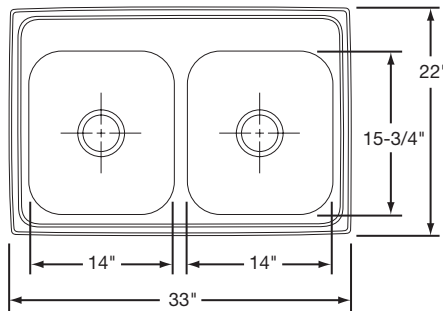

Cabinet Size: 36"
Bowl Size: 14" x 15 3/4"

Shipping Weight: 18 lbs.

WLD3322D8GM

\$565.00

Bowl Type: Double
Depth: 8"
Material: 18 Gauge Premium 304 Nickel-Bearing Stainless Steel
Finish: High-Lustre Diamond-Glo Bowl and Gleaming Mirror Deck Fully Undercoated
Hole Drillings: 3 or 4
Drain Opening: 3 1/2" (Center Drain)
Bottom Grid: RBG1416CR
Rinsing Baskets: RRB1414CR, RERBSS
Cutting Board: RCB1516

Cabinet Size: 36"
Bowl Size: 14" x 15 3/4"

Shipping Weight: 18 lbs.

WLD3322D10DG

\$668.00

Bowl Type: Double
Depth: 10"
Material: 18 Gauge Premium 304 Nickel-Bearing Stainless Steel
Finish: High-Lustre Diamond-Glo Fully Undercoated
Hole Drillings: 3 or 4
Drain Opening: 3 1/2" (Center Drain)
Bottom Grid: RBG1416CR
Rinsing Baskets: RRB1414CR, RERBSS
Cutting Board: RCB1516

Cabinet Size: 36"
Bowl Size: 14" x 15 3/4"

Shipping Weight: 18 lbs.

WLD3322D11_8DSRH

\$629.00

Bowl Type: Double
Depth: 11" Left Bowl
 8" Right Bowl
Material: 18 Gauge Premium 304 Nickel-Bearing Stainless Steel
Finish: High-Lustre Diamond-Glo
 Fully Undercoated
Hole Drillings: 3 or 4
Drain Opening: 3 1/2" (Center Drain)
Bottom Grid: RBG1416CR
Rinsing Baskets: RRB1414CR, RERBSS
Cutting Board: RCB1516

Cabinet Size: 36"

Bowl Size: 14" x 15 3/4"

Shipping Weight: 18 lbs.

WLD3322D11_8DSLH

\$629.00

Bowl Type: Double
Depth: 8" Left Bowl
 11" Right Bowl
Material: 18 Gauge Premium 304 Nickel-Bearing Stainless Steel
Finish: High-Lustre Diamond-Glo
 Fully Undercoated
Hole Drillings: 3 or 4
Drain Opening: 3 1/2" (Center Drain)
Bottom Grid: RBG1416CR
Rinsing Baskets: RRB1414CR, RERBSS
Cutting Board: RCB1516