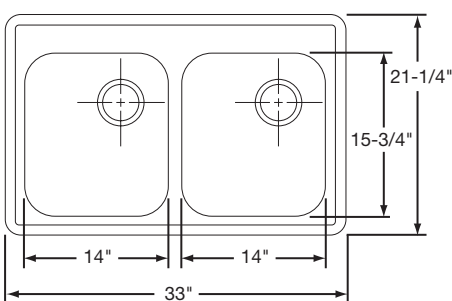

LD3322D55DWDGL

\$226.00

Bowl Type: Double
Depth: 5 1/2"
Material: 20 Gauge Premium 304 Nickel-Bearing Stainless Steel
Finish: Diamond-Glo Fully Undercoated
Hole Drillings: 3 or 4
Drain Opening: 3 1/2" (Off-Center Drain – Rear Left)
Rinsing Baskets: RRB1414CR, RERBSS
Cutting Board: RCB1516
Cabinet Size: 36"
Bowl Size: 14" x 15 3/4"
Shipping Weight: 12 1/2 lbs.

LD3321D55DWDGC

\$240.00

Bowl Type: Double
Depth: 5 1/2"
Material: 20 Gauge Premium 304 Nickel-Bearing Stainless Steel
Finish: Diamond-Glo Fully Undercoated
Hole Drillings: 3 or 4
Drain Opening: 3 1/2" (Rear Center Drain)
Bottom Grid: ROBG1416CR
Rinsing Baskets: RRB1414CR, RERBSS
Cutting Board: RCB1516
Cabinet Size: 36"
Bowl Size: 14" x 15 3/4"
Shipping Weight: 12 1/2 lbs.

LD3321D55DWDGR

\$240.00

Bowl Type: Double
Depth: 5 1/2"
Material: 20 Gauge Premium 304 Nickel-Bearing Stainless Steel
Finish: Diamond-Glo Fully Undercoated
Hole Drillings: 3 or 4
Drain Opening: 3 1/2" (Off-Center Drain – Rear Right)
Rinsing Baskets: RRB1414CR, RERBSS
Cutting Board: RCB1516
Cabinet Size: 36"
Bowl Size: 14" x 15 3/4"
Shipping Weight: 12 1/2 lbs.