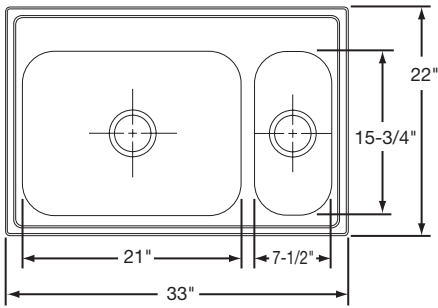

Bowl Type: Double
Depth: 8"

Cabinet Size: 36"
Bowl Size: 14" x 15¾"

Material: 20 Gauge Premium 304 Nickel-Bearing Stainless Steel
Finish: Diamond-Glo
Fully Undercoated

Hole Drillings: 3 or 4

Drain Opening: 3½" (Center Drain)

Shipping Weight: 16½ lbs.

Bottom Grid: RBG1416CR

Rinsing Basket: RRB1414CR, RERBSS

Cutting Board: RCB1516

CLDO3322D8_5DGR

\$383.00

Bowl Type: Double
Depth: 8" Left Bowl
 5" Right Bowl
Material: 20 Gauge Premium 304 Nickel-Bearing Stainless Steel
Finish: Diamond-Glo
 Fully Undercoated
Hole Drillings: 3 or 4
Drain Opening: 3 1/2" (Center Drain)
Rinsing Baskets: RRB715CR (Small Bowl), RERBSS (Large Bowl)
Cutting Board: RCB816 (Small Bowl), RCB1516 (Large Bowl)
Cabinet Size: 36"
Bowl Size: 21" x 15 3/4" Left Bowl
 7 1/2" x 15 3/4" Right Bowl
Shipping Weight: 16 1/2 lbs.

CLDO3322D8_5DGL

\$383.00

Bowl Type: Double
Depth: 5" Left Bowl
 8" Right Bowl
Material: 20 Gauge Premium 304 Nickel-Bearing Stainless Steel
Finish: Diamond-Glo
 Fully Undercoated
Hole Drillings: 3 or 4
Drain Opening: 3 1/2" (Center Drain)
Rinsing Baskets: RRB715CR (Small Bowl), RERBSS (Large Bowl)
Cutting Board: RCB816 (Small Bowl), RCB1516 (Large Bowl)
Cabinet Size: 36"
Bowl Size: 7 1/2" x 15 3/4" Left Bowl
 21" x 15 3/4" Right Bowl
Shipping Weight: 16 1/2 lbs.