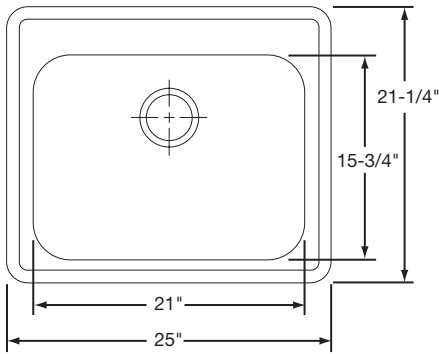

LS2521D55DWDGC

$191.00

Bowl Type: Single
Depth: 5 1/2"
Material: 20 Gauge Premium 304 Nickel-Bearing Stainless Steel
Finish: Diamond-Glo Fully Undercoated
Hole Drillings: 3 or 4
Drain Opening: 3 1/2" (Rear Center Drain)
Rinsing Basket: RERBSS
Cutting Board: RCB1516

Cabinet Size: 30"

Bowl Size: 21" x 15 3/4"

Shipping Weight: 8 lbs.