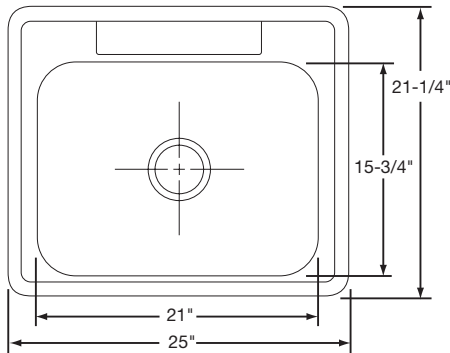

PBLS2521D7SN

$132.00

Bowl Type: Single
Depth: 7"
Material: 300 Series Stainless Steel
Finish: Soft Satin-Buffed and Machine Ground Fully Undercoated
Hole Drillings: 3 or 4
Drain Opening: 3 1/2" (Center Drain)
Rinsing Basket: RERBSS
Cutting Board: RCB1516

Cabinet Size: 30"
Bowl Size: 21" x 15 3/4"

Shipping Weight: 8 lbs.