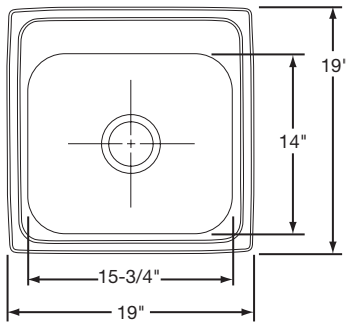

Cabinet Size: 30"

Bowl Size: 21" x 15 3/4"

Shipping Weight: 12 lbs.

WLS2522D12DG

\$514.00

Bowl Type: Single
Depth: 12"
Material: 18 Gauge Premium 304 Nickel-Bearing Stainless Steel
Finish: High-Lustre Diamond-Glo Fully Undercoated
Hole Drillings: 3 or 4
Drain Opening: 3 1/2" (Center Drain)
Rinsing Basket: RERBSS
Cutting Board: RCB1516

Cabinet Size: 30"

Bowl Size: 21" x 15 3/4"

Shipping Weight: 12 lbs.

WLS2522D8GM

\$451.00

Bowl Type: Single
Depth: 8"
Material: 18 Gauge Premium 304 Nickel-Bearing Stainless Steel
Finish: High-Lustre Diamond-Glo Bowl and Gleaming Mirror Deck Fully Undercoated
Hole Drillings: 3 or 4
Drain Opening: 3 1/2" (Center Drain)
Rinsing Basket: RERBSS
Cutting Board: RCB1516

Cabinet Size: 30"

Bowl Size: 21" x 15 3/4"

Shipping Weight: 12 lbs.

WLS1919D10DG

\$433.00

Bowl Type: Single
Depth: 10"
Material: 18 Gauge Premium 304 Nickel-Bearing Stainless Steel
Finish: High-Lustre Diamond-Glo Fully Undercoated
Hole Drillings: 3
Drain Opening: 3 1/2" (Center Drain)
Bottom Grid: RBG1416CR
Rinsing Baskets: RRB1414CR, RERBSS
Cutting Board: RCB1516

Cabinet Size: 24"

Bowl Size: 15 3/4" x 14"

Shipping Weight: 9 1/2 lbs.

WLS1722D10DG

\$414.00

Bowl Type: Single
Depth: 10"
Material: 18 Gauge Premium 304 Nickel-Bearing Stainless Steel
Finish: High-Lustre Diamond-Glo Fully Undercoated
Hole Drillings: 2
Drain Opening: 3 1/2" (Center Drain)
Bottom Grid: RBG1416CR
Rinsing Baskets: RRB1414CR, RERBSS
Cutting Board: RCB1516