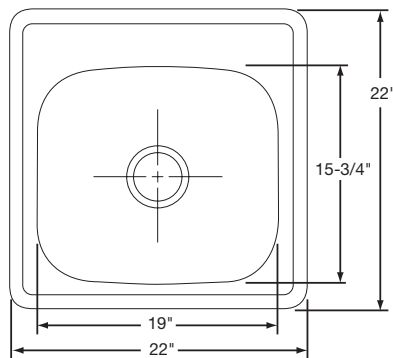

PBLS2521D7SN

\$132.00

Bowl Type: Single
Depth: 7"
Material: 300 Series Stainless Steel
Finish: Soft Satin-Buffed and Machine Ground Fully Undercoated
Hole Drillings: 3 or 4
Drain Opening: 3 1/2" (Center Drain)
Rinsing Basket: RERBSS
Cutting Board: RCB1516

Cabinet Size: 30"
Bowl Size: 21" x 15 3/4"

Shipping Weight: 8 lbs.

PBLS2222D7SN

\$194.00

Bowl Type: Single
Depth: 7"
Material: 300 Series Stainless Steel
Finish: Soft Satin-Buffed and Machine Ground Fully Undercoated
Hole Drillings: 3 or 4
Drain Opening: 3 1/2" (Center Drain)
Rinsing Basket: RERBSS
Cutting Board: RCB1516