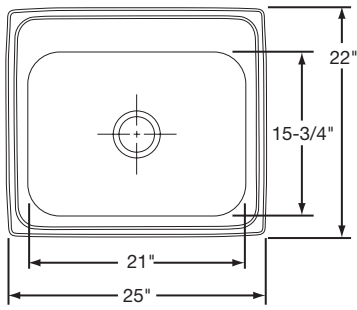

Cabinet Size: 30"

Bowl Size: 21" x 15 3/4"

Shipping Weight: 12 lbs.

WLS2522D10DG

\$482.00

Bowl Type: Single
Depth: 10"
Material: 18 Gauge Premium 304 Nickel-Bearing Stainless Steel
Finish: High-Lustre Diamond-Glo Fully Undercoated
Hole Drillings: 3 or 4
Drain Opening: 3 1/2" (Center Drain)
Rinsing Basket: RERBSS
Cutting Board: RCB1516

Cabinet Size: 30"

Bowl Size: 21" x 15 3/4"

Shipping Weight: 12 lbs.

WLS2522D12DG

\$514.00

Bowl Type: Single
Depth: 12"
Material: 18 Gauge Premium 304 Nickel-Bearing Stainless Steel
Finish: High-Lustre Diamond-Glo Fully Undercoated
Hole Drillings: 3 or 4
Drain Opening: 3 1/2" (Center Drain)
Rinsing Basket: RERBSS
Cutting Board: RCB1516

Cabinet Size: 30"

Bowl Size: 21" x 15 3/4"

Shipping Weight: 12 lbs.

WLS2522D8GM

\$451.00

Bowl Type: Single
Depth: 8"
Material: 18 Gauge Premium 304 Nickel-Bearing Stainless Steel
Finish: High-Lustre Diamond-Glo Bowl and Gleaming Mirror Deck Fully Undercoated
Hole Drillings: 3 or 4
Drain Opening: 3 1/2" (Center Drain)
Rinsing Basket: RERBSS
Cutting Board: RCB1516

Cabinet Size: 30"

Bowl Size: 21" x 15 3/4"

Shipping Weight: 12 lbs.

WLS1919D10DG

\$433.00

Bowl Type: Single
Depth: 10"
Material: 18 Gauge Premium 304 Nickel-Bearing Stainless Steel
Finish: High-Lustre Diamond-Glo Fully Undercoated
Hole Drillings: 3
Drain Opening: 3 1/2" (Center Drain)
Bottom Grid: RBG1416CR
Rinsing Baskets: RRB1414CR, RERBSS
Cutting Board: RCB1516