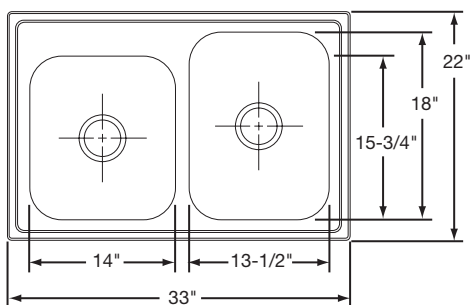

Cabinet Size: 48"
Bowl Size: 14" x 15³/₄" Left & Right
 7¹/₂" x 15³/₄" Center

Shipping Weight: 23 lbs.

WLT4822D10DG

\$1,005.00

Bowl Type: Triple
Depth: 10"
Material: 18 Gauge Premium 304 Nickel-Bearing Stainless Steel
Finish: High-Lustre Diamond-Glo Fully Undercoated
Hole Drillings: 3 or 4
Drain Opening: 3¹/₂" (Center Drain)
Bottom Grid: RBG1416CR
Rinsing Baskets: RRB1414CR, RERBSS
Cutting Board: RCB1516

Cutting Board: RCB1516 (Small Bowl)

CLD3322OSD8DGL

\$363.00

Bowl Type: Double
Depth: 8"

Cabinet Size: 36"
Bowl Size: 14" x 15¾" Left Bowl
13½" x 18" Right Bowl

Material: 20 Gauge Premium 304 Nickel-Bearing Stainless Steel
Finish: Diamond-Glo
Fully Undercoated

Hole Drillings: 3 or 4

Drain Opening: 3½" (Center Drain)

Shipping Weight: 16½ lbs.

Bottom Grid: RBG1416CR (Small Bowl)

Rinsing Baskets: RRB1414CR (Small Bowl), RRB1611CR (Large Bowl), RERBSS (Either Bowl)

Cutting Board: RCB1516 (Small Bowl)

CLD3322D7DG

\$253.00

Bowl Type: Double
Depth: 7"

Cabinet Size: 36"
Bowl Size: 14" x 15¾"

Material: 20 Gauge Premium 304 Nickel-Bearing Stainless Steel
Finish: Diamond-Glo
Fully Undercoated