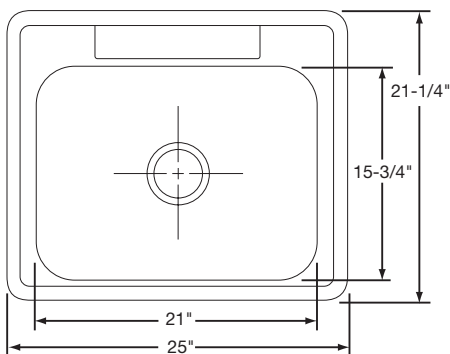

PBLS2521D65SN

$96.00

Bowl Type: Single

Cabinet Size: 30"

Depth: 6¹/₂"

Bowl Size: 21" x 15³/₄"

Material: 300 Series Stainless Steel

Finish: Soft Satin-Buffed and Machine Ground

Fully Undercoated

Hole Drillings: 3 or 4

Drain Opening: 3¹/₂" (Center Drain)

Shipping Weight: 8 lbs.

Rinsing Basket: RERBSS

Cutting Board: RCB1516