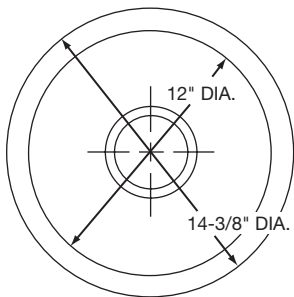

RUS12D7DG

$276.00

Bowl Type: Single
Depth: 7"
Material: 20 Gauge Premium 304 Nickel-Bearing Stainless Steel
Finish: High-Lustre Diamond-Glo
Full Undercoat Over Sound Deadening Pads
Drain Opening: 3 1/2" (Center Drain)
Cabinet Size: 18"
Bowl Size: 12" Diameter
Shipping Weight: 6 lbs.