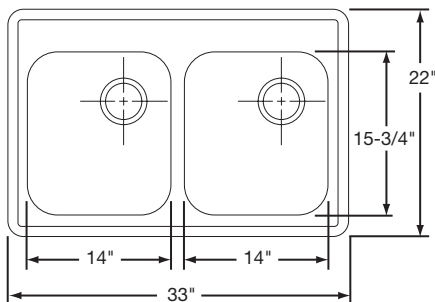

Shipping Weight: 16½ lbs.

Bottom Grid: RBG1416CR

Rinsing Basket: RRB1414CR, RERBSS

Cutting Board: RCB1516

CLDO3322D8_5DGR

\$383.00

Bowl Type: Double
Depth: 8" Left Bowl
 5" Right Bowl
Material: 20 Gauge Premium 304 Nickel-Bearing Stainless Steel
Finish: Diamond-Glo
 Fully Undercoated
Hole Drillings: 3 or 4
Drain Opening: 3 1/2" (Center Drain)
Rinsing Baskets: RRB715CR (Small Bowl), RERBSS (Large Bowl)
Cutting Board: RCB816 (Small Bowl), RCB1516 (Large Bowl)
Cabinet Size: 36"
Bowl Size: 21" x 15 3/4" Left Bowl
 7 1/2" x 15 3/4" Right Bowl
Shipping Weight: 16 1/2 lbs.

CLDO3322D8_5DGL

\$383.00

Bowl Type: Double
Depth: 5" Left Bowl
 8" Right Bowl
Material: 20 Gauge Premium 304 Nickel-Bearing Stainless Steel
Finish: Diamond-Glo
 Fully Undercoated
Hole Drillings: 3 or 4
Drain Opening: 3 1/2" (Center Drain)
Rinsing Baskets: RRB715CR (Small Bowl), RERBSS (Large Bowl)
Cutting Board: RCB816 (Small Bowl), RCB1516 (Large Bowl)
Cabinet Size: 36"
Bowl Size: 7 1/2" x 15 3/4" Left Bowl
 21" x 15 3/4" Right Bowl
Shipping Weight: 16 1/2 lbs.

LD3322D55DWDGC

\$226.00

Bowl Type: Double
Depth: 5 1/2"
Material: 20 Gauge Premium 304 Nickel-Bearing Stainless Steel
Finish: Diamond-Glo
 Fully Undercoated
Hole Drillings: 3 or 4
Drain Opening: 3 1/2" (Rear Center Drain)
Bottom Grid: ROBG1416CR
Rinsing Baskets: RRB1414CR, RERBSS
Cutting Board: RCB1516
Cabinet Size: 36"
Bowl Size: 14" x 15 3/4"
Shipping Weight: 12 1/2 lbs.

LD3322D55DWDGR

\$226.00

Bowl Type: Double
Depth: 5 1/2"
Material: 20 Gauge Premium 304 Nickel-Bearing Stainless Steel
Finish: Diamond-Glo
 Fully Undercoated
Hole Drillings: 3 or 4
Drain Opening: 3 1/2" (Off-Center Drain – Rear Right)
Rinsing Baskets: RRB1414CR, RERBSS
Cutting Board: RCB1516
Cabinet Size: 36"
Bowl Size: 14" x 15 3/4"
Shipping Weight: 12 1/2 lbs.