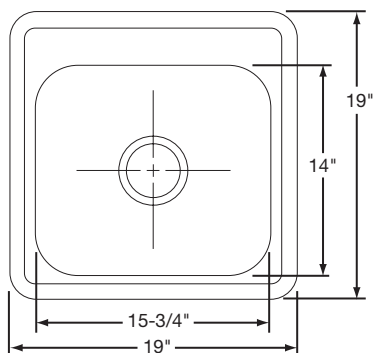

PBLS1919D7SN

$166.00

Bowl Type: Single
Depth: 7"
Material: 300 Series Stainless Steel
Finish: Soft Satin-Buffed and Machine Ground Fully Undercoated
Hole Drillings: 3
Drain Opening: 3 1/2" (Center Drain)
Rinsing Baskets: RRB1414CR, RERBSS
Cutting Board: RCB1516

Cabinet Size: 24"
Bowl Size: 15 3/4" x 14"

Shipping Weight: 9 1/2 lbs.