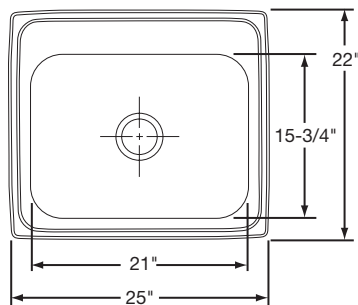

Cabinet Size: 36"

Bowl Size: 14" x 15 3/4"

Shipping Weight: 18 lbs.

WLD3322D11_8DSLH

\$629.00

Bowl Type: Double
Depth: 8" Left Bowl
 11" Right Bowl
Material: 18 Gauge Premium 304 Nickel-Bearing Stainless Steel
Finish: High-Lustre Diamond-Glo
 Fully Undercoated
Hole Drillings: 3 or 4
Drain Opening: 3 1/2" (Center Drain)
Bottom Grid: RBG1416CR
Rinsing Baskets: RRB1414CR, RERBSS
Cutting Board: RCB1516

Cabinet Size: 36"

Bowl Size: 14" x 15 3/4"

Shipping Weight: 18 lbs.

WLDO3322D8_5DGR

\$540.00

Bowl Type: Double
Depth: 8" Left Bowl
 5" Right Bowl
Material: 18 Gauge Premium 304 Nickel-Bearing Stainless Steel
Finish: High-Lustre Diamond-Glo
 Fully Undercoated
Hole Drillings: 3 or 4
Drain Opening: 3 1/2" (Center Drain)
Rinsing Baskets: RRB715CR (Small Bowl), RERBSS (Large Bowl)
Cutting Board: RCB816 (Small Bowl), RCB1516 (Large Bowl)

Cabinet Size: 36"

Bowl Size: 21" x 15 3/4" Left Bowl
 7 1/2" x 15 3/4" Right Bowl

Shipping Weight: 18 1/2 lbs.

WLDO3322D8_5DGL

\$540.00

Bowl Type: Double
Depth: 5" Left Bowl
 8" Right Bowl
Material: 18 Gauge Premium 304 Nickel-Bearing Stainless Steel
Finish: High-Lustre Diamond-Glo
 Fully Undercoated
Hole Drillings: 3 or 4
Drain Opening: 3 1/2" (Center Drain)
Rinsing Baskets: RRB715CR (Small Bowl), RERBSS (Large Bowl)
Cutting Board: RCB816 (Small Bowl), RCB1516 (Large Bowl)

Cabinet Size: 36"

Bowl Size: 7 1/2" x 15 3/4" Left Bowl
 21" x 15 3/4" Right Bowl

Shipping Weight: 18 1/2 lbs.

WLS2522D7DG

\$418.00

Bowl Type: Single
Depth: 7"
Material: 18 Gauge Premium 304 Nickel-Bearing Stainless Steel
Finish: High-Lustre Diamond-Glo Fully Undercoated
Hole Drillings: 3 or 4
Drain Opening: 3 1/2" (Center Drain)
Rinsing Basket: RERBSS
Cutting Board: RCB1516