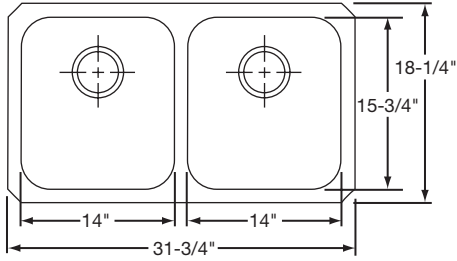

RUD3118D85DG

$702.00

Bowl Type: Double
Depth: 8 1/2" Left & Right Bowl
Material: 20 Gauge Premium 304 Nickel-Bearing Stainless Steel
Finish: High-Lustre Diamond-Glo
Full Undercoat Over Sound Deadening Pads
Drain Opening: 3 1/2" (Rear Center Drain)
Bottom Grid: ROBG1416CR
Rinsing Basket: RRB1414CR, RERBSS
Cutting Board: RCB1516
Cabinet Size: 36"
Bowl Size: 14" x 15 3/4"
Shipping Weight: 16 lbs.