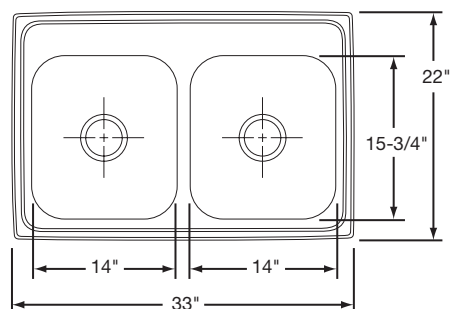

WLD3322D7DG

\$477.00

Bowl Type: Double
Depth: 7"
Material: 18 Gauge Premium 304 Nickel-Bearing Stainless Steel
Finish: High-Lustre Diamond-Glo Fully Undercoated
Hole Drillings: 3 or 4
Drain Opening: 3 1/2" (Center Drain)
Bottom Grid: RBG1416CR
Rinsing Baskets: RRB1414CR, RERBSS
Cutting Board: RCB1516

Cabinet Size: 36"
Bowl Size: 14" x 15 3/4"

Shipping Weight: 18 lbs.

WLD3322D8DG

\$522.00

Bowl Type: Double
Depth: 8"
Material: 18 Gauge Premium 304 Nickel-Bearing Stainless Steel
Finish: High-Lustre Diamond-Glo Fully Undercoated
Hole Drillings: 3 or 4
Drain Opening: 3 1/2" (Center Drain)
Bottom Grid: RBG1416CR
Rinsing Baskets: RRB1414CR, RERBSS
Cutting Board: RCB1516

Cabinet Size: 36"
Bowl Size: 14" x 15 3/4"

Shipping Weight: 18 lbs.

WLD3322D8GM

\$565.00

Bowl Type: Double
Depth: 8"
Material: 18 Gauge Premium 304 Nickel-Bearing Stainless Steel
Finish: High-Lustre Diamond-Glo Bowl and Gleaming Mirror Deck Fully Undercoated
Hole Drillings: 3 or 4
Drain Opening: 3 1/2" (Center Drain)
Bottom Grid: RBG1416CR
Rinsing Baskets: RRB1414CR, RERBSS
Cutting Board: RCB1516

Cabinet Size: 36"
Bowl Size: 14" x 15 3/4"

Shipping Weight: 18 lbs.

WLD3322D10DG

\$668.00

Bowl Type: Double
Depth: 10"
Material: 18 Gauge Premium 304 Nickel-Bearing Stainless Steel
Finish: High-Lustre Diamond-Glo Fully Undercoated
Hole Drillings: 3 or 4
Drain Opening: 3 1/2" (Center Drain)
Bottom Grid: RBG1416CR
Rinsing Baskets: RRB1414CR, RERBSS
Cutting Board: RCB1516