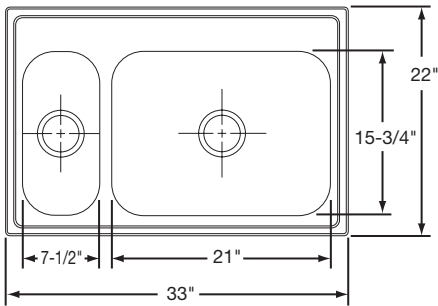

Bowl Type: Double
Depth: 8"

Cabinet Size: 36"
Bowl Size: 14" x 15¾"

Material: 20 Gauge Premium 304 Nickel-Bearing Stainless Steel
Finish: Diamond-Glo
Fully Undercoated

Hole Drillings: 3 or 4

Drain Opening: 3½" (Center Drain)

Shipping Weight: 16½ lbs.

Bottom Grid: RBG1416CR

Rinsing Basket: RRB1414CR, RERBSS

Cutting Board: RCB1516

CLDO3322D8_5DGR

\$383.00

Bowl Type: Double
Depth: 8" Left Bowl
 5" Right Bowl
Material: 20 Gauge Premium 304 Nickel-Bearing Stainless Steel
Finish: Diamond-Glo
 Fully Undercoated
Hole Drillings: 3 or 4
Drain Opening: 3 1/2" (Center Drain)
Rinsing Baskets: RRB715CR (Small Bowl), RERBSS (Large Bowl)
Cutting Board: RCB816 (Small Bowl), RCB1516 (Large Bowl)
Cabinet Size: 36"
Bowl Size: 21" x 15 3/4" Left Bowl
 7 1/2" x 15 3/4" Right Bowl
Shipping Weight: 16 1/2 lbs.

CLDO3322D8_5DGL

\$383.00

Bowl Type: Double
Depth: 5" Left Bowl
 8" Right Bowl
Material: 20 Gauge Premium 304 Nickel-Bearing Stainless Steel
Finish: Diamond-Glo
 Fully Undercoated
Hole Drillings: 3 or 4
Drain Opening: 3 1/2" (Center Drain)
Rinsing Baskets: RRB715CR (Small Bowl), RERBSS (Large Bowl)
Cutting Board: RCB816 (Small Bowl), RCB1516 (Large Bowl)
Cabinet Size: 36"
Bowl Size: 7 1/2" x 15 3/4" Left Bowl
 21" x 15 3/4" Right Bowl
Shipping Weight: 16 1/2 lbs.