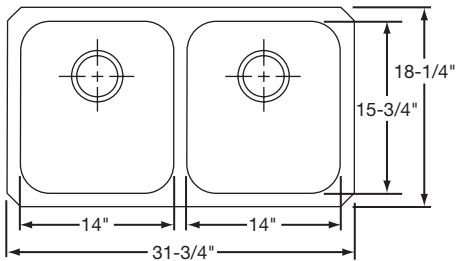

RUD3118D10_85DGRH

$848.00

Bowl Type: Double
Depth: 10" Left Bowl
8 1/2" Right Bowl
Material: 20 Gauge Premium 304 Nickel-Bearing Stainless Steel
Finish: High-Lustre Diamond-Glo
Full Undercoat Over Sound Deadening Pads
Drain Opening: 3 1/2" (Rear Center Drain)
Bottom Grid: ROBG1416CR
Rinsing Basket: RRB1414CR, RERBSS
Cutting Board: RCB1516
Cabinet Size: 36"
Bowl Size: 14" x 15 3/4"
Shipping Weight: 18 lbs.