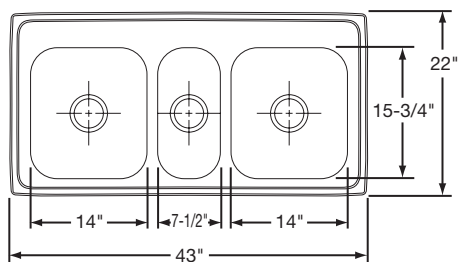

Cabinet Size: 24"

Bowl Size: 15 3/4" x 14"

Shipping Weight: 9 1/2 lbs.

WLS1722D10DG

\$414.00

Bowl Type: Single
Depth: 10"
Material: 18 Gauge Premium 304 Nickel-Bearing Stainless Steel
Finish: High-Lustre Diamond-Glo Fully Undercoated
Hole Drillings: 2
Drain Opening: 3 1/2" (Center Drain)
Bottom Grid: RBG1416CR
Rinsing Baskets: RRB1414CR, RERBSS
Cutting Board: RCB1516

Cabinet Size: 18"

Bowl Size: 12" x 9 1/4"

Shipping Weight: 7 lbs.

WLS1515D7DGS

\$261.00

Bowl Type: Single
Depth: 7"
Material: 18 Gauge Premium 304 Nickel-Bearing Stainless Steel
Finish: High-Lustre Diamond-Glo Fully Undercoated
Hole Drillings: 2
Drain Opening: 2" (Center Drain)

Cabinet Size: 18"
Bowl Size: 12" x 9¹/₄"

Shipping Weight: 7 lbs.

WLTF4322D8_5DG

\$959.00

Bowl Type: Triple
Depth: 8" Left & Right Bowls
 5" Center Bowl
Material: 18 Gauge Premium 304 Nickel-Bearing Stainless Steel
Finish: High-Lustre Diamond-Glo Fully Undercoated
Hole Drillings: 3 or 4
Drain Opening: 3¹/₂" (Center Drain)
Bottom Grid: RBG1416CR (Large Bowl)
Rinsing Baskets: RRB1414CR (Large Bowl), RRB715CR (Small Bowl), RERBSS (Large Bowl)
Cutting Boards: RCB816 (Small Bowl), RCB1516 (Large Bowl)

Cabinet Size: 48"
Bowl Size: 14" x 15³/₄" Left & Right
 7¹/₂" x 15³/₄" Center

Shipping Weight: 23 lbs.

WLT4822D10DG

\$1,005.00

Bowl Type: Triple
Depth: 10"
Material: 18 Gauge Premium 304 Nickel-Bearing Stainless Steel
Finish: High-Lustre Diamond-Glo Fully Undercoated
Hole Drillings: 3 or 4
Drain Opening: 3¹/₂" (Center Drain)
Bottom Grid: RBG1416CR
Rinsing Baskets: RRB1414CR, RERBSS
Cutting Board: RCB1516