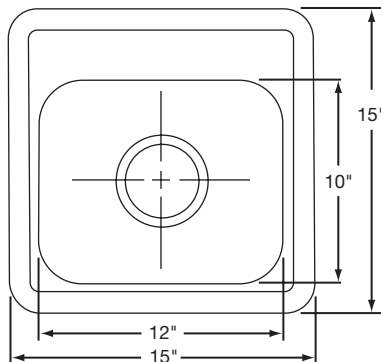

KQ1515D5PBL

$77.00

Bowl Type: Single
Depth: 5"
Material: 300 Series Stainless Steel
Finish: Buffed Bowls with Satin-Buffered Top Deck Fully Undercoated
Hole Drillings: 2
Drain Opening: 3 1/2" (Center Drain)

Cabinet Size: 18"
Bowl Size: 12" x 10"

Shipping Weight: 4 1/4 lbs.