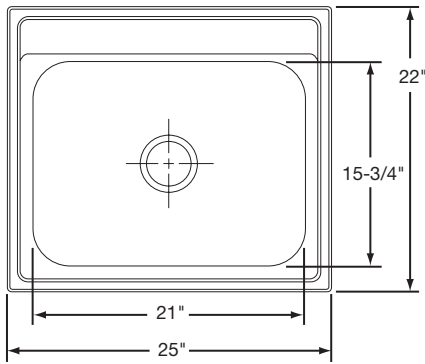

CLS2522D7DG

$209.00

Bowl Type: Single
Depth: 7"
Material: 20 Gauge Premium 304 Nickel-Bearing Stainless Steel
Finish: Diamond-Glo Fully Undercoated
Hole Drillings: 3 or 4
Drain Opening: 3 1/2" (Center Drain)
Rinsing Basket: RERBSS
Cutting Board: RCB1516

Cabinet Size: 30"

Bowl Size: 21" x 15 3/4"

Shipping Weight: 10 lbs.