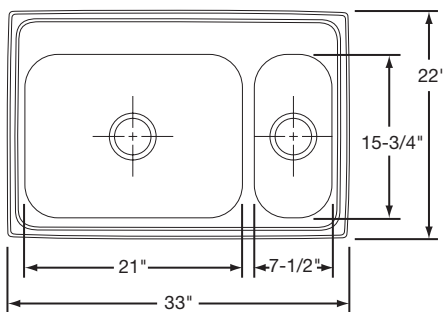

Cabinet Size: 36"
Bowl Size: 14" x 15 3/4"

Shipping Weight: 18 lbs.

WLD3322D10DG

\$668.00

Bowl Type: Double
Depth: 10"
Material: 18 Gauge Premium 304 Nickel-Bearing Stainless Steel
Finish: High-Lustre Diamond-Glo Fully Undercoated
Hole Drillings: 3 or 4
Drain Opening: 3 1/2" (Center Drain)
Bottom Grid: RBG1416CR
Rinsing Baskets: RRB1414CR, RERBSS
Cutting Board: RCB1516

Cabinet Size: 36"
Bowl Size: 14" x 15 3/4"

Shipping Weight: 18 lbs.

WLD3322D11_8DSRH

\$629.00

Bowl Type: Double
Depth: 11" Left Bowl
 8" Right Bowl
Material: 18 Gauge Premium 304 Nickel-Bearing Stainless Steel
Finish: High-Lustre Diamond-Glo
 Fully Undercoated
Hole Drillings: 3 or 4
Drain Opening: 3 1/2" (Center Drain)
Bottom Grid: RBG1416CR
Rinsing Baskets: RRB1414CR, RERBSS
Cutting Board: RCB1516

Cabinet Size: 36"

Bowl Size: 14" x 15 3/4"

Shipping Weight: 18 lbs.

WLD3322D11_8DSLH

\$629.00

Bowl Type: Double
Depth: 8" Left Bowl
 11" Right Bowl
Material: 18 Gauge Premium 304 Nickel-Bearing Stainless Steel
Finish: High-Lustre Diamond-Glo
 Fully Undercoated
Hole Drillings: 3 or 4
Drain Opening: 3 1/2" (Center Drain)
Bottom Grid: RBG1416CR
Rinsing Baskets: RRB1414CR, RERBSS
Cutting Board: RCB1516

Cabinet Size: 36"

Bowl Size: 14" x 15 3/4"

Shipping Weight: 18 lbs.

WLDO3322D8_5DGR

\$540.00

Bowl Type: Double
Depth: 8" Left Bowl
 5" Right Bowl
Material: 18 Gauge Premium 304 Nickel-Bearing Stainless Steel
Finish: High-Lustre Diamond-Glo
 Fully Undercoated
Hole Drillings: 3 or 4
Drain Opening: 3 1/2" (Center Drain)
Rinsing Baskets: RRB715CR (Small Bowl), RERBSS (Large Bowl)
Cutting Board: RCB816 (Small Bowl), RCB1516 (Large Bowl)