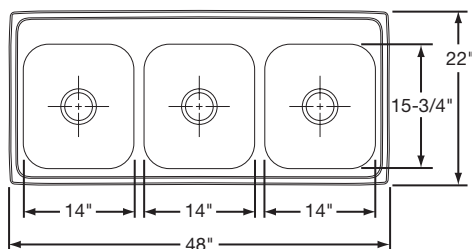

Cabinet Size: 18"

Bowl Size: 12" x 9 1/4"

Shipping Weight: 7 lbs.

WLS1515D7DGS

\$261.00

Bowl Type: Single
Depth: 7"
Material: 18 Gauge Premium 304 Nickel-Bearing Stainless Steel
Finish: High-Lustre Diamond-Glo Fully Undercoated
Hole Drillings: 2
Drain Opening: 2" (Center Drain)

Cabinet Size: 18"
Bowl Size: 12" x 9¹/₄"

Shipping Weight: 7 lbs.

WLTF4322D8_5DG

\$959.00

Bowl Type: Triple
Depth: 8" Left & Right Bowls
 5" Center Bowl
Material: 18 Gauge Premium 304 Nickel-Bearing Stainless Steel
Finish: High-Lustre Diamond-Glo Fully Undercoated
Hole Drillings: 3 or 4
Drain Opening: 3¹/₂" (Center Drain)
Bottom Grid: RBG1416CR (Large Bowl)
Rinsing Baskets: RRB1414CR (Large Bowl), RRB715CR (Small Bowl), RERBSS (Large Bowl)
Cutting Boards: RCB816 (Small Bowl), RCB1516 (Large Bowl)

Cabinet Size: 48"
Bowl Size: 14" x 15³/₄" Left & Right
 7¹/₂" x 15³/₄" Center

Shipping Weight: 23 lbs.

WLT4822D10DG

\$1,005.00

Bowl Type: Triple
Depth: 10"
Material: 18 Gauge Premium 304 Nickel-Bearing Stainless Steel
Finish: High-Lustre Diamond-Glo Fully Undercoated
Hole Drillings: 3 or 4
Drain Opening: 3¹/₂" (Center Drain)
Bottom Grid: RBG1416CR
Rinsing Baskets: RRB1414CR, RERBSS
Cutting Board: RCB1516

Cabinet Size: 54"
Bowl Size: 14" x 15³/₄"

Shipping Weight: 25 lbs.

CLD3322OSD8DGR

\$363.00

Bowl Type: Double
Depth: 8"

Cabinet Size: 36"
Bowl Size: 13½" x 18" Left Bowl
14" x 15¾" Right Bowl

Material: 20 Gauge Premium 304 Nickel-Bearing Stainless Steel
Finish: Diamond-Glo
Fully Undercoated