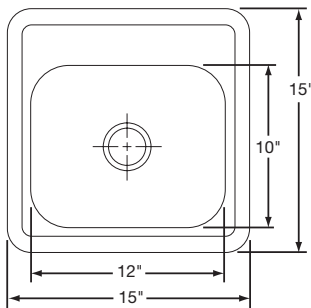

PBLS1515D55SNS

$84.00

Bowl Type: Single
Depth: 5 1/2"
Material: 300 Series Stainless Steel
Finish: Soft Satin-Buffed and Machine Ground Fully Undercoated
Hole Drillings: 2
Drain Opening: 2" (Center Drain)
Cabinet Size: 18"
Bowl Size: 12" x 10"
Shipping Weight: 5 lbs.