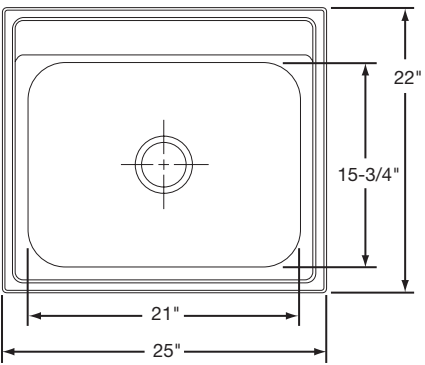

Cabinet Size: 48"
Bowl Size: 14" x 15³/₄" Left & Right
 7¹/₂" x 15³/₄" Center

Shipping Weight: 23 lbs.

WLT4822D10DG

\$1,005.00

Bowl Type: Triple
Depth: 10"
Material: 18 Gauge Premium 304 Nickel-Bearing Stainless Steel
Finish: High-Lustre Diamond-Glo Fully Undercoated
Hole Drillings: 3 or 4
Drain Opening: 3¹/₂" (Center Drain)
Bottom Grid: RBG1416CR
Rinsing Baskets: RRB1414CR, RERBSS
Cutting Board: RCB1516

Bowl Type: Double
Depth: 8"

Cabinet Size: 36"
Bowl Size: 14" x 15¾"

Material: 20 Gauge Premium 304 Nickel-Bearing Stainless Steel
Finish: Diamond-Glo
Fully Undercoated

Hole Drillings: 3 or 4

Drain Opening: 3½" (Center Drain)

LD3321D55DWDGL

\$240.00

Bowl Type: Double
Depth: 5 1/2"
Material: 20 Gauge Premium 304 Nickel-Bearing Stainless Steel
Finish: Diamond-Glo Fully Undercoated
Hole Drillings: 3 or 4
Drain Opening: 3 1/2" (Off-Center Drain – Rear Left)
Rinsing Baskets: RRB1414CR, RERBSS
Cutting Board: RCB1516
Cabinet Size: 36"
Bowl Size: 14" x 15 3/4"
Shipping Weight: 12 1/2 lbs.

Cabinet Size: 30"

Bowl Size: 21" x 15 3/4"

Shipping Weight: 10 lbs.

CLS2522D8DG

\$222.00

Bowl Type: Single
Depth: 8"
Material: 20 Gauge Premium 304 Nickel-Bearing Stainless Steel
Finish: Diamond-Glo Fully Undercoated
Hole Drillings: 3 or 4
Drain Opening: 3 1/2" (Center Drain)
Rinsing Basket: RERBSS
Cutting Board: RCB1516