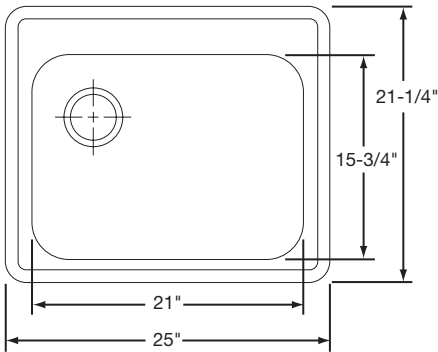

Cabinet Size: 30"

Bowl Size: 21" x 15 3/4"

Shipping Weight: 8 lbs.

LS2521D55DWDGR

\$191.00

Bowl Type: Single
Depth: 5 1/2"
Material: 20 Gauge Premium 304 Nickel-Bearing Stainless Steel
Finish: Diamond-Glo Fully Undercoated
Hole Drillings: 3 or 4
Drain Opening: 3 1/2" (Off-Center Drain – Rear Right)
Rinsing Basket: RERBSS
Cutting Board: RCB1516

Cabinet Size: 30"

Bowl Size: 21" x 15 3/4"

Shipping Weight: 8 lbs.

LS2521D55DWDGL

\$191.00

Bowl Type: Single
Depth: 5 1/2"
Material: 20 Gauge Premium 304 Nickel-Bearing Stainless Steel
Finish: Diamond-Glo Fully Undercoated
Hole Drillings: 3 or 4
Drain Opening: 3 1/2" (Off-Center Drain – Rear Left)
Rinsing Basket: RERBSS
Cutting Board: RCB1516