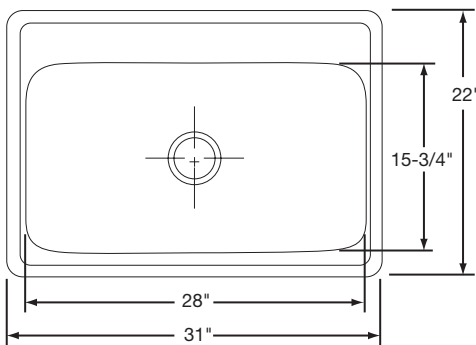

PBLS3122D7SN

$315.00

Bowl Type: Single
Depth: 7"
Material: 300 Series Stainless Steel
Finish: Soft Satin-Buffered and Machine Ground Fully Undercoated
Hole Drillings: 3 or 4
Drain Opening: 3 1/2" (Center Drain)
Rinsing Basket: RERBSS
Cutting Board: RCB1516
Cabinet Size: 36"
Bowl Size: 28" x 15 3/4"
Shipping Weight: 15 1/2 lbs.