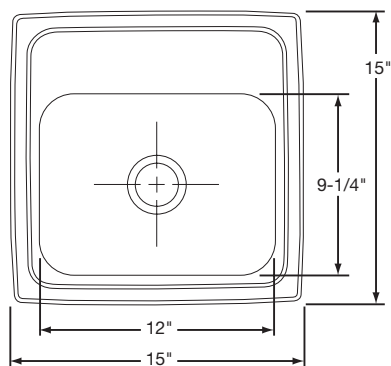

Cabinet Size: 24"

Bowl Size: 15 3/4" x 14"

Shipping Weight: 9 1/2 lbs.

WLS1722D10DG

\$414.00

Bowl Type: Single
Depth: 10"
Material: 18 Gauge Premium 304 Nickel-Bearing Stainless Steel
Finish: High-Lustre Diamond-Glo Fully Undercoated
Hole Drillings: 2
Drain Opening: 3 1/2" (Center Drain)
Bottom Grid: RBG1416CR
Rinsing Baskets: RRB1414CR, RERBSS
Cutting Board: RCB1516

Cabinet Size: 21"

Bowl Size: 14" x 15 3/4"

Shipping Weight: 9 1/2 lbs.

WLS1515D7DGL

\$261.00

Bowl Type: Single
Depth: 7"
Material: 18 Gauge Premium 304 Nickel-Bearing Stainless Steel
Finish: High-Lustre Diamond-Glo Fully Undercoated
Hole Drillings: 2
Drain Opening: 3 1/2" (Center Drain)

Cabinet Size: 18"

Bowl Size: 12" x 9 1/4"

Shipping Weight: 7 lbs.

WLS1515D7DGS

\$261.00

Bowl Type: Single
Depth: 7"
Material: 18 Gauge Premium 304 Nickel-Bearing Stainless Steel
Finish: High-Lustre Diamond-Glo Fully Undercoated
Hole Drillings: 2
Drain Opening: 2" (Center Drain)

Cabinet Size: 48"
Bowl Size: 14" x 15³/₄" Left & Right
 7¹/₂" x 15³/₄" Center

Shipping Weight: 23 lbs.

WLT4822D10DG

\$1,005.00

Bowl Type: Triple
Depth: 10"
Material: 18 Gauge Premium 304 Nickel-Bearing Stainless Steel
Finish: High-Lustre Diamond-Glo Fully Undercoated
Hole Drillings: 3 or 4
Drain Opening: 3¹/₂" (Center Drain)
Bottom Grid: RBG1416CR
Rinsing Baskets: RRB1414CR, RERBSS
Cutting Board: RCB1516