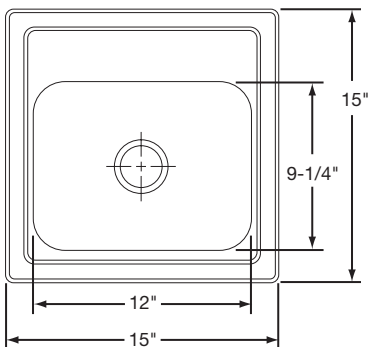

Bowl Type: Double
Depth: 8"

Cabinet Size: 36"
Bowl Size: 14" x 15¾"

Material: 20 Gauge Premium 304 Nickel-Bearing Stainless Steel
Finish: Diamond-Glo
Fully Undercoated

Hole Drillings: 3 or 4

Drain Opening: 3½" (Center Drain)

Cabinet Size: 30"

Bowl Size: 21" x 15 3/4"

Shipping Weight: 10 lbs.

CLS2522D8DG

\$222.00

Bowl Type: Single
Depth: 8"
Material: 20 Gauge Premium 304 Nickel-Bearing Stainless Steel
Finish: Diamond-Glo Fully Undercoated
Hole Drillings: 3 or 4
Drain Opening: 3 1/2" (Center Drain)
Rinsing Basket: RERBSS
Cutting Board: RCB1516

Cabinet Size: 30"

Bowl Size: 21" x 15 3/4"

Shipping Weight: 10 1/2 lbs.

CLS1515D7DGL

\$167.00

Bowl Type: Single
Depth: 7"
Material: 20 Gauge Premium 304 Nickel-Bearing Stainless Steel
Finish: Diamond-Glo Fully Undercoated
Hole Drillings: 2
Drain Opening: 3 1/2" (Center Drain)

Cabinet Size: 18"

Bowl Size: 12" x 9 1/4"

Shipping Weight: 7 lbs.

CLS1515D7DGS

\$167.00

Bowl Type: Single
Depth: 7"
Material: 20 Gauge Premium 304 Nickel-Bearing Stainless Steel
Finish: Diamond-Glo Fully Undercoated
Hole Drillings: 2
Drain Opening: 2" (Center Drain)