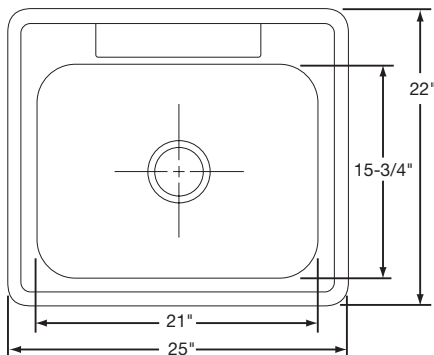

PBLS2522D65SN

$96.00

Bowl Type: Single
Depth: 6 1/2"
Material: 300 Series Stainless Steel
Finish: Soft Satin-Buffered and Machine Ground Fully Undercoated
Hole Drillings: 3 or 4
Drain Opening: 3 1/2" (Center Drain)
Rinsing Basket: RERBSS
Cutting Board: RCB1516
Cabinet Size: 30"
Bowl Size: 21" x 15 3/4"
Shipping Weight: 8 lbs.