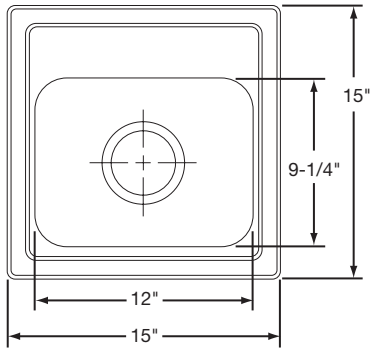

Cabinet Size: 30"

Bowl Size: 21" x 15 3/4"

Shipping Weight: 10 lbs.

CLS2522D8DG

\$222.00

Bowl Type: Single
Depth: 8"
Material: 20 Gauge Premium 304 Nickel-Bearing Stainless Steel
Finish: Diamond-Glo Fully Undercoated
Hole Drillings: 3 or 4
Drain Opening: 3 1/2" (Center Drain)
Rinsing Basket: RERBSS
Cutting Board: RCB1516

Cabinet Size: 30"

Bowl Size: 21" x 15 3/4"

Shipping Weight: 10 1/2 lbs.

CLS1515D7DGL

\$167.00

Bowl Type: Single
Depth: 7"
Material: 20 Gauge Premium 304 Nickel-Bearing Stainless Steel
Finish: Diamond-Glo Fully Undercoated
Hole Drillings: 2
Drain Opening: 3 1/2" (Center Drain)