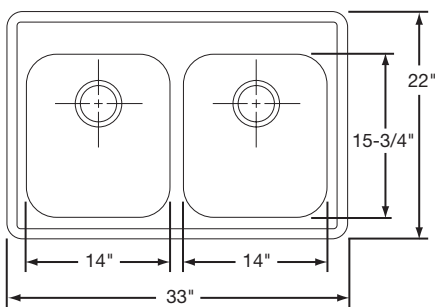

LD3322D55DWDGC

$226.00

Bowl Type: Double
Depth: 5 1/2"
Material: 20 Gauge Premium 304 Nickel-Bearing Stainless Steel
Finish: Diamond-Glo
Fully Undercoated
Hole Drillings: 3 or 4
Drain Opening: 3 1/2" (Rear Center Drain)
Bottom Grid: ROBG1416CR
Rinsing Baskets: RRB1414CR, RERBSS
Cutting Board: RCB1516
Cabinet Size: 36"
Bowl Size: 14" x 15 3/4"
Shipping Weight: 12 1/2 lbs.