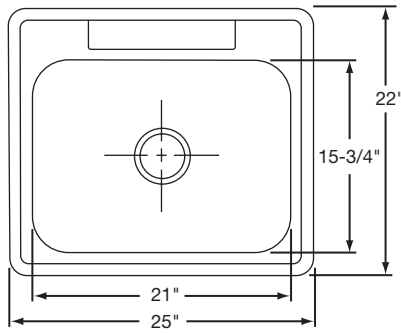

KQ2522D6PB

$90.00

Bowl Type: Single
Depth: 6"
Material: 300 Series Stainless Steel
Finish: Buffed Bowls with Satin-Buffered Top Deck Fully Undercoated
Hole Drillings: 3 or 4
Drain Opening: 3 1/2" (Center Drain)
Rinsing Basket: RERBSS
Cutting Board: RCB1516

Cabinet Size: 30"
Bowl Size: 21" x 15 3/4"

Shipping Weight: 8 lbs.

KQ2522D6PB50

50 Bulk Pack

$88.00 per sink

See above for specifications with the following exception:
Undercoated – Bottom Only **Shipping Weight:** 355 lbs.