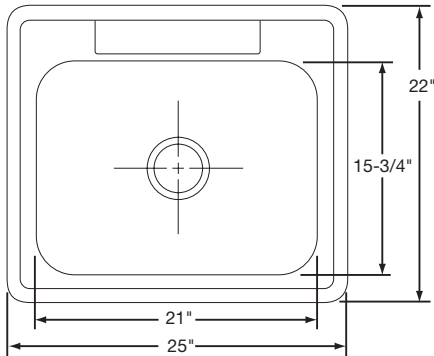

PBLS2522D65SN50

50 Bulk Pack

$93.00 per sink

See previous model for specifications with the following exception:

Undercoated – Bottom Only

Shipping Weight: 355 lbs.

PBLS2522D7SN

$114.00

Bowl Type: Single

Cabinet Size: 30"

Depth: 7"

Bowl Size: 21" x 15³/₄"

Material: 300 Series Stainless Steel

Finish: Soft Satin-Buffed and Machine Ground

Fully Undercoated

Hole Drillings: 3 or 4

Drain Opening: 3¹/₂" (Center Drain)

Shipping Weight: 8 lbs.

Rinsing Basket: RERBSS

Cutting Board: RCB1516