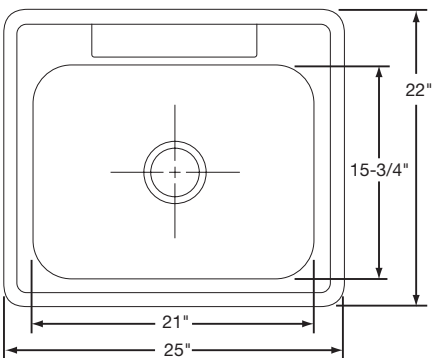

PBLS2522D8SN

$151.00

Bowl Type: Single

Cabinet Size: 30"

Depth: 8"

Bowl Size: 21" x 15³/₄"

Material: 300 Series Stainless Steel

Finish: Soft Satin-Buffed and Machine Ground

Fully Undercoated

Hole Drillings: 3 or 4

Drain Opening: 3¹/₂" (Center Drain)

Shipping Weight: 8 lbs.

Rinsing Basket: RERBSS

Cutting Board: RCB1516