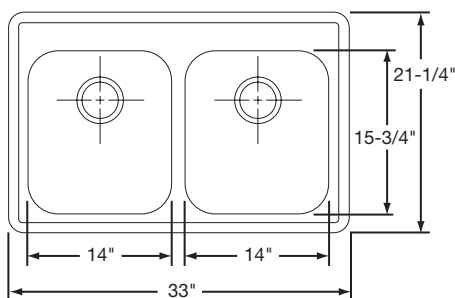

LD3322D55DWDGR

\$226.00

Bowl Type: Double
Depth: 5 1/2"
Material: 20 Gauge Premium 304 Nickel-Bearing Stainless Steel
Finish: Diamond-Glo
 Fully Undercoated
Hole Drillings: 3 or 4
Drain Opening: 3 1/2" (Off-Center Drain – Rear Right)
Rinsing Baskets: RRB1414CR, RERBSS
Cutting Board: RCB1516
Cabinet Size: 36"
Bowl Size: 14" x 15 3/4"
Shipping Weight: 12 1/2 lbs.

LD3322D55DWDGL

\$226.00

Bowl Type: Double
Depth: 5 1/2"
Material: 20 Gauge Premium 304 Nickel-Bearing Stainless Steel
Finish: Diamond-Glo Fully Undercoated
Hole Drillings: 3 or 4
Drain Opening: 3 1/2" (Off-Center Drain – Rear Left)
Rinsing Baskets: RRB1414CR, RERBSS
Cutting Board: RCB1516
Cabinet Size: 36"
Bowl Size: 14" x 15 3/4"
Shipping Weight: 12 1/2 lbs.

LD3321D55DWDGC

\$240.00

Bowl Type: Double
Depth: 5 1/2"
Material: 20 Gauge Premium 304 Nickel-Bearing Stainless Steel
Finish: Diamond-Glo Fully Undercoated
Hole Drillings: 3 or 4
Drain Opening: 3 1/2" (Rear Center Drain)
Bottom Grid: ROBG1416CR
Rinsing Baskets: RRB1414CR, RERBSS
Cutting Board: RCB1516
Cabinet Size: 36"
Bowl Size: 14" x 15 3/4"
Shipping Weight: 12 1/2 lbs.