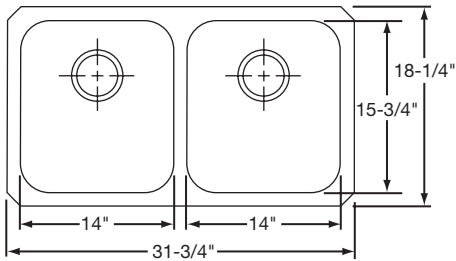

RUD3118D10_85DGLH

$848.00

Bowl Type: Double
Depth: 8 1/2" Left Bowl
10" Right Bowl
Material: 20 Gauge Premium 304 Nickel-Bearing Stainless Steel
Finish: High-Lustre Diamond-Glo
Full Undercoat Over Sound Deadening Pads
Drain Opening: 3 1/2" (Rear Center Drain)
Bottom Grid: ROBG1416CR
Rinsing Basket: RRB1414CR, RERBSS
Cutting Board: RCB1516
Cabinet Size: 36"
Bowl Size: 14" x 15 3/4"
Shipping Weight: 18 lbs.