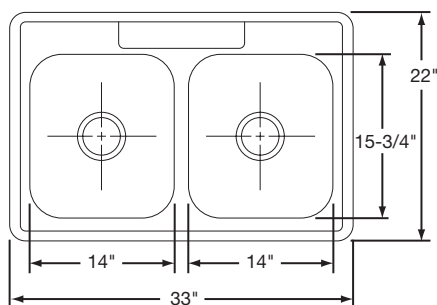

Puritan™ by Revere

PBLD3322D65SN

$128.00

Bowl Type: Double

Depth: 6 1/2"

Material:

Finish:

Hole Drillings: 3 or 4

Drain Opening: 3 1/2" (Center Drain)

Rinsing Baskets: RRB1414CR, RERBSS

Cutting Board: RCB1516

Cabinet Size: 36"

Bowl Size: 14" x 15 3/4"

300 Series Stainless Steel

Soft Satin-Buffered and Machine Ground

Fully Undercoated

Shipping Weight: 14 lbs

PBLD3322D65SN50

50 Bulk Pack

$124.00 per sink

See above for specifications with the following exception:

Undercoated – Bottom Only

Shipping Weight: 540 lbs.