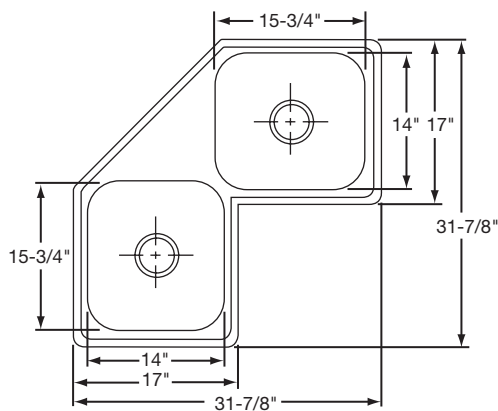

Cabinet Size: 30"

Bowl Size: 21" x 15 3/4"

Shipping Weight: 8 lbs.

LS2521D55DWDGL

\$191.00

Bowl Type: Single
Depth: 5 1/2"
Material: 20 Gauge Premium 304 Nickel-Bearing Stainless Steel
Finish: Diamond-Glo Fully Undercoated
Hole Drillings: 3 or 4
Drain Opening: 3 1/2" (Off-Center Drain – Rear Left)
Rinsing Basket: RERBSS
Cutting Board: RCB1516

Cabinet Size: 30"

Bowl Size: 21" x 15 3/4"

Shipping Weight: 8 lbs.

CLTF4322D8_5DG

\$682.00

Bowl Type: Triple
Depth: 8" Left & Right Bowls
 5" Center Bowl
Material: 20 Gauge Premium 304 Nickel-Bearing Stainless Steel
Finish: Diamond-Glo Fully Undercoated
Hole Drillings: 3 or 4
Drain Opening: 3 1/2" (Center Drain)
Bottom Grid: RBG1416CR (Large Bowl)
Rinsing Baskets: RRB1414CR (Large Bowl), RRB715CR (Small Bowl), RERBSS (Large Bowl)
Cutting Boards: RCB816 (Small Bowl), RCB1516 (Large Bowl)

Cabinet Size: 48"

Bowl Size: 14" x 15 3/4" Left & Right
 7 1/2" x 15 3/4" Center

Shipping Weight: 23 lbs.

CLDC4522D7DG

\$553.00

Bowl Type: Double

Depth: 7"

Material: