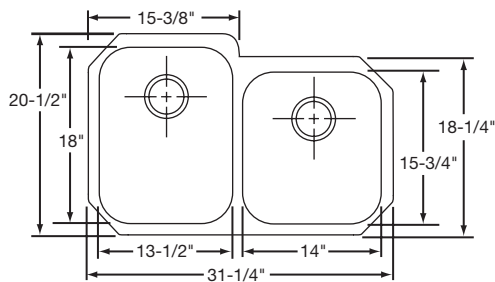

RUD3120D10_8DGRH

$735.00

Bowl Type: Double
Depth: 10" Left Bowl
8" Right Bowl
Material: 20 Gauge Premium 304 Nickel-Bearing Stainless Steel
Finish: High-Lustre Diamond-Glo
Full Undercoat Over Sound Deadening Pads
Drain Opening: 3 1/2" (Rear Center Drain)
Bottom Grid: ROBG1416CR (Large Bowl)
Rinsing Baskets: RRB1414CR (Small Bowl), RRB1611CR (Large Bowl),
RERBSS (Either Bowl)
Cutting Board: RCB1516 (Small Bowl)
Cabinet Size: 36"
Bowl Size: 13 1/2" x 18" Left Bowl
14" x 15 3/4" Right Bowl
Shipping Weight: 18 lbs.