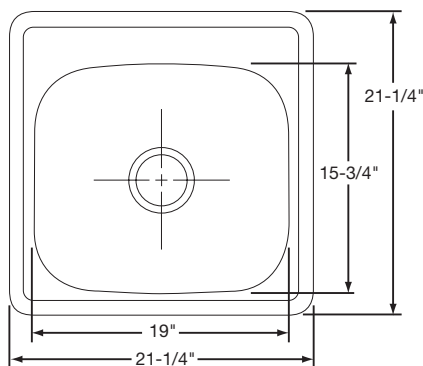

Cabinet Size: 30"
Bowl Size: 21" x 15 3/4"

Shipping Weight: 8 lbs.

PBLS2222D7SN

\$194.00

Bowl Type: Single
Depth: 7"
Material: 300 Series Stainless Steel
Finish: Soft Satin-Buffed and Machine Ground Fully Undercoated
Hole Drillings: 3 or 4
Drain Opening: 3 1/2" (Center Drain)
Rinsing Basket: RERBSS
Cutting Board: RCB1516

Cabinet Size: 30"
Bowl Size: 19" x 15 3/4"

Shipping Weight: 12 lbs.

PBLS2121D7SN

\$194.00

Bowl Type: Single
Depth: 7"
Material: 300 Series Stainless Steel
Finish: Soft Satin-Buffed and Machine Ground Fully Undercoated
Hole Drillings: 3 or 4
Drain Opening: 3 1/2" (Center Drain)
Rinsing Basket: RERBSS
Cutting Board: RCB1516