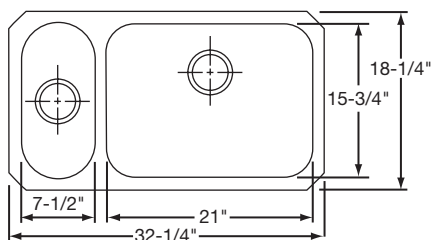

RUD3120D10_8DGLH

\$735.00

Bowl Type: Double
Depth: 8" Left Bowl
 10" Right Bowl
Material: 20 Gauge Premium 304 Nickel-Bearing Stainless Steel
Finish: High-Lustre Diamond-Glo
 Full Undercoat Over Sound Deadening Pads
Drain Opening: 3 1/2" (Rear Center Drain)
Bottom Grid: ROBG1416CR (Large Bowl)
Rinsing Baskets: RRB1414CR (Small Bowl), RRB1611CR (Large Bowl),
 RERBSS (Either Bowl)
Cutting Board: RCB1516 (Small Bowl)
Cabinet Size: 36"
Bowl Size: 14" x 15 3/4" Left Bowl
 13 1/2" x 18" Right Bowl
Shipping Weight: 18 lbs.

RUD3118D85_5DGRH

\$716.00

Bowl Type: Double
Depth: 8 1/2" Left Bowl
 5" Right Bowl
Material: 20 Gauge Premium 304 Nickel-Bearing Stainless Steel
Finish: High-Lustre Diamond-Glo
 Full Undercoat Over Sound Deadening Pads
Drain Opening: 3 1/2" (Rear Center Drain) Left Bowl
 3 1/2" (Center Drain) Right Bowl
Bottom Grid: RERBSS (Large Bowl), RRB715CR (Small Bowl)
Cutting Board: RCB816 (Small Bowl), RCB1516 (Large Bowl)
Cabinet Size: 36"
Bowl Size: 21" x 15 3/4" Left Bowl
 7 1/2" x 15 3/4" Right Bowl
Shipping Weight: 16 lbs.

RUD3118D85_5DGLH

\$716.00

Bowl Type: Double
Depth: 5" Left Bowl
 8 1/2" Right Bowl
Material: 20 Gauge Premium 304 Nickel-Bearing Stainless Steel
Finish: High-Lustre Diamond-Glo
 Full Undercoat Over Sound Deadening Pads
Drain Opening: 3 1/2" (Center Drain) Left Bowl
 3 1/2" (Rear Center Drain) Right Bowl
Bottom Grid: RERBSS (Large Bowl), RRB715CR (Small Bowl)
Cutting Board: RCB816 (Small Bowl), RCB1516 (Large Bowl)
Cabinet Size: 36"
Bowl Size: 7 1/2" x 15 3/4" Left Bowl
 21" x 15 3/4" Right Bowl
Shipping Weight: 16 lbs.