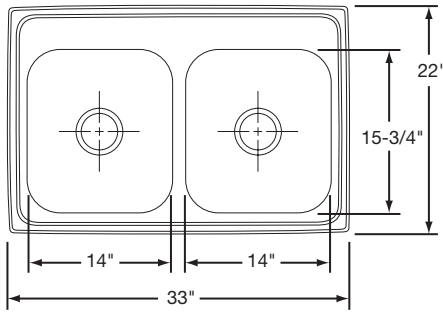

Cabinet Size: 36"
Bowl Size: 14" x 15 3/4"

Shipping Weight: 18 lbs.

WLD3322D8GM

\$565.00

Bowl Type: Double
Depth: 8"
Material: 18 Gauge Premium 304 Nickel-Bearing Stainless Steel
Finish: High-Lustre Diamond-Glo Bowl and Gleaming Mirror Deck Fully Undercoated
Hole Drillings: 3 or 4
Drain Opening: 3 1/2" (Center Drain)
Bottom Grid: RBG1416CR
Rinsing Baskets: RRB1414CR, RERBSS
Cutting Board: RCB1516

Cabinet Size: 36"
Bowl Size: 14" x 15 3/4"

Shipping Weight: 18 lbs.

WLD3322D10DG

\$668.00

Bowl Type: Double
Depth: 10"
Material: 18 Gauge Premium 304 Nickel-Bearing Stainless Steel
Finish: High-Lustre Diamond-Glo Fully Undercoated
Hole Drillings: 3 or 4
Drain Opening: 3 1/2" (Center Drain)
Bottom Grid: RBG1416CR
Rinsing Baskets: RRB1414CR, RERBSS
Cutting Board: RCB1516

Cabinet Size: 36"
Bowl Size: 14" x 15 3/4"

Shipping Weight: 18 lbs.

WLD3322D11_8DSRH

\$629.00

Bowl Type: Double
Depth: 11" Left Bowl
 8" Right Bowl
Material: 18 Gauge Premium 304 Nickel-Bearing Stainless Steel
Finish: High-Lustre Diamond-Glo
 Fully Undercoated
Hole Drillings: 3 or 4
Drain Opening: 3 1/2" (Center Drain)
Bottom Grid: RBG1416CR
Rinsing Baskets: RRB1414CR, RERBSS
Cutting Board: RCB1516

Cabinet Size: 36"

Bowl Size: 14" x 15 3/4"

Shipping Weight: 18 lbs.

WLD3322D11_8DSLH

\$629.00

Bowl Type: Double
Depth: 8" Left Bowl
 11" Right Bowl
Material: 18 Gauge Premium 304 Nickel-Bearing Stainless Steel
Finish: High-Lustre Diamond-Glo
 Fully Undercoated
Hole Drillings: 3 or 4
Drain Opening: 3 1/2" (Center Drain)
Bottom Grid: RBG1416CR
Rinsing Baskets: RRB1414CR, RERBSS
Cutting Board: RCB1516