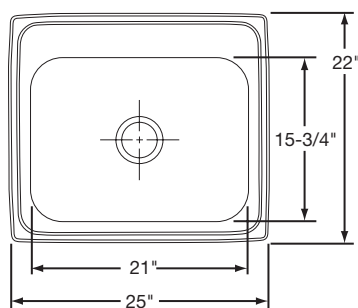

Cabinet Size: 36"

Bowl Size: 21" x 15 3/4" Left Bowl
 7 1/2" x 15 3/4" Right Bowl

Shipping Weight: 18 1/2 lbs.

WLDO3322D8_5DGL

\$540.00

Bowl Type: Double
Depth: 5" Left Bowl
 8" Right Bowl
Material: 18 Gauge Premium 304 Nickel-Bearing Stainless Steel
Finish: High-Lustre Diamond-Glo
 Fully Undercoated
Hole Drillings: 3 or 4
Drain Opening: 3 1/2" (Center Drain)
Rinsing Baskets: RRB715CR (Small Bowl), RERBSS (Large Bowl)
Cutting Board: RCB816 (Small Bowl), RCB1516 (Large Bowl)

Cabinet Size: 36"

Bowl Size: 7 1/2" x 15 3/4" Left Bowl
 21" x 15 3/4" Right Bowl

Shipping Weight: 18 1/2 lbs.

WLS2522D7DG

\$418.00

Bowl Type: Single
Depth: 7"
Material: 18 Gauge Premium 304 Nickel-Bearing Stainless Steel
Finish: High-Lustre Diamond-Glo Fully Undercoated
Hole Drillings: 3 or 4
Drain Opening: 3 1/2" (Center Drain)
Rinsing Basket: RERBSS
Cutting Board: RCB1516

Cabinet Size: 30"

Bowl Size: 21" x 15 3/4"

Shipping Weight: 12 lbs.

WLS2522D8DG

\$433.00

Bowl Type: Single
Depth: 8"
Material: 18 Gauge Premium 304 Nickel-Bearing Stainless Steel
Finish: High-Lustre Diamond-Glo Fully Undercoated
Hole Drillings: 3 or 4
Drain Opening: 3 1/2" (Center Drain)
Rinsing Basket: RERBSS
Cutting Board: RCB1516

Cabinet Size: 30"

Bowl Size: 21" x 15 3/4"

Shipping Weight: 12 lbs.

WLS2522D10DG

\$482.00

Bowl Type: Single
Depth: 10"
Material: 18 Gauge Premium 304 Nickel-Bearing Stainless Steel
Finish: High-Lustre Diamond-Glo Fully Undercoated
Hole Drillings: 3 or 4
Drain Opening: 3 1/2" (Center Drain)
Rinsing Basket: RERBSS
Cutting Board: RCB1516