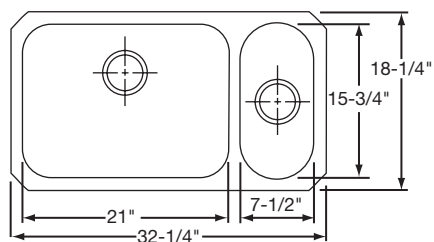

RUD3120D10_8DGRH

\$735.00

Bowl Type: Double
Depth: 10" Left Bowl
 8" Right Bowl
Material: 20 Gauge Premium 304 Nickel-Bearing Stainless Steel
Finish: High-Lustre Diamond-Glo
 Full Undercoat Over Sound Deadening Pads
Drain Opening: 3 1/2" (Rear Center Drain)
Bottom Grid: ROBG1416CR (Large Bowl)
Rinsing Baskets: RRB1414CR (Small Bowl), RRB1611CR (Large Bowl),
 RERBSS (Either Bowl)
Cutting Board: RCB1516 (Small Bowl)
Cabinet Size: 36"
Bowl Size: 13 1/2" x 18" Left Bowl
 14" x 15 3/4" Right Bowl
Shipping Weight: 18 lbs.

RUD3120D10_8DGLH

\$735.00

Bowl Type: Double
Depth: 8" Left Bowl
 10" Right Bowl
Material: 20 Gauge Premium 304 Nickel-Bearing Stainless Steel
Finish: High-Lustre Diamond-Glo
 Full Undercoat Over Sound Deadening Pads
Drain Opening: 3 1/2" (Rear Center Drain)
Bottom Grid: ROBG1416CR (Large Bowl)
Rinsing Baskets: RRB1414CR (Small Bowl), RRB1611CR (Large Bowl),
 RERBSS (Either Bowl)
Cutting Board: RCB1516 (Small Bowl)
Cabinet Size: 36"
Bowl Size: 14" x 15 3/4" Left Bowl
 13 1/2" x 18" Right Bowl
Shipping Weight: 18 lbs.

RUD3118D85_5DGRH

\$716.00

Bowl Type: Double
Depth: 8 1/2" Left Bowl
 5" Right Bowl
Material: 20 Gauge Premium 304 Nickel-Bearing Stainless Steel
Finish: High-Lustre Diamond-Glo
 Full Undercoat Over Sound Deadening Pads
Drain Opening: 3 1/2" (Rear Center Drain) Left Bowl
 3 1/2" (Center Drain) Right Bowl
Bottom Grid: RERBSS (Large Bowl), RRB715CR (Small Bowl)
Cutting Board: RCB816 (Small Bowl), RCB1516 (Large Bowl)
Cabinet Size: 36"
Bowl Size: 21" x 15 3/4" Left Bowl
 7 1/2" x 15 3/4" Right Bowl
Shipping Weight: 16 lbs.