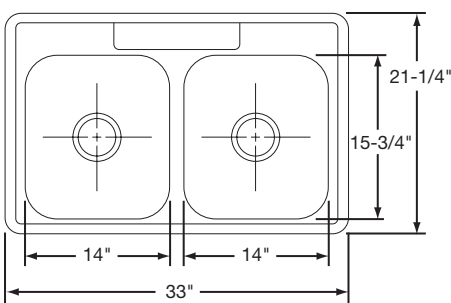

PBLD3321D65SN

$153.00

Bowl Type: Double
Depth: 6 1/2"
Material: 300 Series Stainless Steel
Finish: Soft Satin-Buffed and Machine Ground Fully Undercoated
Hole Drillings: 3 or 4
Drain Opening: 3 1/2" (Center Drain)
Rinsing Baskets: RRB1414CR, RERBSS
Cutting Board: RCB1516
Cabinet Size: 36"
Bowl Size: 14" x 15 3/4"
Shipping Weight: 12 1/2 lbs.