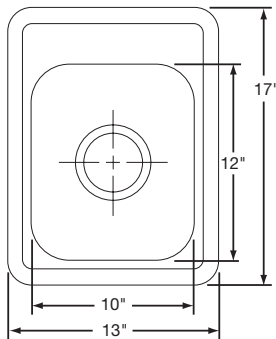

PBLS1317D55SNL

$123.00

Bowl Type: Single
Depth: 5 1/2"
Material: 300 Series Stainless Steel
Finish: Soft Satin-Buffed and Machine Ground Fully Undercoated
Hole Drillings: 2
Drain Opening: 3 1/2" (Center Drain)
Cabinet Size: 18"
Bowl Size: 10" x 12"
Shipping Weight: 6 lbs.