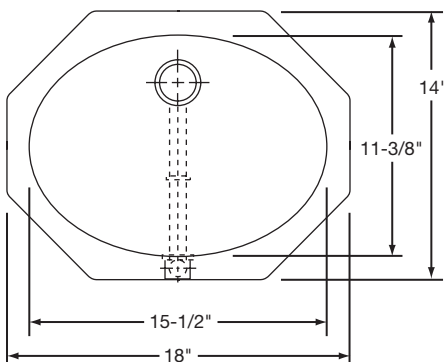

RUS1511D6DG

$290.00

Bowl Type: Single
Depth: 6"
Material: 20 Gauge Premium 304 Nickel-Bearing Stainless Steel
Finish: High-Lustre Diamond-Glo
Full Undercoat Over Sound Deadening Pads
Drain Opening: 1 5/8" (Rear Center Drain)
Cabinet Size: 21"
Bowl Size: 15 1/2" x 11 3/8"
Shipping Weight: 7 lbs.