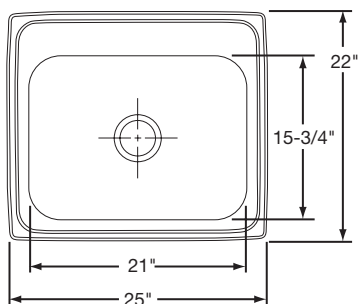

Cabinet Size: 36"

Bowl Size: 14" x 15 3/4"

Shipping Weight: 18 lbs.

WLDO3322D8_5DGR

\$540.00

Bowl Type: Double
Depth: 8" Left Bowl
 5" Right Bowl
Material: 18 Gauge Premium 304 Nickel-Bearing Stainless Steel
Finish: High-Lustre Diamond-Glo
 Fully Undercoated
Hole Drillings: 3 or 4
Drain Opening: 3 1/2" (Center Drain)
Rinsing Baskets: RRB715CR (Small Bowl), RERBSS (Large Bowl)
Cutting Board: RCB816 (Small Bowl), RCB1516 (Large Bowl)

Cabinet Size: 36"

Bowl Size: 21" x 15 3/4" Left Bowl
 7 1/2" x 15 3/4" Right Bowl

Shipping Weight: 18 1/2 lbs.

WLDO3322D8_5DGL

\$540.00

Bowl Type: Double
Depth: 5" Left Bowl
 8" Right Bowl
Material: 18 Gauge Premium 304 Nickel-Bearing Stainless Steel
Finish: High-Lustre Diamond-Glo
 Fully Undercoated
Hole Drillings: 3 or 4
Drain Opening: 3 1/2" (Center Drain)
Rinsing Baskets: RRB715CR (Small Bowl), RERBSS (Large Bowl)
Cutting Board: RCB816 (Small Bowl), RCB1516 (Large Bowl)

Cabinet Size: 36"

Bowl Size: 7 1/2" x 15 3/4" Left Bowl
 21" x 15 3/4" Right Bowl

Shipping Weight: 18 1/2 lbs.

WLS2522D7DG

\$418.00

Bowl Type: Single
Depth: 7"
Material: 18 Gauge Premium 304 Nickel-Bearing Stainless Steel
Finish: High-Lustre Diamond-Glo Fully Undercoated
Hole Drillings: 3 or 4
Drain Opening: 3 1/2" (Center Drain)
Rinsing Basket: RERBSS
Cutting Board: RCB1516

Cabinet Size: 30"

Bowl Size: 21" x 15 3/4"

Shipping Weight: 12 lbs.

WLS2522D8DG

\$433.00

Bowl Type: Single
Depth: 8"
Material: 18 Gauge Premium 304 Nickel-Bearing Stainless Steel
Finish: High-Lustre Diamond-Glo Fully Undercoated
Hole Drillings: 3 or 4
Drain Opening: 3 1/2" (Center Drain)
Rinsing Basket: RERBSS
Cutting Board: RCB1516