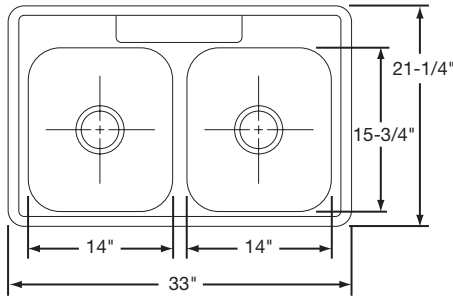

PBLD3321D7SN

$186.00

Bowl Type: Double
Depth: 7"
Material: 300 Series Stainless Steel
Finish: Soft Satin-Buffered and Machine Ground Fully Undercoated
Hole Drillings: 3 or 4
Drain Opening: 3 1/2" (Center Drain)
Rinsing Baskets: RRB1414CR, RERBSS
Cutting Board: RCB1516
Cabinet Size: 36"
Bowl Size: 14" x 15 3/4"
Shipping Weight: 12 1/2 lbs.