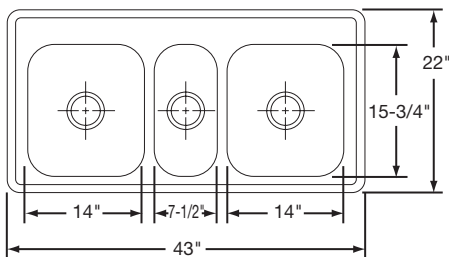

Cabinet Size: 30"

Bowl Size: 21" x 15 3/4"

Shipping Weight: 8 lbs.

LS2521D55DWDGR

\$191.00

Bowl Type: Single
Depth: 5 1/2"
Material: 20 Gauge Premium 304 Nickel-Bearing Stainless Steel
Finish: Diamond-Glo Fully Undercoated
Hole Drillings: 3 or 4
Drain Opening: 3 1/2" (Off-Center Drain – Rear Right)
Rinsing Basket: RERBSS
Cutting Board: RCB1516

Cabinet Size: 30"

Bowl Size: 21" x 15 3/4"

Shipping Weight: 8 lbs.

LS2521D55DWDGL

\$191.00

Bowl Type: Single
Depth: 5 1/2"
Material: 20 Gauge Premium 304 Nickel-Bearing Stainless Steel
Finish: Diamond-Glo Fully Undercoated
Hole Drillings: 3 or 4
Drain Opening: 3 1/2" (Off-Center Drain – Rear Left)
Rinsing Basket: RERBSS
Cutting Board: RCB1516

Cabinet Size: 30"

Bowl Size: 21" x 15 3/4"

Shipping Weight: 8 lbs.

CLTF4322D8_5DG

\$682.00

Bowl Type: Triple
Depth: 8" Left & Right Bowls
 5" Center Bowl
Material: 20 Gauge Premium 304 Nickel-Bearing Stainless Steel
Finish: Diamond-Glo Fully Undercoated
Hole Drillings: 3 or 4
Drain Opening: 3 1/2" (Center Drain)
Bottom Grid: RBG1416CR (Large Bowl)
Rinsing Baskets: RRB1414CR (Large Bowl), RRB715CR (Small Bowl), RERBSS (Large Bowl)
Cutting Boards: RCB816 (Small Bowl), RCB1516 (Large Bowl)