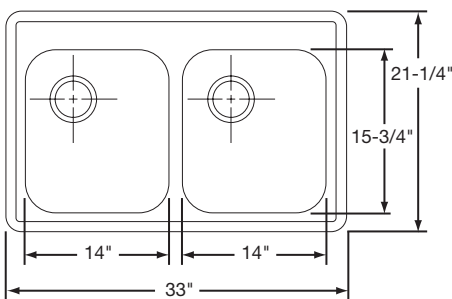

LD3321D55DWDGC

\$240.00

Bowl Type: Double
Depth: 5 1/2"
Material: 20 Gauge Premium 304 Nickel-Bearing Stainless Steel
Finish: Diamond-Glo Fully Undercoated
Hole Drillings: 3 or 4
Drain Opening: 3 1/2" (Rear Center Drain)
Bottom Grid: ROBG1416CR
Rinsing Baskets: RRB1414CR, RERBSS
Cutting Board: RCB1516
Cabinet Size: 36"
Bowl Size: 14" x 15 3/4"
Shipping Weight: 12 1/2 lbs.

LD3321D55DWDGR

\$240.00

Bowl Type: Double
Depth: 5 1/2"
Material: 20 Gauge Premium 304 Nickel-Bearing Stainless Steel
Finish: Diamond-Glo Fully Undercoated
Hole Drillings: 3 or 4
Drain Opening: 3 1/2" (Off-Center Drain – Rear Right)
Rinsing Baskets: RRB1414CR, RERBSS
Cutting Board: RCB1516
Cabinet Size: 36"
Bowl Size: 14" x 15 3/4"
Shipping Weight: 12 1/2 lbs.

LD3321D55DWDGL

\$240.00

Bowl Type: Double
Depth: 5 1/2"
Material: 20 Gauge Premium 304 Nickel-Bearing Stainless Steel
Finish: Diamond-Glo Fully Undercoated
Hole Drillings: 3 or 4
Drain Opening: 3 1/2" (Off-Center Drain – Rear Left)
Rinsing Baskets: RRB1414CR, RERBSS
Cutting Board: RCB1516
Cabinet Size: 36"
Bowl Size: 14" x 15 3/4"
Shipping Weight: 12 1/2 lbs.