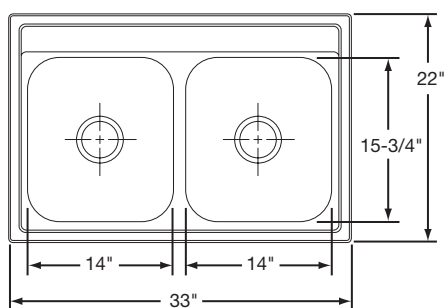

CLD3322D7DG

$253.00

Bowl Type: Double
Depth: 7"

Cabinet Size: 36"
Bowl Size: 14" x 15¾"

Material: 20 Gauge Premium 304 Nickel-Bearing Stainless Steel
Finish: Diamond-Glo
Fully Undercoated

Hole Drillings: 3 or 4

Drain Opening: 3½" (Center Drain)

Shipping Weight: 16 lbs.

Bottom Grid: RBG1416CR

Rinsing Basket: RRB1414CR, RERBSS

Cutting Board: RCB1516