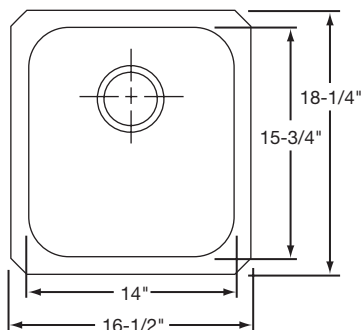

Cabinet Size: 30"
Bowl Size: 21" x 15³/₄"
Shipping Weight: 12 lbs.

RUS2318D10DG

\$466.00

Bowl Type: Single
Depth: 10"
Material: 20 Gauge Premium 304 Nickel-Bearing Stainless Steel
Finish: High-Lustre Diamond-Glo
 Full Undercoat Over Sound Deadening Pads
Drain Opening: 3¹/₂" (Rear Center Drain)
Rinsing Basket: RERBSS
Cutting Board: RCB1516

Cabinet Size: 30"
Bowl Size: 21" x 15³/₄"
Shipping Weight: 12 lbs.

RUS2118D85DG

\$456.00

Bowl Type: Single
Depth: 8¹/₂"
Material: 20 Gauge Premium 304 Nickel-Bearing Stainless Steel
Finish: High-Lustre Diamond-Glo
 Full Undercoat Over Sound Deadening Pads
Drain Opening: 3¹/₂" (Rear Center Drain)
Bottom Grid: ROBG1821CR
Rinsing Basket: RERBSS

Cabinet Size: 30"
Bowl Size: 21" x 18⁵/₈"
Shipping Weight: 12 lbs.

RUS1618D85DG

\$316.00

Bowl Type: Single
Depth: 8¹/₂"
Material: 20 Gauge Premium 304 Nickel-Bearing Stainless Steel
Finish: High-Lustre Diamond-Glo
 Full Undercoat Over Sound Deadening Pads
Drain Opening: 3¹/₂" (Rear Center Drain)
Bottom Grid: ROBG1416CR
Rinsing Baskets: RRB1414CR, RERBSS
Cutting Board: RCB1516

Cabinet Size: 21"
Bowl Size: 14" x 15³/₄"
Shipping Weight: 7¹/₂ lbs.

RUS1618D10DG

\$388.00

Bowl Type: Single
Depth: 10"
Material: 20 Gauge Premium 304 Nickel-Bearing Stainless Steel
Finish: High-Lustre Diamond-Glo
 Full Undercoat Over Sound Deadening Pads
Drain Opening: 3 1/2" (Rear Center Drain)
Bottom Grid: ROBG1416CR
Rinsing Baskets: RRB1414CR, RERBSS
Cutting Board: RCB1516
Cabinet Size: 21"
Bowl Size: 14" x 15 3/4"
Shipping Weight: 9 1/2 lbs.