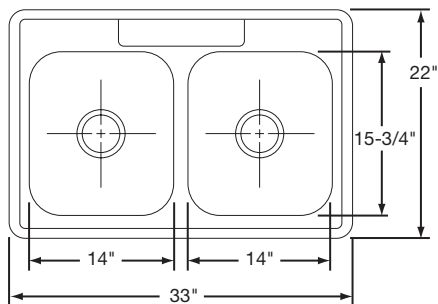

PBLD3322D7SN

$136.00

Bowl Type: Double

Depth: 7"

Material:

Finish:

Hole Drillings: 3 or 4

Drain Opening: 3 1/2" (Center Drain)

Rinsing Baskets: RRB1414CR, RERBSS

Cutting Board: RCB1516

Cabinet Size: 36"

Bowl Size: 14" x 15 3/4"

300 Series Stainless Steel

Soft Satin-Buffered and Machine Ground

Fully Undercoated

Shipping Weight: 15 1/2 lbs.