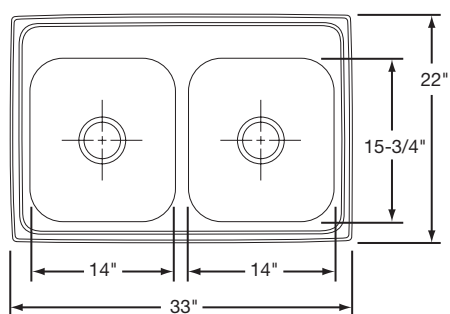

Cabinet Size: 36"
Bowl Size: 14" x 15 3/4"

Shipping Weight: 18 lbs.

WLD3322D8DG

\$522.00

Bowl Type: Double
Depth: 8"
Material: 18 Gauge Premium 304 Nickel-Bearing Stainless Steel
Finish: High-Lustre Diamond-Glo Fully Undercoated
Hole Drillings: 3 or 4
Drain Opening: 3 1/2" (Center Drain)
Bottom Grid: RBG1416CR
Rinsing Baskets: RRB1414CR, RERBSS
Cutting Board: RCB1516

Cabinet Size: 36"
Bowl Size: 14" x 15 3/4"

Shipping Weight: 18 lbs.

WLD3322D8GM

\$565.00

Bowl Type: Double
Depth: 8"
Material: 18 Gauge Premium 304 Nickel-Bearing Stainless Steel
Finish: High-Lustre Diamond-Glo Bowl and Gleaming Mirror Deck Fully Undercoated
Hole Drillings: 3 or 4
Drain Opening: 3 1/2" (Center Drain)
Bottom Grid: RBG1416CR
Rinsing Baskets: RRB1414CR, RERBSS
Cutting Board: RCB1516

Cabinet Size: 36"
Bowl Size: 14" x 15 3/4"

Shipping Weight: 18 lbs.

WLD3322D10DG

\$668.00

Bowl Type: Double
Depth: 10"
Material: 18 Gauge Premium 304 Nickel-Bearing Stainless Steel
Finish: High-Lustre Diamond-Glo Fully Undercoated
Hole Drillings: 3 or 4
Drain Opening: 3 1/2" (Center Drain)
Bottom Grid: RBG1416CR
Rinsing Baskets: RRB1414CR, RERBSS
Cutting Board: RCB1516

Cabinet Size: 36"
Bowl Size: 14" x 15 3/4"

Shipping Weight: 18 lbs.

WLD3322D11_8DSRH

\$629.00

Bowl Type: Double
Depth: 11" Left Bowl
 8" Right Bowl
Material: 18 Gauge Premium 304 Nickel-Bearing Stainless Steel
Finish: High-Lustre Diamond-Glo
 Fully Undercoated
Hole Drillings: 3 or 4
Drain Opening: 3 1/2" (Center Drain)
Bottom Grid: RBG1416CR
Rinsing Baskets: RRB1414CR, RERBSS
Cutting Board: RCB1516