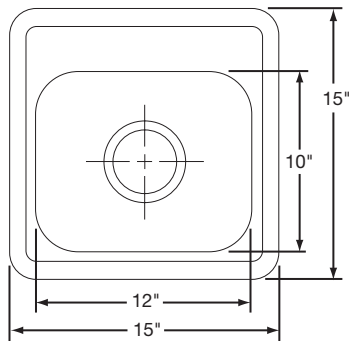

PBLS1515D55SNL

$84.00

Bowl Type: Single
Depth: 5 1/2"
Material: 300 Series Stainless Steel
Finish: Soft Satin-Buffed and Machine Ground Fully Undercoated
Hole Drillings: 2
Drain Opening: 3 1/2" (Center Drain)
Cabinet Size: 18"
Bowl Size: 12" x 10"
Shipping Weight: 5 lbs.