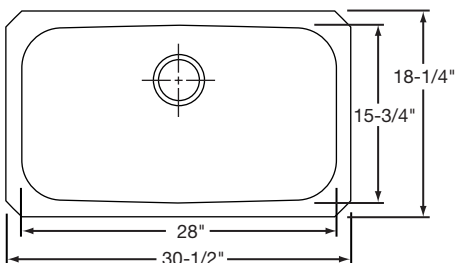

RUS2918D85DG

$497.00

Bowl Type: Single
Depth: 8 1/2"
Material: 20 Gauge Premium 304 Nickel-Bearing Stainless Steel
Finish: High-Lustre Diamond-Glo
Full Undercoat Over Sound Deadening Pads
Drain Opening: 3 1/2" (Rear Center Drain)
Rinsing Basket: RERBSS
Cutting Board: RCB1516
Cabinet Size: 36"
Bowl Size: 28" x 15 3/4"
Shipping Weight: 16 lbs.