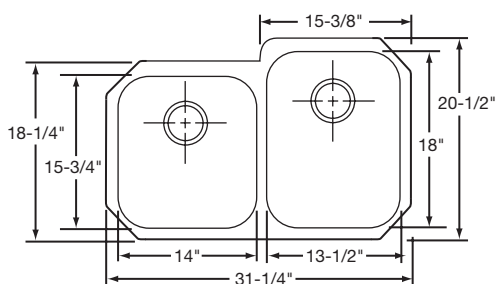

Example: WLD3322 D8 GM = Waterford – Faucet Ledge – Double Bowl – 8" Depth – Gleaming Mirror Finish

WHERE APPLICABLE, SPECIFY: 3-1/2" or 2" draining opening and number of faucet holes.

Right hand (R/RH) or left hand (L/LH) models denote the location of the small bowl or in the case of equal size bowls, it denotes the shallow bowl

RUD3120D10_8DGRH

\$735.00

Bowl Type: Double
Depth: 10" Left Bowl
 8" Right Bowl
Material: 20 Gauge Premium 304 Nickel-Bearing Stainless Steel
Finish: High-Lustre Diamond-Glo
 Full Undercoat Over Sound Deadening Pads
Drain Opening: 3 1/2" (Rear Center Drain)
Bottom Grid: ROBG1416CR (Large Bowl)
Rinsing Baskets: RRB1414CR (Small Bowl), RRB1611CR (Large Bowl),
 RERBSS (Either Bowl)
Cutting Board: RCB1516 (Small Bowl)
Cabinet Size: 36"
Bowl Size: 13 1/2" x 18" Left Bowl
 14" x 15 3/4" Right Bowl
Shipping Weight: 18 lbs.

RUD3120D10_8DGLH

\$735.00

Bowl Type: Double
Depth: 8" Left Bowl
 10" Right Bowl
Material: 20 Gauge Premium 304 Nickel-Bearing Stainless Steel
Finish: High-Lustre Diamond-Glo
 Full Undercoat Over Sound Deadening Pads
Drain Opening: 3 1/2" (Rear Center Drain)
Bottom Grid: ROBG1416CR (Large Bowl)
Rinsing Baskets: RRB1414CR (Small Bowl), RRB1611CR (Large Bowl),
 RERBSS (Either Bowl)
Cutting Board: RCB1516 (Small Bowl)
Cabinet Size: 36"
Bowl Size: 14" x 15 3/4" Left Bowl
 13 1/2" x 18" Right Bowl
Shipping Weight: 18 lbs.

RUD3118D85_5DGRH

\$716.00

Bowl Type: Double
Depth: 8 1/2" Left Bowl
 5" Right Bowl
Material: 20 Gauge Premium 304 Nickel-Bearing Stainless Steel
Finish: High-Lustre Diamond-Glo
 Full Undercoat Over Sound Deadening Pads
Drain Opening: 3 1/2" (Rear Center Drain) Left Bowl
 3 1/2" (Center Drain) Right Bowl
Bottom Grid: RERBSS (Large Bowl), RRB715CR (Small Bowl)
Cutting Board: RCB816 (Small Bowl), RCB1516 (Large Bowl)
Cabinet Size: 36"
Bowl Size: 21" x 15 3/4" Left Bowl
 7 1/2" x 15 3/4" Right Bowl
Shipping Weight: 16 lbs.