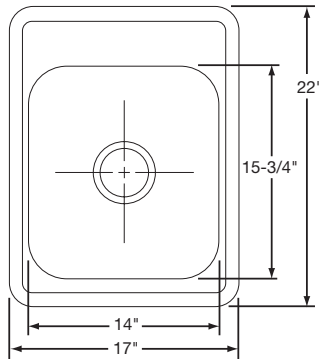

Cabinet Size: 30"
Bowl Size: 19" x 15 3/4"

Shipping Weight: 12 lbs.

PBLS2121D7SN

\$194.00

Bowl Type: Single
Depth: 7"
Material: 300 Series Stainless Steel
Finish: Soft Satin-Buffed and Machine Ground Fully Undercoated
Hole Drillings: 3 or 4
Drain Opening: 3 1/2" (Center Drain)
Rinsing Basket: RERBSS
Cutting Board: RCB1516

Cabinet Size: 30"
Bowl Size: 19" x 15 3/4"

Shipping Weight: 12 lbs.

PBLS1919D7SN

\$166.00

Bowl Type: Single
Depth: 7"
Material: 300 Series Stainless Steel
Finish: Soft Satin-Buffed and Machine Ground Fully Undercoated
Hole Drillings: 3
Drain Opening: 3 1/2" (Center Drain)
Rinsing Baskets: RRB1414CR, RERBSS
Cutting Board: RCB1516

Cabinet Size: 24"
Bowl Size: 15 3/4" x 14"

Shipping Weight: 9 1/2 lbs.

PBLS1722D7SN

\$159.00

Bowl Type: Single
Depth: 7"
Material: 300 Series Stainless Steel
Finish: Soft Satin-Buffed and Machine Ground Fully Undercoated
Hole Drillings: 3
Drain Opening: 3 1/2" (Center Drain)
Rinsing Baskets: RRB1414CR, RERBSS
Cutting Board: RCB1516
Cabinet Size: 20"
Bowl Size: 14" x 15 3/4"
Shipping Weight: 8 lbs.