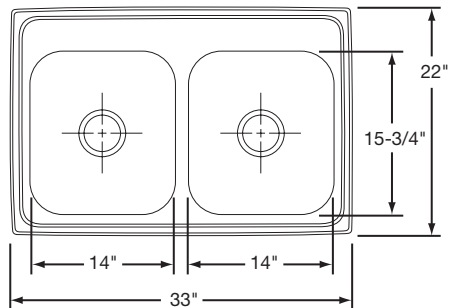

WLD3322D7DG

$477.00

Bowl Type: Double
Depth: 7"
Material: 18 Gauge Premium 304 Nickel-Bearing Stainless Steel
Finish: High-Lustre Diamond-Glo Fully Undercoated
Hole Drillings: 3 or 4
Drain Opening: 3 1/2" (Center Drain)
Bottom Grid: RBG1416CR
Rinsing Baskets: RRB1414CR, RERBSS
Cutting Board: RCB1516

Cabinet Size: 36"
Bowl Size: 14" x 15 3/4"

Shipping Weight: 18 lbs.