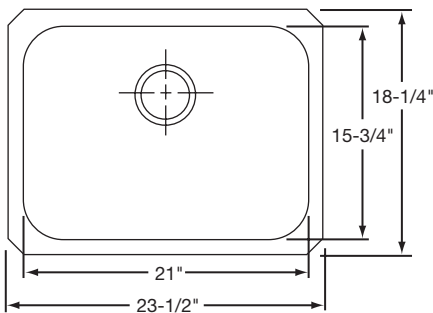

Cabinet Size: 30"
Bowl Size: 21" x 15³/₄"
Shipping Weight: 12 lbs.

RUS2318D10DG

\$466.00

Bowl Type: Single
Depth: 10"
Material: 20 Gauge Premium 304 Nickel-Bearing Stainless Steel
Finish: High-Lustre Diamond-Glo
 Full Undercoat Over Sound Deadening Pads
Drain Opening: 3¹/₂" (Rear Center Drain)
Rinsing Basket: RERBSS
Cutting Board: RCB1516