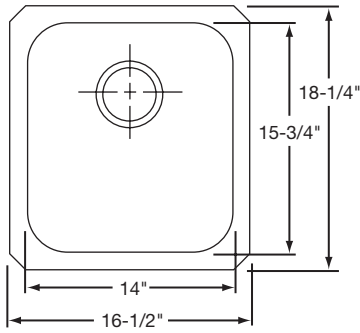

Cabinet Size: 30"
Bowl Size: 21" x 15³/₄"
Shipping Weight: 12 lbs.

RUS2318D10DG

\$466.00

Bowl Type: Single
Depth: 10"
Material: 20 Gauge Premium 304 Nickel-Bearing Stainless Steel
Finish: High-Lustre Diamond-Glo
 Full Undercoat Over Sound Deadening Pads
Drain Opening: 3¹/₂" (Rear Center Drain)
Rinsing Basket: RERBSS
Cutting Board: RCB1516

Cabinet Size: 30"
Bowl Size: 21" x 15³/₄"
Shipping Weight: 12 lbs.

RUS2118D85DG

\$456.00

Bowl Type: Single
Depth: 8¹/₂"
Material: 20 Gauge Premium 304 Nickel-Bearing Stainless Steel
Finish: High-Lustre Diamond-Glo
 Full Undercoat Over Sound Deadening Pads
Drain Opening: 3¹/₂" (Rear Center Drain)
Bottom Grid: ROBG1821CR
Rinsing Basket: RERBSS

Cabinet Size: 30"
Bowl Size: 21" x 18⁵/₈"
Shipping Weight: 12 lbs.

RUS1618D85DG

\$316.00

Bowl Type: Single
Depth: 8¹/₂"
Material: 20 Gauge Premium 304 Nickel-Bearing Stainless Steel
Finish: High-Lustre Diamond-Glo
 Full Undercoat Over Sound Deadening Pads
Drain Opening: 3¹/₂" (Rear Center Drain)
Bottom Grid: ROBG1416CR
Rinsing Baskets: RRB1414CR, RERBSS
Cutting Board: RCB1516

Cabinet Size: 21"
Bowl Size: 14" x 15³/₄"
Shipping Weight: 7¹/₂ lbs.

RUS1618D10DG

\$388.00

Bowl Type: Single
Depth: 10"
Material: 20 Gauge Premium 304 Nickel-Bearing Stainless Steel
Finish: High-Lustre Diamond-Glo
 Full Undercoat Over Sound Deadening Pads
Drain Opening: 3 1/2" (Rear Center Drain)
Bottom Grid: ROBG1416CR
Rinsing Baskets: RRB1414CR, RERBSS
Cutting Board: RCB1516
Cabinet Size: 21"
Bowl Size: 14" x 15 3/4"
Shipping Weight: 9 1/2 lbs.