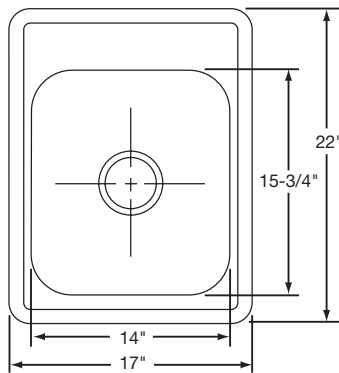

KQ1722D6PB

$108.00

Bowl Type: Single
Depth: 6"
Material: 300 Series Stainless Steel
Finish: Buffed Bowls with Satin-Buffered Top Deck Fully Undercoated
Hole Drillings: 3
Drain Opening: 3 1/2" (Center Drain)
Rinsing Baskets: RRB1414CR, RERBSS
Cutting Board: RCB1516

Cabinet Size: 21"
Bowl Size: 14" x 15 3/4"

Shipping Weight: 8 lbs.

KQ1722D6PB50

50 Bulk Pack

$104.00 per sink

See above for specifications with the following exception:
Undercoated – Bottom Only **Shipping Weight:** 475 lbs.