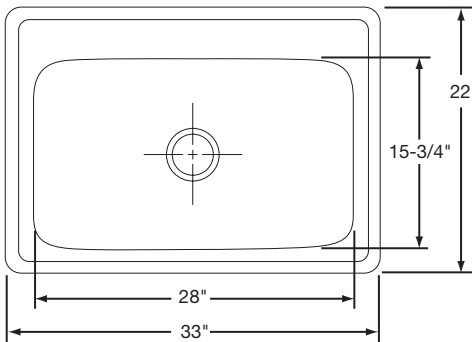

PBLS3322D7SN

$329.00

Bowl Type: Single
Depth: 7"
Material: 300 Series Stainless Steel
Finish: Soft Satin-Buffered and Machine Ground Fully Undercoated
Hole Drillings: 3 or 4
Drain Opening: 3 1/2" (Center Drain)
Rinsing Basket: RERBSS
Cutting Board: RCB1516
Cabinet Size: 36"
Bowl Size: 28" x 15 3/4"
Shipping Weight: 16 lbs.