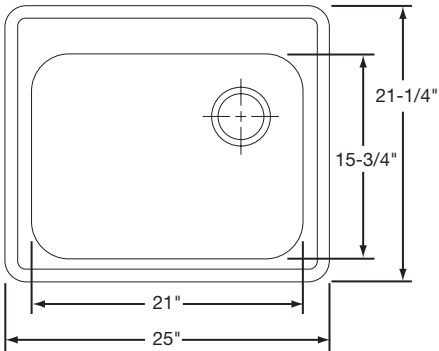

Cabinet Size: 18"

Bowl Size: 12" x 9 1/4"

Shipping Weight: 7 lbs.

<p>CLS1515D7BFS1</p> <p>Package includes:</p>	<p>\$231.00</p> <p>CLS1515D7DGL Bar Sink, BF Faucet and S1 Strainer. Drain Opening: 3 1/2" (Center Drain) Shipping Weight: 8 lbs. Cabinet Size: 18"</p>
<p>CLS1515D7BFS2</p> <p>Package includes:</p>	<p>\$230.00</p> <p>CLS1515D7DGS Bar Sink, BF Faucet and S2 Strainer. Drain Opening: 2" (Center Drain) Shipping Weight: 8 lbs. Cabinet Size: 18"</p>
<p>LS2522D55DWDGC</p> 	<p>\$179.00</p> <p>Bowl Type: Single Cabinet Size: 30"  Depth: 5 1/2" Bowl Size: 21" x 15 3/4" Material: 20 Gauge Premium 304 Nickel-Bearing Stainless Steel Finish: Diamond-Glo Fully Undercoated Hole Drillings: 3 or 4 Drain Opening: 3 1/2" (Rear Center Drain) Shipping Weight: 8 lbs. Rinsing Basket: RERBSS Cutting Board: RCB1516</p>
<p>LS2522D55DWDGR</p> 	<p>\$179.00</p> <p>Bowl Type: Single Cabinet Size: 30"  Depth: 5 1/2" Bowl Size: 21" x 15 3/4" Material: 20 Gauge Premium 304 Nickel-Bearing Stainless Steel Finish: Diamond-Glo Fully Undercoated Hole Drillings: 3 or 4 Shipping Weight: 8 lbs. Drain Opening: 3 1/2" (Off-Center Drain – Rear Right) Rinsing Basket: RERBSS Cutting Board: RCB1516</p>
<p>LS2522D55DWDGL</p> 	<p>\$179.00</p> <p>Bowl Type: Single Cabinet Size: 30"  Depth: 5 1/2" Bowl Size: 21" x 15 3/4" Material: 20 Gauge Premium 304 Nickel-Bearing Stainless Steel Finish: Diamond-Glo Fully Undercoated Hole Drillings: 3 or 4 Shipping Weight: 8 lbs. Drain Opening: 3 1/2" (Off-Center Drain – Rear Left) Rinsing Basket: RERBSS Cutting Board: RCB1516</p>

Cabinet Size: 30"

Bowl Size: 21" x 15 3/4"

Shipping Weight: 8 lbs.

LS2521D55DWDGR

\$191.00

Bowl Type: Single
Depth: 5 1/2"
Material: 20 Gauge Premium 304 Nickel-Bearing Stainless Steel
Finish: Diamond-Glo Fully Undercoated
Hole Drillings: 3 or 4
Drain Opening: 3 1/2" (Off-Center Drain – Rear Right)
Rinsing Basket: RERBSS
Cutting Board: RCB1516