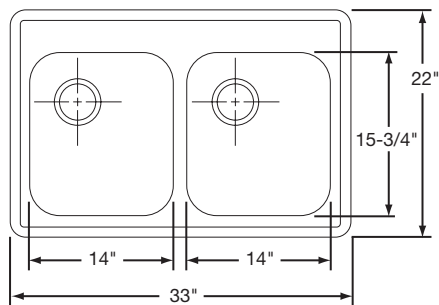

Bowl Type: Double
Depth: 8"

Cabinet Size: 36"
Bowl Size: 14" x 15¾"

Material: 20 Gauge Premium 304 Nickel-Bearing Stainless Steel
Finish: Diamond-Glo
Fully Undercoated

Hole Drillings: 3 or 4

Drain Opening: 3½" (Center Drain)

LD3322D55DWDGC

\$226.00

Bowl Type: Double
Depth: 5 1/2"
Material: 20 Gauge Premium 304 Nickel-Bearing Stainless Steel
Finish: Diamond-Glo
 Fully Undercoated
Hole Drillings: 3 or 4
Drain Opening: 3 1/2" (Rear Center Drain)
Bottom Grid: ROBG1416CR
Rinsing Baskets: RRB1414CR, RERBSS
Cutting Board: RCB1516
Cabinet Size: 36"
Bowl Size: 14" x 15 3/4"
Shipping Weight: 12 1/2 lbs.

LD3322D55DWDGR

\$226.00

Bowl Type: Double
Depth: 5 1/2"
Material: 20 Gauge Premium 304 Nickel-Bearing Stainless Steel
Finish: Diamond-Glo
 Fully Undercoated
Hole Drillings: 3 or 4
Drain Opening: 3 1/2" (Off-Center Drain – Rear Right)
Rinsing Baskets: RRB1414CR, RERBSS
Cutting Board: RCB1516
Cabinet Size: 36"
Bowl Size: 14" x 15 3/4"
Shipping Weight: 12 1/2 lbs.

LD3322D55DWDGL

\$226.00

Bowl Type: Double
Depth: 5 1/2"
Material: 20 Gauge Premium 304 Nickel-Bearing Stainless Steel
Finish: Diamond-Glo Fully Undercoated
Hole Drillings: 3 or 4
Drain Opening: 3 1/2" (Off-Center Drain – Rear Left)
Rinsing Baskets: RRB1414CR, RERBSS
Cutting Board: RCB1516
Cabinet Size: 36"
Bowl Size: 14" x 15 3/4"
Shipping Weight: 12 1/2 lbs.