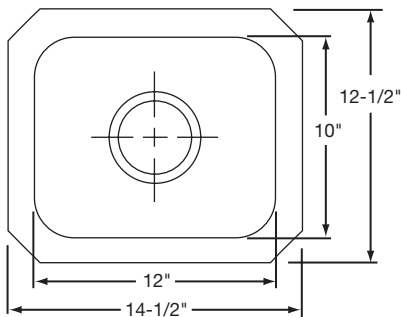

RUS1412D65DG

$234.00

Bowl Type: Single
Depth: 6 1/2"
Material: 20 Gauge Premium 304 Nickel-Bearing Stainless Steel
Finish: High-Lustre Diamond-Glo
Full Undercoat Over Sound Deadening Pads
Drain Opening: 3 1/2" (Center Drain)
Cabinet Size: 18"
Bowl Size: 12" x 10"
Shipping Weight: 6 lbs.