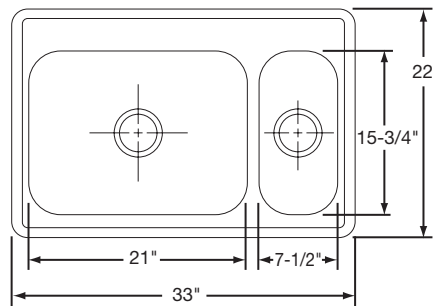

Fully Undercoated

Shipping Weight: 15 1/2 lbs.

PBLD3322D8SN

\$174.00

Bowl Type: Double
Depth: 8"
Material: 300 Series Stainless Steel
Finish: Soft Satin-Buffed and Machine Ground Fully Undercoated
Hole Drillings: 3 or 4
Drain Opening: 3 1/2" (Center Drain)
Rinsing Baskets: RRB1414CR, RERBSS
Cutting Board: RCB1516
Cabinet Size: 36"
Bowl Size: 14" x 15 3/4"
Shipping Weight: 16 lbs.

PBLDO3322D7_5SNR

\$222.00

Bowl Type: Double
Depth: 7" Left Bowl
5" Right Bowl
Material: 300 Series Stainless Steel
Finish: Soft Satin-Buffed and Machine Ground Fully Undercoated
Hole Drillings: 3 or 4
Drain Opening: 3 1/2" (Center Drain)
Rinsing Baskets: RRB715CR (Small Bowl), RERBSS (Large Bowl)
Cutting Board: RCB816 (Small Bowl), RCB1516 (Large Bowl)
Cabinet Size: 36"
Bowl Size: 21" x 15 3/4" Left Bowl
7 1/2" x 15 3/4" Right Bowl
Shipping Weight: 12 1/2 lbs.