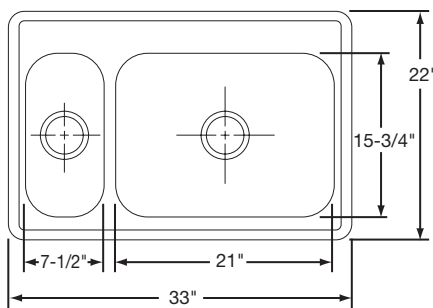

PBLDO3322D7_5SNL

$222.00

Bowl Type: Double
Depth: 5" Left Bowl
7" Right Bowl
Material: 300 Series Stainless Steel
Finish: Soft Satin-Buffed and Machine Ground Fully Undercoated
Hole Drillings: 3 or 4
Drain Opening: 3 1/2" (Center Drain)
Rinsing Baskets: RRB715CR (Small Bowl), RERBSS (Large Bowl)
Cutting Board: RCB816 (Small Bowl), RCB1516 (Large Bowl)
Cabinet Size: 36"
Bowl Size: 7 1/2" x 15 3/4" Left Bowl
21" x 15 3/4" Right Bowl
Shipping Weight: 12 1/2 lbs.