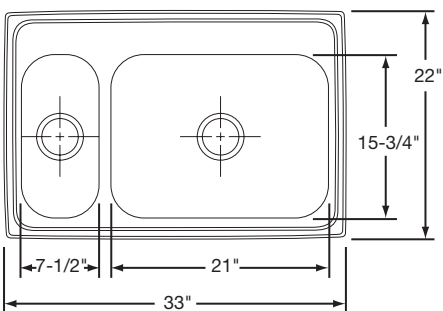

Cabinet Size: 36"
Bowl Size: 14" x 15 3/4"

Shipping Weight: 18 lbs.

WLD3322D11_8DSRH

\$629.00

Bowl Type: Double
Depth: 11" Left Bowl
 8" Right Bowl
Material: 18 Gauge Premium 304 Nickel-Bearing Stainless Steel
Finish: High-Lustre Diamond-Glo
 Fully Undercoated
Hole Drillings: 3 or 4
Drain Opening: 3 1/2" (Center Drain)
Bottom Grid: RBG1416CR
Rinsing Baskets: RRB1414CR, RERBSS
Cutting Board: RCB1516

Cabinet Size: 36"

Bowl Size: 14" x 15 3/4"

Shipping Weight: 18 lbs.

WLD3322D11_8DSLH

\$629.00

Bowl Type: Double
Depth: 8" Left Bowl
 11" Right Bowl
Material: 18 Gauge Premium 304 Nickel-Bearing Stainless Steel
Finish: High-Lustre Diamond-Glo
 Fully Undercoated
Hole Drillings: 3 or 4
Drain Opening: 3 1/2" (Center Drain)
Bottom Grid: RBG1416CR
Rinsing Baskets: RRB1414CR, RERBSS
Cutting Board: RCB1516

Cabinet Size: 36"

Bowl Size: 14" x 15 3/4"

Shipping Weight: 18 lbs.

WLDO3322D8_5DGR

\$540.00

Bowl Type: Double
Depth: 8" Left Bowl
 5" Right Bowl
Material: 18 Gauge Premium 304 Nickel-Bearing Stainless Steel
Finish: High-Lustre Diamond-Glo
 Fully Undercoated
Hole Drillings: 3 or 4
Drain Opening: 3 1/2" (Center Drain)
Rinsing Baskets: RRB715CR (Small Bowl), RERBSS (Large Bowl)
Cutting Board: RCB816 (Small Bowl), RCB1516 (Large Bowl)

Cabinet Size: 36"

Bowl Size: 21" x 15 3/4" Left Bowl
 7 1/2" x 15 3/4" Right Bowl

Shipping Weight: 18 1/2 lbs.

WLDO3322D8_5DGL

\$540.00

Bowl Type: Double
Depth: 5" Left Bowl
 8" Right Bowl
Material: 18 Gauge Premium 304 Nickel-Bearing Stainless Steel
Finish: High-Lustre Diamond-Glo
 Fully Undercoated
Hole Drillings: 3 or 4
Drain Opening: 3 1/2" (Center Drain)
Rinsing Baskets: RRB715CR (Small Bowl), RERBSS (Large Bowl)
Cutting Board: RCB816 (Small Bowl), RCB1516 (Large Bowl)