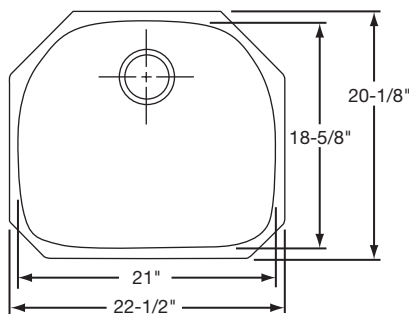

Cabinet Size: 30"
Bowl Size: 21" x 15³/₄"
Shipping Weight: 12 lbs.

RUS2318D10DG

\$466.00

Bowl Type: Single
Depth: 10"
Material: 20 Gauge Premium 304 Nickel-Bearing Stainless Steel
Finish: High-Lustre Diamond-Glo
 Full Undercoat Over Sound Deadening Pads
Drain Opening: 3¹/₂" (Rear Center Drain)
Rinsing Basket: RERBSS
Cutting Board: RCB1516

Cabinet Size: 30"
Bowl Size: 21" x 15³/₄"
Shipping Weight: 12 lbs.

RUS2118D85DG

\$456.00

Bowl Type: Single
Depth: 8¹/₂"
Material: 20 Gauge Premium 304 Nickel-Bearing Stainless Steel
Finish: High-Lustre Diamond-Glo
 Full Undercoat Over Sound Deadening Pads
Drain Opening: 3¹/₂" (Rear Center Drain)
Bottom Grid: ROBG1821CR
Rinsing Basket: RERBSS