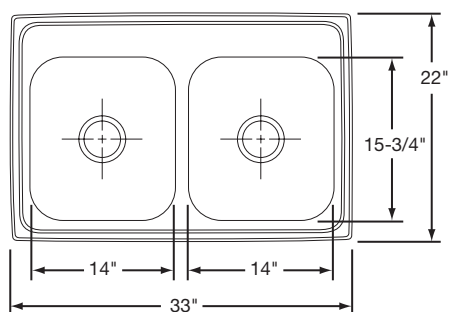

Cabinet Size: 36"
Bowl Size: 14" x 15 3/4"

Shipping Weight: 18 lbs.

WLD3322D8DG

\$522.00

Bowl Type: Double
Depth: 8"
Material: 18 Gauge Premium 304 Nickel-Bearing Stainless Steel
Finish: High-Lustre Diamond-Glo Fully Undercoated
Hole Drillings: 3 or 4
Drain Opening: 3 1/2" (Center Drain)
Bottom Grid: RBG1416CR
Rinsing Baskets: RRB1414CR, RERBSS
Cutting Board: RCB1516

Cabinet Size: 36"
Bowl Size: 14" x 15 3/4"

Shipping Weight: 18 lbs.

WLD3322D8GM

\$565.00

Bowl Type: Double
Depth: 8"
Material: 18 Gauge Premium 304 Nickel-Bearing Stainless Steel
Finish: High-Lustre Diamond-Glo Bowl and Gleaming Mirror Deck Fully Undercoated
Hole Drillings: 3 or 4
Drain Opening: 3 1/2" (Center Drain)
Bottom Grid: RBG1416CR
Rinsing Baskets: RRB1414CR, RERBSS
Cutting Board: RCB1516

Cabinet Size: 36"
Bowl Size: 14" x 15 3/4"

Shipping Weight: 18 lbs.

WLD3322D10DG

\$668.00

Bowl Type: Double
Depth: 10"
Material: 18 Gauge Premium 304 Nickel-Bearing Stainless Steel
Finish: High-Lustre Diamond-Glo Fully Undercoated
Hole Drillings: 3 or 4
Drain Opening: 3 1/2" (Center Drain)
Bottom Grid: RBG1416CR
Rinsing Baskets: RRB1414CR, RERBSS
Cutting Board: RCB1516

Cabinet Size: 36"
Bowl Size: 14" x 15 3/4"

Shipping Weight: 18 lbs.

WLD3322D11_8DSRH

\$629.00

Bowl Type: Double
Depth: 11" Left Bowl
 8" Right Bowl
Material: 18 Gauge Premium 304 Nickel-Bearing Stainless Steel
Finish: High-Lustre Diamond-Glo
 Fully Undercoated
Hole Drillings: 3 or 4
Drain Opening: 3 1/2" (Center Drain)
Bottom Grid: RBG1416CR
Rinsing Baskets: RRB1414CR, RERBSS
Cutting Board: RCB1516