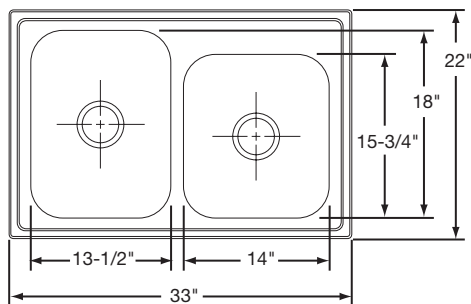

Cabinet Size: 18"
Bowl Size: 12" x 9¹/₄"

Shipping Weight: 7 lbs.

WLTF4322D8_5DG

\$959.00

Bowl Type: Triple
Depth: 8" Left & Right Bowls
 5" Center Bowl
Material: 18 Gauge Premium 304 Nickel-Bearing Stainless Steel
Finish: High-Lustre Diamond-Glo Fully Undercoated
Hole Drillings: 3 or 4
Drain Opening: 3¹/₂" (Center Drain)
Bottom Grid: RBG1416CR (Large Bowl)
Rinsing Baskets: RRB1414CR (Large Bowl), RRB715CR (Small Bowl), RERBSS (Large Bowl)
Cutting Boards: RCB816 (Small Bowl), RCB1516 (Large Bowl)

Cabinet Size: 48"
Bowl Size: 14" x 15³/₄" Left & Right
 7¹/₂" x 15³/₄" Center

Shipping Weight: 23 lbs.

WLT4822D10DG

\$1,005.00

Bowl Type: Triple
Depth: 10"
Material: 18 Gauge Premium 304 Nickel-Bearing Stainless Steel
Finish: High-Lustre Diamond-Glo Fully Undercoated
Hole Drillings: 3 or 4
Drain Opening: 3¹/₂" (Center Drain)
Bottom Grid: RBG1416CR
Rinsing Baskets: RRB1414CR, RERBSS
Cutting Board: RCB1516

Cabinet Size: 54"
Bowl Size: 14" x 15³/₄"

Shipping Weight: 25 lbs.

CLD3322OSD8DGR

\$363.00

Bowl Type: Double
Depth: 8"

Cabinet Size: 36"
Bowl Size: 13½" x 18" Left Bowl
14" x 15¾" Right Bowl

Material: 20 Gauge Premium 304 Nickel-Bearing Stainless Steel
Finish: Diamond-Glo
Fully Undercoated

Cutting Board: RCB1516 (Small Bowl)

CLD3322OSD8DGL

\$363.00

Bowl Type: Double
Depth: 8"

Cabinet Size: 36"
Bowl Size: 14" x 15¾" Left Bowl
13½" x 18" Right Bowl

Material: 20 Gauge Premium 304 Nickel-Bearing Stainless Steel
Finish: Diamond-Glo
Fully Undercoated