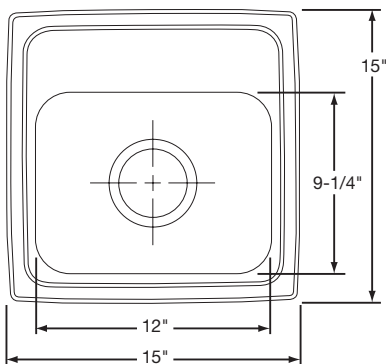

Cabinet Size: 30"

Bowl Size: 21" x 15 3/4"

Shipping Weight: 12 lbs.

WLS2522D8GM

\$451.00

Bowl Type: Single
Depth: 8"
Material: 18 Gauge Premium 304 Nickel-Bearing Stainless Steel
Finish: High-Lustre Diamond-Glo Bowl and Gleaming Mirror Deck Fully Undercoated
Hole Drillings: 3 or 4
Drain Opening: 3 1/2" (Center Drain)
Rinsing Basket: RERBSS
Cutting Board: RCB1516

Cabinet Size: 30"

Bowl Size: 21" x 15 3/4"

Shipping Weight: 12 lbs.

WLS1919D10DG

\$433.00

Bowl Type: Single
Depth: 10"
Material: 18 Gauge Premium 304 Nickel-Bearing Stainless Steel
Finish: High-Lustre Diamond-Glo Fully Undercoated
Hole Drillings: 3
Drain Opening: 3 1/2" (Center Drain)
Bottom Grid: RBG1416CR
Rinsing Baskets: RRB1414CR, RERBSS
Cutting Board: RCB1516

Cabinet Size: 24"

Bowl Size: 15 3/4" x 14"

Shipping Weight: 9 1/2 lbs.

WLS1722D10DG

\$414.00

Bowl Type: Single
Depth: 10"
Material: 18 Gauge Premium 304 Nickel-Bearing Stainless Steel
Finish: High-Lustre Diamond-Glo Fully Undercoated
Hole Drillings: 2
Drain Opening: 3 1/2" (Center Drain)
Bottom Grid: RBG1416CR
Rinsing Baskets: RRB1414CR, RERBSS
Cutting Board: RCB1516

Cabinet Size: 21"

Bowl Size: 14" x 15 3/4"

Shipping Weight: 9 1/2 lbs.

WLS1515D7DGL

\$261.00

Bowl Type: Single
Depth: 7"
Material: 18 Gauge Premium 304 Nickel-Bearing Stainless Steel
Finish: High-Lustre Diamond-Glo Fully Undercoated
Hole Drillings: 2
Drain Opening: 3 1/2" (Center Drain)