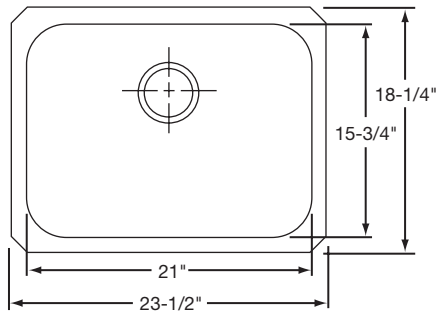

RUS2318D85DG

$381.00

Bowl Type: Single
Depth: 8¹/₂"
Material: 20 Gauge Premium 304 Nickel-Bearing Stainless Steel
Finish: High-Lustre Diamond-Glo
Full Undercoat Over Sound Deadening Pads
Drain Opening: 3¹/₂" (Rear Center Drain)
Rinsing Basket: RERBSS
Cutting Board: RCB1516

Cabinet Size: 30"
Bowl Size: 21" x 15³/₄"
Shipping Weight: 12 lbs.