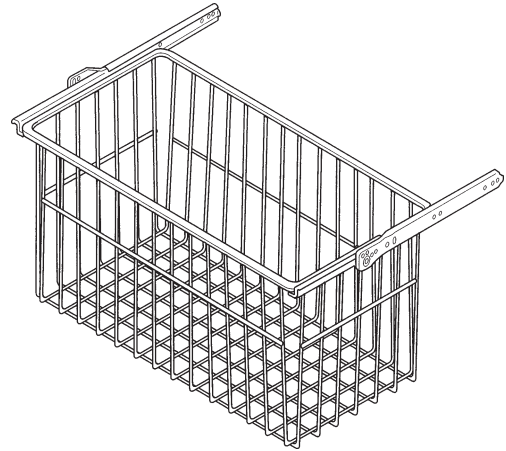

Wire Basket Pull Outs

Wire basket with steel rim for 24" inside cabinet width, with use of optional L52345xxx slides only. The width is 23" (586mm), the finish is steel, white.

See the "Hardware: Door & Drawer" section for compatible slides.

Product #	Description	Depth		Height		Qty Per Box
		Inches	mm	Inches	mm	
L64051746	Wire Basket PO	13.88	350	4.00	100	10
L64051755	Wire Basket PO	13.88	350	7.88	200	10
L64051764	Wire Basket PO	13.88	350	11.88	300	5
L64051871	Wire Basket PO	15.75	400	19.88	500	5

Roll-Out Plastic Hamper

Roll-Out Plastic Hamper PSH15-1-60-W PDMSH15-1-60
60 quart roll-out plastic hamper features KV 1" overtravel heavy-duty precision ball-bearing slides. The "DM" version indicates door-mounting hardware is included (for 1-1/2" face frame cabinetry).

Replacement Hamper QT60PB-W
Replacement hamper for PSH15-1-60-W and PDMSH15-1-60.

Product #	Description	Height	Width	Depth
PSH15-1-60-W	Roll-Out Plastic Hamper White	20"	15"	19"
PDMSH15-1-60	Roll-Out Plastic DM Hamper White	20"	15"	19"
QT60PB-W	Replacement Hamper White	20"	15"	19"