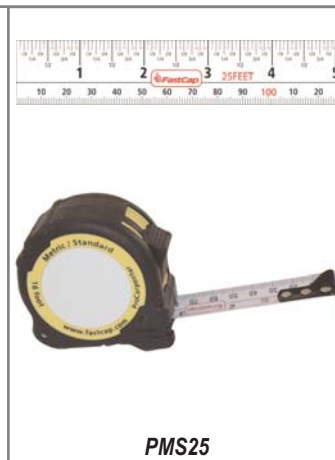

## Tape Measures

### ProCarpenter Tape Measure PMS25

It has never been easier to read a tape or to make those metric to standard conversions than with our family of ProCarpenter tape measures, especially the standard PMS (Pad Metric Standard) PMS25.

### ProCarpenter Tape Measure PMSFLAT16

We listened to our customers and made a modification to Fastcap's original tape measure, the PMS. Face it, not all surfaces are flat! The FastCap ProCarpenter FlatBack measures curves and flat panels with precision and ease. Available with a Metric/Standard Story Pole.

### SpeedClip SPEEDCLIP

Never have torn pants from your tape measure again. With the SpeedClip securing your tape measure is a breeze. It easily clips over your pants or belt and can even hold a pencil. Fits almost any tape measure.