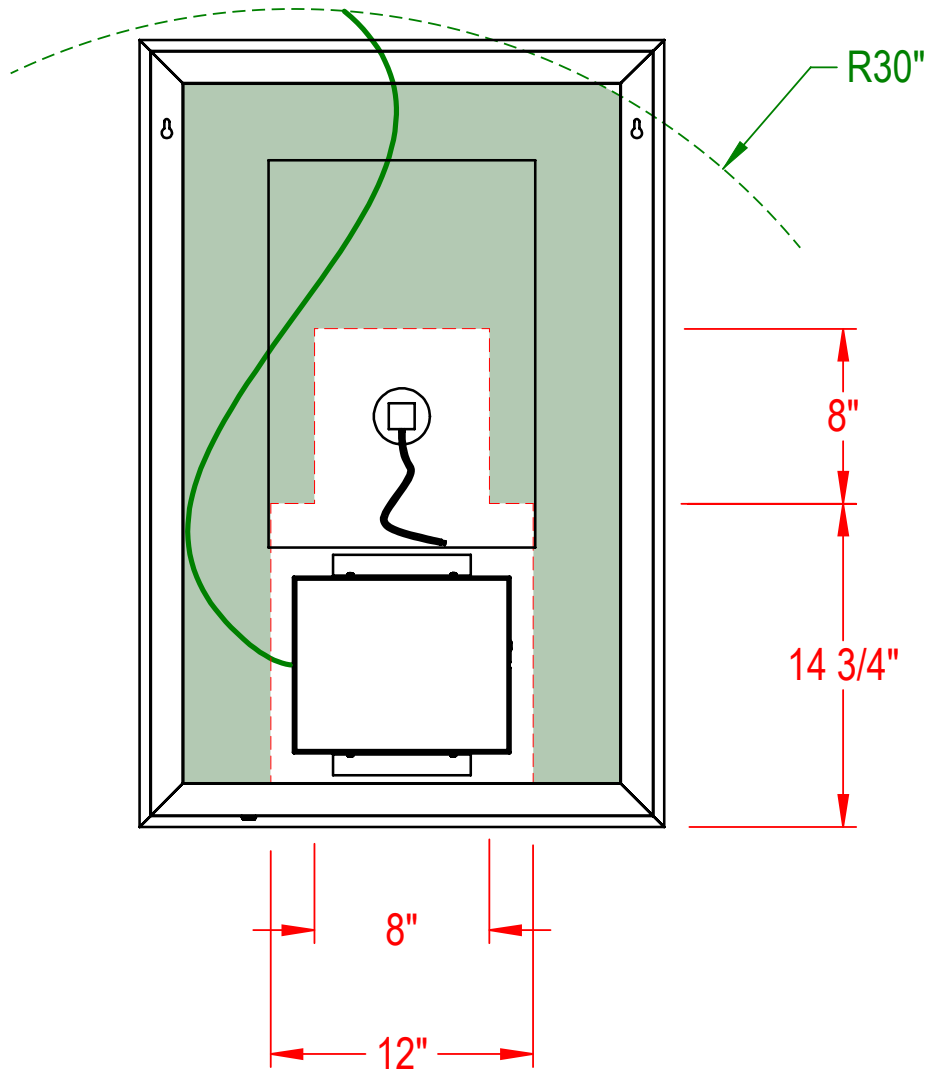

Model : Halo | MHA2436

BACK OF THE MIRROR

-  **Zone 1 - Recommended zone for electrical box location reachable with 30" long main line wire.**
-  **Zone 2 - Not recommended zone**