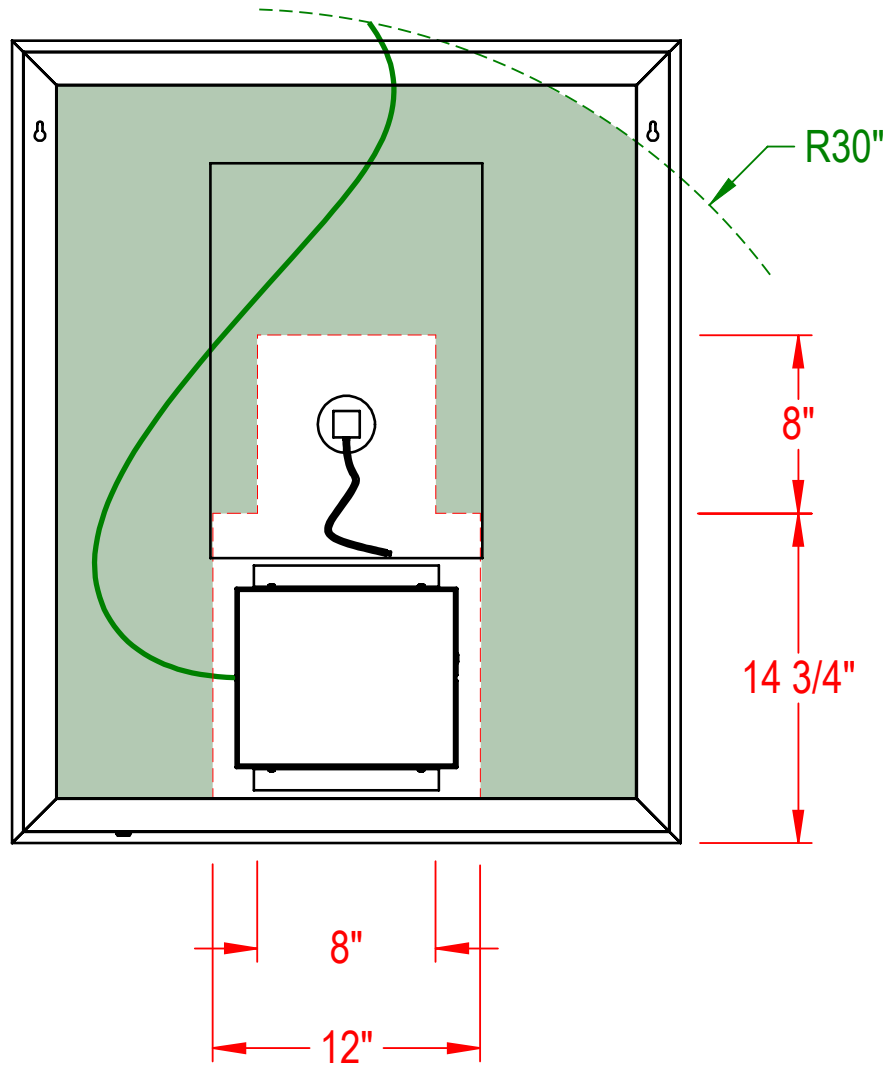

Model : Halo | MHA3036

BACK OF THE MIRROR

-  **Zone 1 - Recommended zone for electrical box location reachable with 30" long main line wire.**
-  **Zone 2 - Not recommended zone**