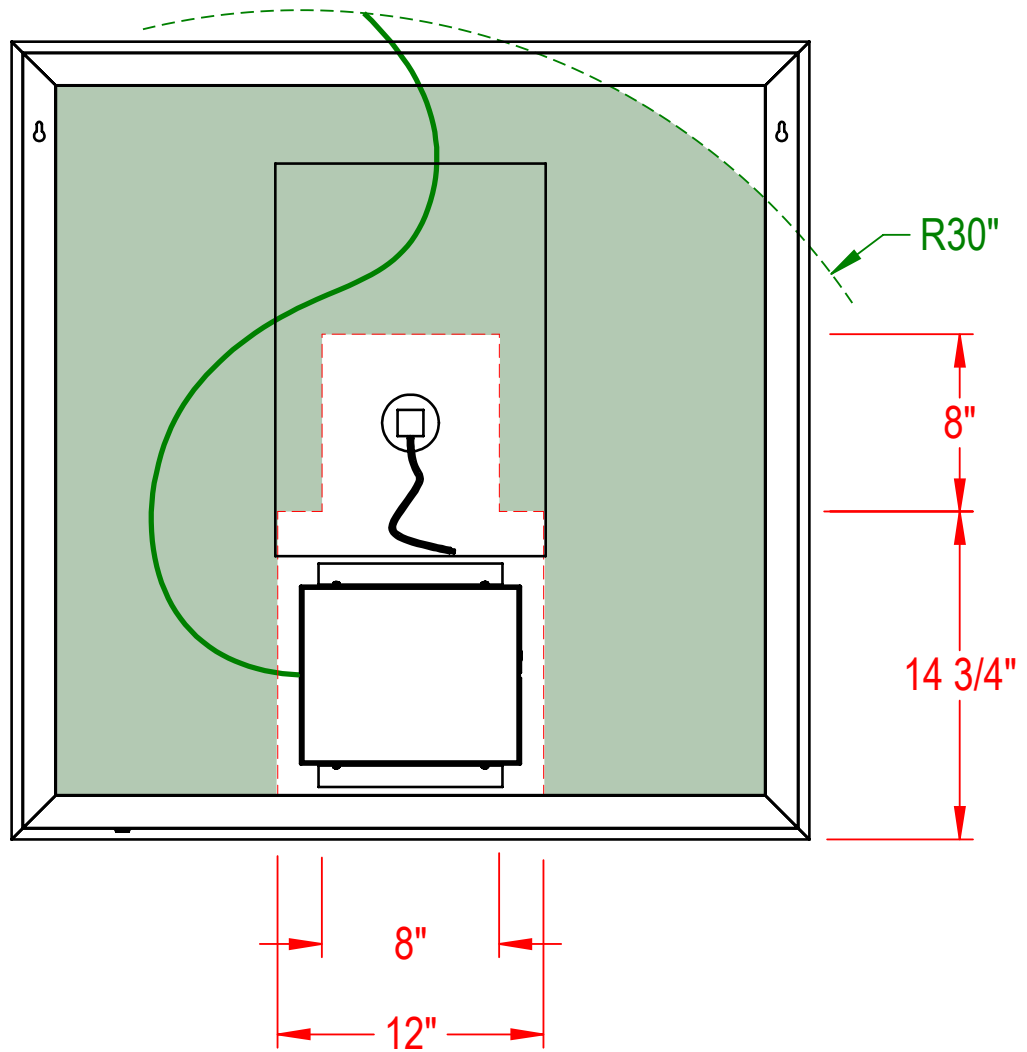

Model : Halo | MHA3636

BACK OF THE MIRROR

-  **Zone 1 - Recommended zone for electrical box location reachable with 30" long main line wire.**
-  **Zone 2 - Not recommended zone**