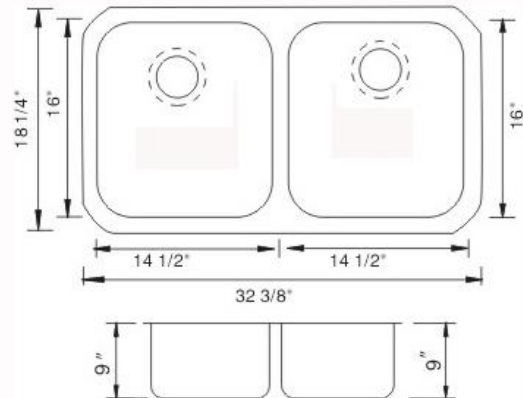

LENOVA

4580 W Roosevelt Rd Hillside, IL 60162 www.Lenovasinks.com Phone: 877-733-1098

SPECIFICATIONS

MODEL PC-SS-CL-D1-16

GENERAL

Fine quality sink formed of heavy duty **16 gauge**, type 304 nickel bearing stainless steel.

DESIGN FEATURES

Bowl depth 9" with inside bowl dimensions 16" X14-1/2" and over all 32-3/8" X 18-1/4"

Finish: Inside bowl surfaces polished to a uniform satin finish.

Underside: High density sound absorption pads covered with a thick rubberized insulation layer on all bottom surfaces.

Minimum cabinet size 33"

Product shall be specified as PC-SS-CL-D1-16

ACCESSORIES:

The complete PermaClean Drain kits come with the sink for free.

OPTIONAL ACCESSORIES:

Stainless Steel Grids: G601

Bamboo Cutting Board: A-CB-01