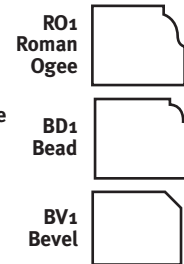

○ Drill Points ● Pre-drilled

Capacity: 2
gallons to overflow

Model	A	B
CH1B2225	25"	12-1/2"
CH1B2231	31"	15-1/2"
CH1B2237	37"	18-1/2"
CH1B2243	43"	21-1/2"
CH1B2249	49"	24-1/2"
CH1B2255	55"	27-1/2"
CH1B2261	61"	30-1/2"

Custom Edge Treatments Available
(Orders cannot be cancelled or returned.)

SPECIFICATIONS

Chesapeake Single Bowl Vanity Tops

Model	Part	Nominal Dimensions	Ship Wt. Lb.	Ship FedEx	Carton Dims. In.	Cu. Ft.
CH1B2225	CH02225	22-1/2" D x 25" W	22	FedEx	28 x 26 x 14	5.90
CH1B2231	CH02231	22-1/2" D x 31" W	27	FedEx	35 x 26 x 14	7.37
CH1B2237	CH02237	22-1/2" D x 37" W	28	FedEx	41 x 26 x 14	8.64
CH1B2243	CH02243	22-1/2" D x 43" W	40	FedEx	47 x 26 x 14	9.90
CH1B2249	CH02249	22-1/2" D x 49" W	46	-	53 x 26 x 14	11.16
CH1B2255	CH02255	22-1/2" D x 55" W	52	-	58 x 25 x 13	10.91
CH1B2261	CH02261	22-1/2" D x 61" W	59	-	64 x 27 x 14	14.00