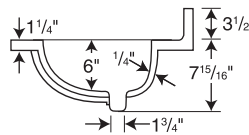

Capacity: 2
gallons to overflow

Model	A	B
CH1B2225	25"	12-1/2"
CH1B2231	31"	15-1/2"
CH1B2237	37"	18-1/2"
CH1B2243	43"	21-1/2"
CH1B2249	49"	24-1/2"
CH1B2255	55"	27-1/2"
CH1B2261	61"	30-1/2"