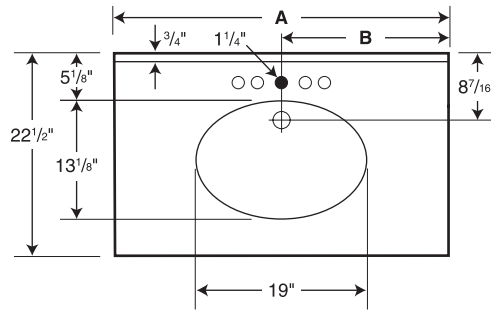

○ Drill Points ● Pre-drilled

Capacity: 2
gallons to overflow

Model	A	B
CH1B2225	25"	12-1/2"
CH1B2231	31"	15-1/2"
CH1B2237	37"	18-1/2"
CH1B2243	43"	21-1/2"
CH1B2249	49"	24-1/2"
CH1B2255	55"	27-1/2"
CH1B2261	61"	30-1/2"

Custom Edge Treatments Available
(Orders cannot be cancelled or returned.)

SPECIFICATIONS

Chesapeake Single Bowl Vanity Tops

Model	Part	Nominal Dimensions	Ship Wt. Lb.	Ship FedEx	Carton Dims. In.	Cu. Ft.
CH1B2225	CH02225	22-1/2" D x 25" W	22	FedEx	28 x 26 x 14	5.90
CH1B2231	CH02231	22-1/2" D x 31" W	27	FedEx	35 x 26 x 14	7.37
CH1B2237	CH02237	22-1/2" D x 37" W	28	FedEx	41 x 26 x 14	8.64
CH1B2243	CH02243	22-1/2" D x 43" W	40	FedEx	47 x 26 x 14	9.90
CH1B2249	CH02249	22-1/2" D x 49" W	46	-	53 x 26 x 14	11.16
CH1B2255	CH02255	22-1/2" D x 55" W	52	-	58 x 25 x 13	10.91
CH1B2261	CH02261	22-1/2" D x 61" W	59	-	64 x 27 x 14	14.00