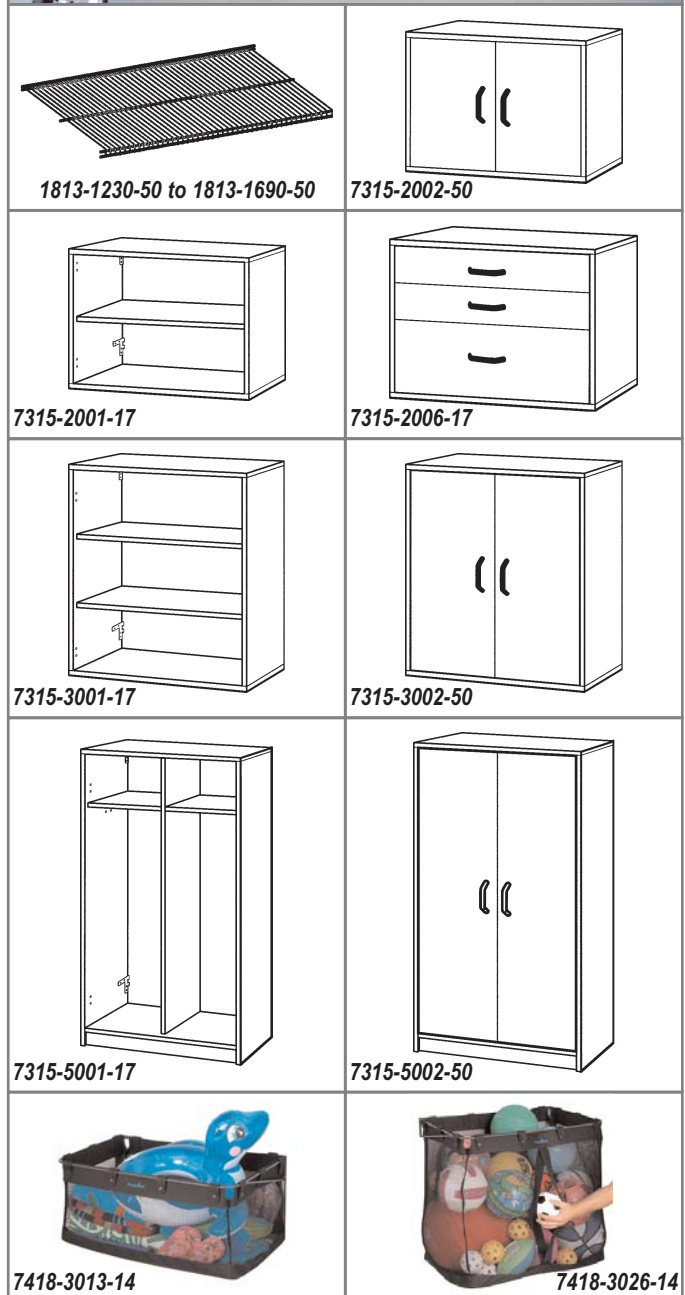

Hanging Rail and Uprights 7913-4464-50 to 7913-3578-50

Ventilated Shelving Bracket (VSB) 7913-1412-50 7913-1416-50

Profile Shelving 1813-1230-50 to 1813-1690-50

Heavy-gauge, tight mesh shelving finished in a granite grey epoxy-coating that guards against cracking, chipping, peeling, and discoloration. 1813-1230-50 is 12" D x 30" W. 1813-1260-50 is 12" D x 60" W. 1813-1290-50 is 12" D x 90" W. 1813-1630-50 is 16" D x 30" W. 1813-1690-50 is 16" D x 90" W.

GO-Boxes, -Cabinets, -Lockers 7315-2001-17 to 7315-5002-50

GO-Boxes hold a wide variety of items including bike helmets, hiking boots, paint cans, and more. GO-Lockers holds sports equipment, seasonal coats and accessories. All are 30" W x 16" D, and constructed of furniture-grade melamine finished in granite gray (doors optional).

Accessories 7418-3013-14 7418-3026-14

Made from heavy-gauge steel to stand up to the demands of garage storage, accessories attach to freedomRail uprights and can be moved without tools for a truly adjustable storage solution. A patented locking mechanism ensures components stay firmly attached to uprights. A virtually indestructible epoxy coating prevents scratches. 7418-3013-14 holds 10 full-sized sports balls. 7418-3026-14 holds 20 full-sized sports balls. Each is 30" W x 16" D.