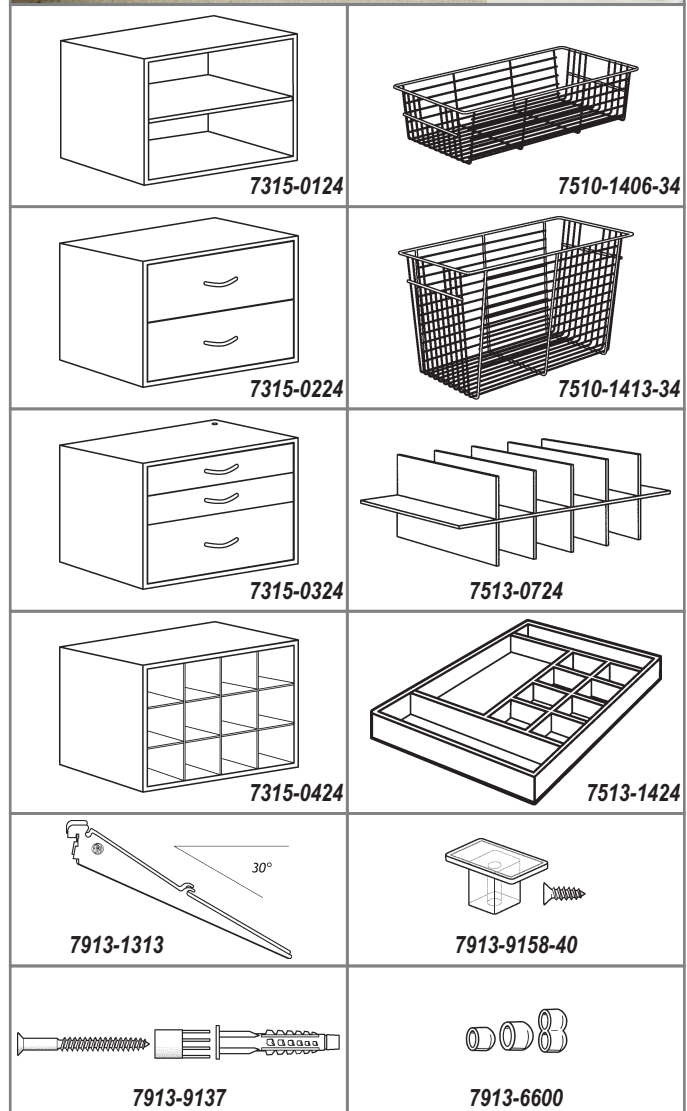

1813-1224 is a 12" D x 24" W shelf. 1813-1248 is a 12" D x 48" W shelf. 1813-1272 is a 12" D x 72" W shelf. 1813-1624 is a 16" D x 24" W shelf. 1813-1648 is a 16" D x 48" W shelf. 1813-1672 is a 16" D x 72" W shelf.

O-Boxes™ 7315-0124 to 7315-0424

Each Organization Box is 24" W x 14" D x 16" H (radius edgeband).

O-Box™ Accessories 7510-1406 7510-1413 7513-0724 7513-1424

7510-1406 is a 6" chrome basket insert with glide for use in 7315-0124. 7510-1413-34 is a 13" Chrome basket insert with glide for use in 7315-0214. 7513-0724 is a wine cubby insert. 7513-1424-14 is a black jewelry insert, 11-1/2" W x 20-3/8" D x 2" H. All insert into the O-Box Shelf Unit (not included).

Accessories 7913-1313

7913-1313 is a 12" profile angled bracket (for shoe shelf). It supports the 12" profile shelf only.

Hardware 7913-9137 7913-9158 7913-6600 7935-9200 7935-9202

7913-9137 is a package of six screws, spacers and anchors. 7913-9158-40 is a package of 12 plastic shelf locators. 7913-6600 is a profile end cap assortment package. 7935-9200-40 is a Strong-Loc universal anchor for 9137. 7935-9202-33 is a #12 x 2-3/4" screw for 9137.