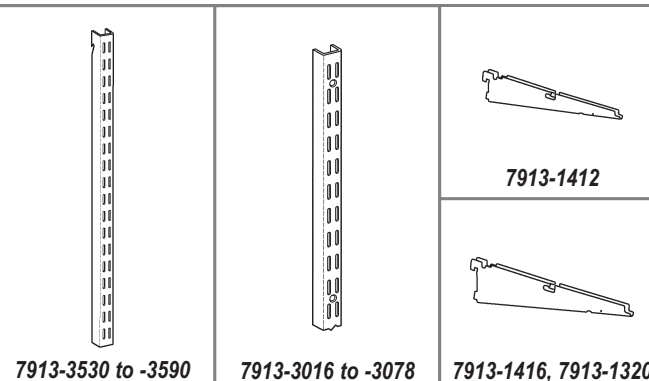

7913-4424, 7913-4440, 7913-4464, 7913-4480