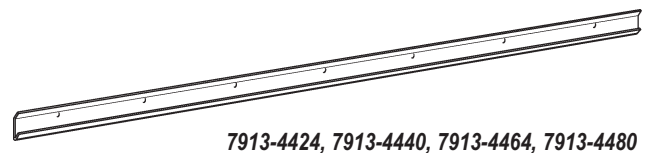

Storage & Organization

Closet Systems

LDS&S

Specialty Wholesalers N61 W23049 Silver Spring Drive Post Office Box 215 Sussex WI 53089 800 242 6627 or 262 246 6555 fax 262 246 4275 www.ldss.com

freedomRail®

freedomRail® **SCHULTE**
Step one. You're almost done! Distinctive Storage

freedomRail® is the newest development in closet systems. Combine ventilated wire shelving with the beauty of wood and you get a storage system that can be found no where else.

But the real beauty of freedomRail gives you the ability to create your own closet, your own look. And change it on a whim! You are never locked in. You can reconfigure a section or the whole closet - you can add to it or even move it to another room. Getting organized provides the peace of mind that comes from being prepared. And freedomRail will help bring a sense of order throughout the home. Products in white (11) and nickel (45).

Hanging Rail and Uprights 7913-3530 to 7913-4480

Ventilated Shelving Bracket (VSB) 7913-1412 7913-1416 7913-1320

7913-1412 is for the Profile Shelf and Rod Clip. It also supports 12" and 16" Shelf with Hanging Rod, 12" and 16" Open Slide II, 12" Tight-Mesh and 12" Storage Shelving. 7913-1416 is for the Profile Shelf and Rod Clip. It also supports 16" and Tight-Mesh and 16" Storage Shelves. 7913-1320 is for the Profile Shelf, and also supports 20" Tight-Mesh Shelves. See the Ventilated section for more about these products.

Solid Shelf Bracket (SSB) for Wood & Glass 7913-1004 to 7913-1413

7913-1118 is a 18-1/2" heavy duty version.