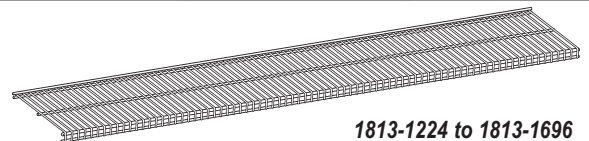

Wood Shelving 7313-1424 to 7313-1496

Coordinates with O-Boxes, radius edgeband on three sides, 5/8" thickness. 7913-1424 is a 14" D x 24" W shelf. 7913-1436 is a 14" D x 36" W shelf. 7913-1448 is a 14" D x 48" W shelf. 7913-1472 is a 14" D x 72" W shelf. 7913-1496 is a 14" D x 96" W shelf.

7913-1500

rod clips allow uninterrupted hanger movement

7913-15xx

7913-1510-34

1435-6700

1813-1224 to 1813-1696

7313-1424 to 7313-1496

Product #	Description	Size	Unit	Qty Per Box
7913-1500-34	Rod Clip for Closet Rod	-	each	12
7913-1524-34	Chrome Rod	2'	each	8
7913-1536-34	Chrome Rod	3'	each	8
7913-1548-34	Chrome Rod	4'	each	8
7913-1572-34	Chrome Rod	6'	each	8
7913-1596-34	Chrome Rod	8'	each	8
7913-1510-34	Rod Stops (pair)	-	each	12
1813-1224	Profile Shelf 24"	12"d	each	6
1813-1236	Profile Shelf 36"	12"d	each	6
1813-1248	Profile Shelf 48"	12"d	each	6
1813-1272	Profile Shelf 72"	12"d	each	6
1813-1296	Profile Shelf 96"	12"d	each	6
1813-1624	Profile Shelf 24"	16"d	each	6
1813-1636	Profile Shelf 36"	16"d	each	6
1813-1648	Profile Shelf 48"	16"d	each	6
1813-1672	Profile Shelf 72"	16"d	each	6
1813-1696	Profile Shelf 96"	16"d	each	6
1435-6700	Double End Cap for Profile Shelf	-	each	100
7313-1424	Wood Shelf 24", White Melamine	14"d	each	4
7313-1424-24	Wood Shelf 24", Maple Melamine	14"d	each	4
7313-1424-27	Wood Shelf 24", Cherry Melamine	14"d	each	4
7313-1436	Wood Shelf 36", White Melamine	14"d	each	4
7313-1436-24	Wood Shelf 36", Maple Melamine	14"d	each	4
7313-1436-27	Wood Shelf 36", Cherry Melamine	14"d	each	4
7313-1448	Wood Shelf 48", White Melamine	14"d	each	4
7313-1448-24	Wood Shelf 48", Maple Melamine	14"d	each	4
7313-1448-27	Wood Shelf 48", Cherry Melamine	14"d	each	4
7313-1472	Wood Shelf 72", White Melamine	14"d	each	2
7313-1496	Wood Shelf 96", White Melamine	14"d	each	2