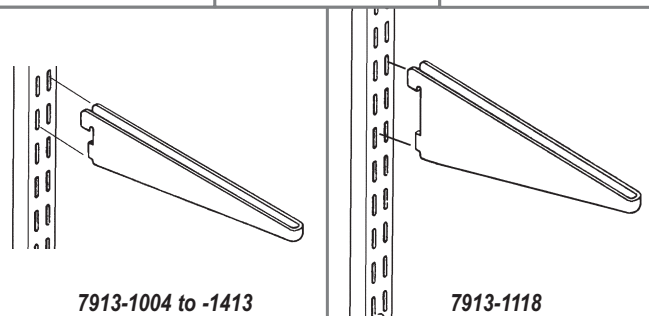

7913-3530 to -3590

7913-3016 to -3078

7913-1416, 7913-1320

7913-1004 to -1413

7913-1118